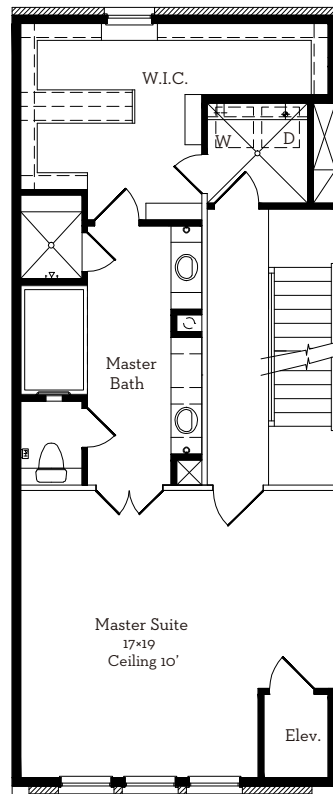

# LOVETT

H O M E S

1324 Wood Hollow Drive

2,975 sq.ft.

3 bedrooms / 3.5 baths

First Floor 501 Sq.Ft

Second Floor 822 Sq.Ft

Third Floor 940 Sq.Ft

Fourth Floor 712 Sq.Ft

All prices, features and plans are subject to change without notice. Square footage is approximate. No representation or warranties either expressed or implied. Are made as to the accuracy of the information herein or with respect to the suitability, usability, merchantability or conditions of any property herein described. All rights Reserved. LovettHomes 2014