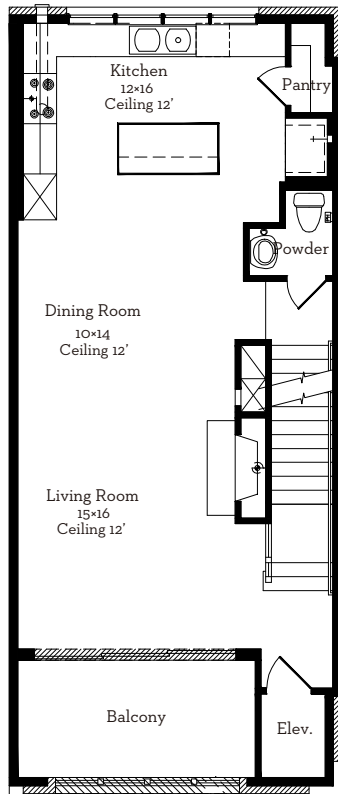

# LOVETT

H O M E S

**1324 Wood Hollow Drive**

2,975 sq.ft.

3 bedrooms / 3.5 baths

All prices, features and plans are subject to change without notice. Square footage is approximate. No representation or warranties either expressed or implied Are made as to the accuracy of the information herein or with respect to the suitability, usability, merchantability or conditions of any property herein described. All rights Reserved. Lovetthomes 2014

# LOVETT

H O M E S

1324 Wood Hollow Drive

2,975 sq.ft.

3 bedrooms / 3.5 baths

First Floor 501 Sq.Ft

Second Floor 822 Sq.Ft

Third Floor 940 Sq.Ft

Fourth Floor 712 Sq.Ft

All prices, features and plans are subject to change without notice. Square footage is approximate. No representation or warranties either expressed or implied. Are made as to the accuracy of the information herein or with respect to the suitability, usability, merchantability or conditions of any property herein described. All rights Reserved. LovettHomes 2014