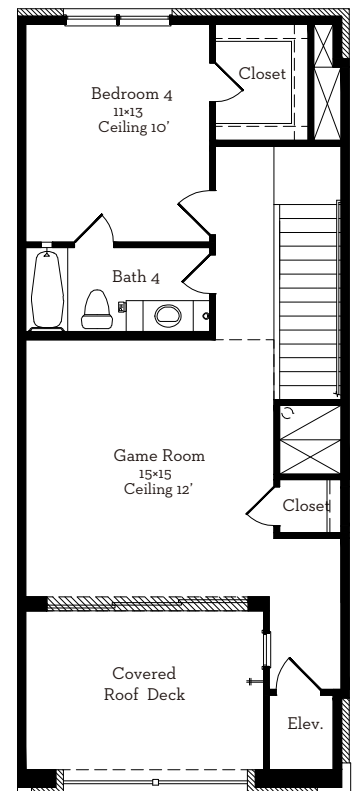

# LOVETT

H O M E S

**1324 Wood Hollow Drive**

2,975 sq.ft.

3 bedrooms / 3.5 baths

All prices, features and plans are subject to change without notice. Square footage is approximate. No representation or warranties either expressed or implied Are made as to the accuracy of the information herein or with respect to the suitability, usability, merchantability or conditions of any property herein described. All rights Reserved. Lovetthomes 2014

# LOVETT

H O M E S

1324 Wood Hollow Drive

2,975 sq.ft.

3 bedrooms / 3.5 baths

First Floor 501 Sq.Ft

Second Floor 822 Sq.Ft

Third Floor 940 Sq.Ft

Fourth Floor 712 Sq.Ft

All prices, features and plans are subject to change without notice. Square footage is approximate. No representation or warranties either expressed or implied. Are made as to the accuracy of the information herein or with respect to the suitability, usability, merchantability or conditions of any property herein described. All rights Reserved. LovettHomes 2014