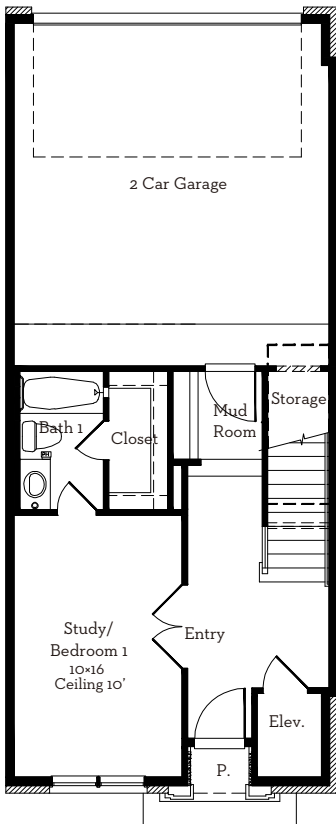

# LOVETT

H O M E S

**1324 Wood Hollow Drive**

2,975 sq.ft.

3 bedrooms / 3.5 baths

All prices, features and plans are subject to change without notice. Square footage is approximate. No representation or warranties either expressed or implied Are made as to the accuracy of the information herein or with respect to the suitability, usability, merchantability or conditions of any property herein described. All rights Reserved. Lovetthomes 2014

# LOVETT

H O M E S

1324 Wood Hollow Drive

2,975 sq.ft.

3 bedrooms / 3.5 baths

First Floor 501 Sq.Ft

Second Floor 822 Sq.Ft

Third Floor 940 Sq.Ft