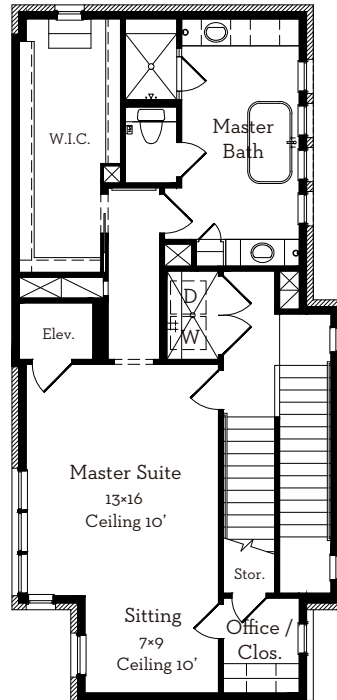

— EST 1980 —

LOVETT

H O M E S

1312 Wood Hollow Drive

2,982 sq.ft.

3 bedrooms / 3.5 baths

All prices, features and plans are subject to change without notice. Square footage is approximate. No representation or warranties either expressed or implied. Are made as to the accuracy of the information herein or with respect to the suitability, usability, merchantability or conditions of any property herein described. All rights Reserved. Lovetthomes 2018

— EST 1980 —

LOVETT

H O M E S

1312 Wood Hollow Drive

2,982 sq.ft.

3 bedrooms / 3.5 baths

First Floor
466 Sq.Ft

Second Floor
878 Sq.Ft

Third Floor
904 Sq.Ft

Fourth Floor
734 Sq.Ft

All prices, features and plans are subject to change without notice. Square footage is approximate. No representation or warranties either expressed or implied Are made as to the accuracy of the information herein or with respect to the suitability, usability, merchantability or conditions of any property herein described. All rights Reserved. LovettHomes 2018