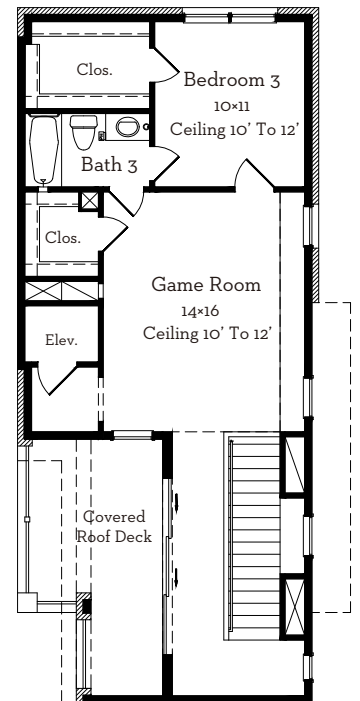

— EST 1980 —

LOVETT

H O M E S

1312 Wood Hollow Drive

2,982 sq.ft.

3 bedrooms / 3.5 baths

All prices, features and plans are subject to change without notice. Square footage is approximate. No representation or warranties either expressed or implied. Are made as to the accuracy of the information herein or with respect to the suitability, usability, merchantability or conditions of any property herein described. All rights Reserved. Lovetthomes 2018

— EST 1980 —

LOVETT

H O M E S

1312 Wood Hollow Drive

2,982 sq.ft.

3 bedrooms / 3.5 baths

First Floor
466 Sq.Ft

Second Floor
878 Sq.Ft

Third Floor
904 Sq.Ft

Fourth Floor
734 Sq.Ft

All prices, features and plans are subject to change without notice. Square footage is approximate. No representation or warranties either expressed or implied Are made as to the accuracy of the information herein or with respect to the suitability, usability, merchantability or conditions of any property herein described. All rights Reserved. LovettHomes 2018