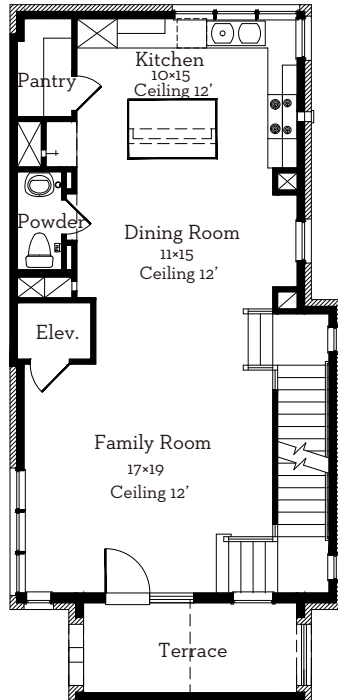

— EST 1980 —

LOVETT

H O M E S

1312 Wood Hollow Drive

2,982 sq.ft.

3 bedrooms / 3.5 baths

All prices, features and plans are subject to change without notice. Square footage is approximate. No representation or warranties either expressed or implied. Are made as to the accuracy of the information herein or with respect to the suitability, usability, merchantability or conditions of any property herein described. All rights Reserved. Lovetthomes 2018

— EST 1980 —

LOVETT

H O M E S

1312 Wood Hollow Drive

2,982 sq.ft.

3 bedrooms / 3.5 baths

First Floor
466 Sq.Ft

Second Floor
878 Sq.Ft

Third Floor
904 Sq.Ft

Fourth Floor
734 Sq.Ft

All prices, features and plans are subject to change without notice. Square footage is approximate. No representation or warranties either expressed or implied Are made as to the accuracy of the information herein or with respect to the suitability, usability, merchantability or conditions of any property herein described. All rights Reserved. LovettHomes 2018