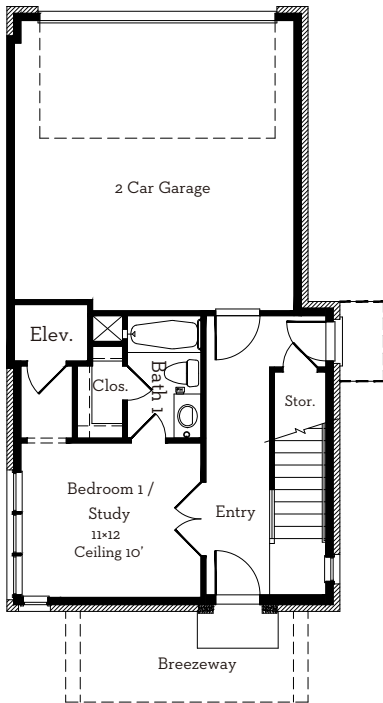

— EST 1980 —

LOVETT

H O M E S

1312 Wood Hollow Drive

2,982 sq.ft.

3 bedrooms / 3.5 baths

All prices, features and plans are subject to change without notice. Square footage is approximate. No representation or warranties either expressed or implied. Are made as to the accuracy of the information herein or with respect to the suitability, usability, merchantability or conditions of any property herein described. All rights Reserved. Lovetthomes 2018

— EST 1980 —

LOVETT

H O M E S

1312 Wood Hollow Drive

2,982 sq.ft.

3 bedrooms / 3.5 baths

First Floor
466 Sq.Ft

Second Floor
878 Sq.Ft

Third Floor
904 Sq.Ft

Fourth Floor
734 Sq.Ft

All prices, features and plans are subject to change without notice. Square footage is approximate. No representation or warranties either expressed or implied Are made as to the accuracy of the information herein or with respect to the suitability, usability, merchantability or conditions of any property herein described. All rights Reserved. LovettHomes 2018