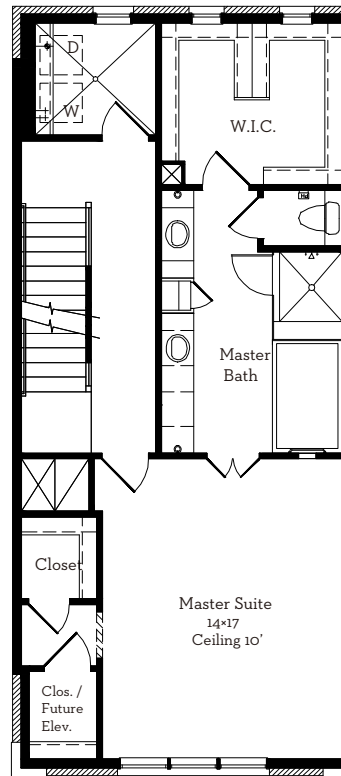

— EST 1980 —

LOVETT

H O M E S

1276 Wood Hollow Drive

2,788 sq.ft.

3 bedrooms / 3.5 baths

All prices, features and plans are subject to change without notice. Square footage is approximate. No representation or warranties either expressed or implied. Are made as to the accuracy of the information herein or with respect to the suitability, usability, merchantability or conditions of any property herein described. All rights Reserved. Lovetthomes 2014

— EST 1980 —

LOVETT

H O M E S

1276 Wood Hollow Drive

2,788 sq.ft.

3 bedrooms / 3.5 baths

First Floor 431 Sq.Ft

Second Floor 858 Sq.Ft

Third Floor 858 Sq.Ft

Fourth Floor 641 Sq.Ft

All prices, features and plans are subject to change without notice. Square footage is approximate. No representation or warranties either expressed or implied. Are made as to the accuracy of the information herein or with respect to the suitability, usability, merchantability or conditions of any property herein described. All rights Reserved. LovettHomes 2014