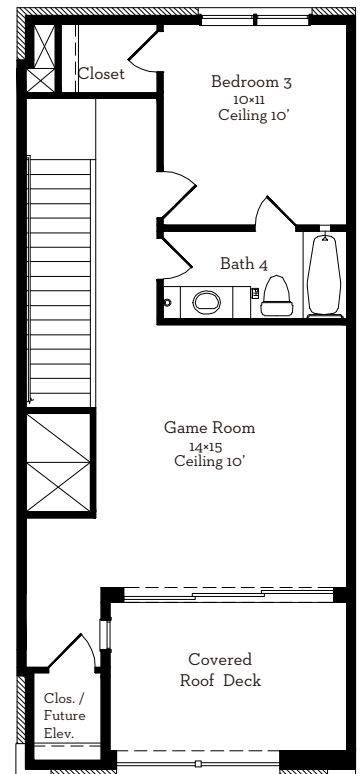

— EST 1980 —

LOVETT

H O M E S

1276 Wood Hollow Drive

2,788 sq.ft.

3 bedrooms / 3.5 baths

All prices, features and plans are subject to change without notice. Square footage is approximate. No representation or warranties either expressed or implied. Are made as to the accuracy of the information herein or with respect to the suitability, usability, merchantability or conditions of any property herein described. All rights Reserved. Lovetthomes 2014

— EST 1980 —

LOVETT

H O M E S

1276 Wood Hollow Drive

2,788 sq.ft.

3 bedrooms / 3.5 baths

First Floor 431 Sq.Ft

Second Floor 858 Sq.Ft

Third Floor 858 Sq.Ft

Fourth Floor 641 Sq.Ft

All prices, features and plans are subject to change without notice. Square footage is approximate. No representation or warranties either expressed or implied. Are made as to the accuracy of the information herein or with respect to the suitability, usability, merchantability or conditions of any property herein described. All rights Reserved. LovettHomes 2014