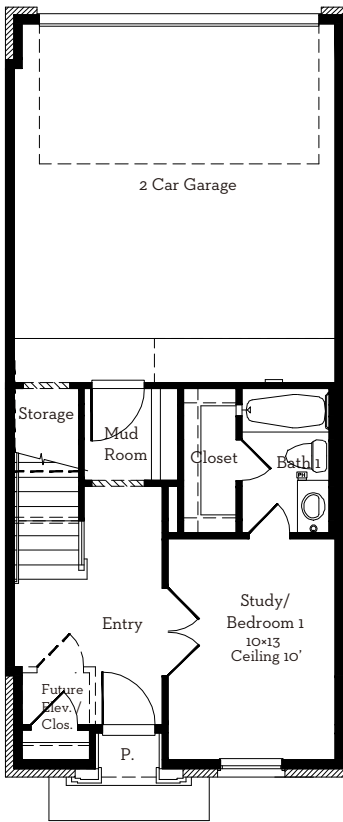

— EST 1980 —

LOVETT

H O M E S

1276 Wood Hollow Drive

2,788 sq.ft.

3 bedrooms / 3.5 baths

All prices, features and plans are subject to change without notice. Square footage is approximate. No representation or warranties either expressed or implied. Are made as to the accuracy of the information herein or with respect to the suitability, usability, merchantability or conditions of any property herein described. All rights Reserved. Lovetthomes 2014

— EST 1980 —

LOVETT

H O M E S

1276 Wood Hollow Drive

2,788 sq.ft.

3 bedrooms / 3.5 baths

First Floor 431 Sq.Ft

Second Floor 858 Sq.Ft

Third Floor 858 Sq.Ft

Fourth Floor 641 Sq.Ft

All prices, features and plans are subject to change without notice. Square footage is approximate. No representation or warranties either expressed or implied. Are made as to the accuracy of the information herein or with respect to the suitability, usability, merchantability or conditions of any property herein described. All rights Reserved. LovettHomes 2014