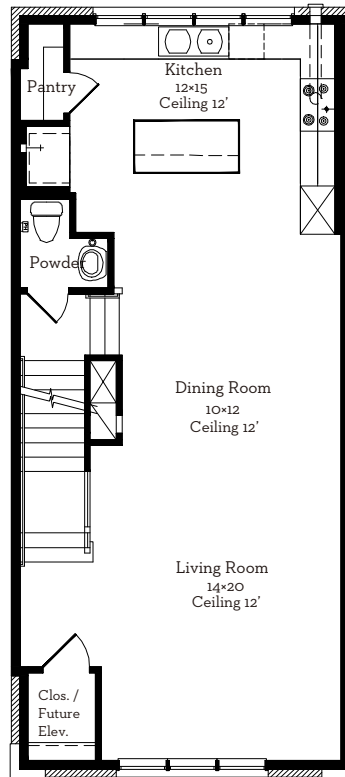

— EST 1980 —

LOVETT

H O M E S

1276 Wood Hollow Drive

2,788 sq.ft.

3 bedrooms / 3.5 baths

All prices, features and plans are subject to change without notice. Square footage is approximate. No representation or warranties either expressed or implied. Are made as to the accuracy of the information herein or with respect to the suitability, usability, merchantability or conditions of any property herein described. All rights Reserved. Lovetthomes 2014

— EST 1980 —

LOVETT

H O M E S

1276 Wood Hollow Drive

2,788 sq.ft.

3 bedrooms / 3.5 baths

First Floor 431 Sq.Ft

Second Floor 858 Sq.Ft

Third Floor 858 Sq.Ft

Fourth Floor 641 Sq.Ft

All prices, features and plans are subject to change without notice. Square footage is approximate. No representation or warranties either expressed or implied. Are made as to the accuracy of the information herein or with respect to the suitability, usability, merchantability or conditions of any property herein described. All rights Reserved. LovettHomes 2014