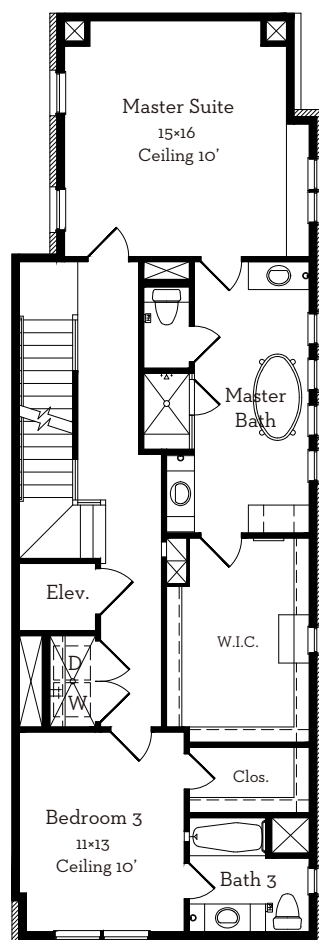

— EST 1980 —

LOVETT

H O M E S

1270 Wood Hollow Drive

3,649 sq.ft.

4 bedrooms / 4.5 baths

All prices, features and plans are subject to change without notice. Square footage is approximate. No representation or warranties either expressed or implied. Are made as to the accuracy of the information herein or with respect to the suitability, usability, merchantability or conditions of any property herein described. All rights Reserved. LovettHomes 2018

— EST 1980 —

LOVETT

H O M E S

1270 Wood Hollow Drive

3,649 sq.ft.

4 bedrooms / 4.5 baths

First Floor
622 Sq.Ft

Second Floor
1038 Sq.Ft

Third Floor
1216 Sq.Ft

Fourth Floor
773 Sq.Ft

All prices, features and plans are subject to change without notice. Square footage is approximate. No representation or warranties either expressed or implied. Are made as to the accuracy of the information herein or with respect to the suitability, usability, merchantability or conditions of any property herein described. All rights Reserved. LovettHomes 2018