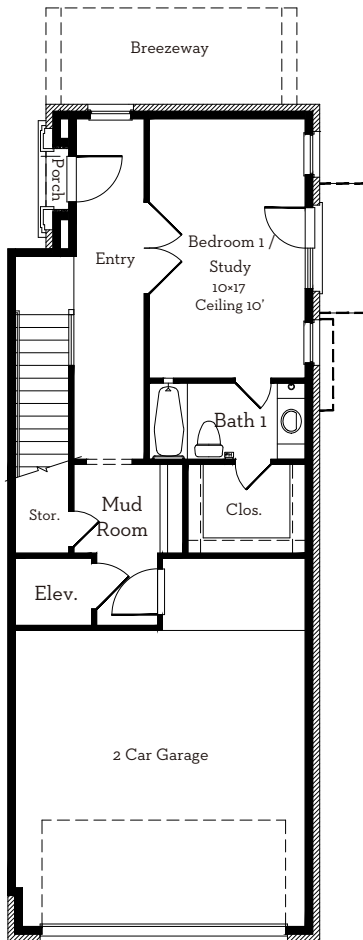

— EST 1980 —

LOVETT

H O M E S

1270 Wood Hollow Drive

3,649 sq.ft.

4 bedrooms / 4.5 baths

All prices, features and plans are subject to change without notice. Square footage is approximate. No representation or warranties either expressed or implied. Are made as to the accuracy of the information herein or with respect to the suitability, usability, merchantability or conditions of any property herein described. All rights Reserved. LovettHomes 2018

— EST 1980 —

LOVETT

H O M E S

1270 Wood Hollow Drive

3,649 sq.ft.

4 bedrooms / 4.5 baths

First Floor
622 Sq.Ft

Second Floor
1038 Sq.Ft

Third Floor
1216 Sq.Ft

Fourth Floor
773 Sq.Ft

All prices, features and plans are subject to change without notice. Square footage is approximate. No representation or warranties either expressed or implied. Are made as to the accuracy of the information herein or with respect to the suitability, usability, merchantability or conditions of any property herein described. All rights Reserved. LovettHomes 2018