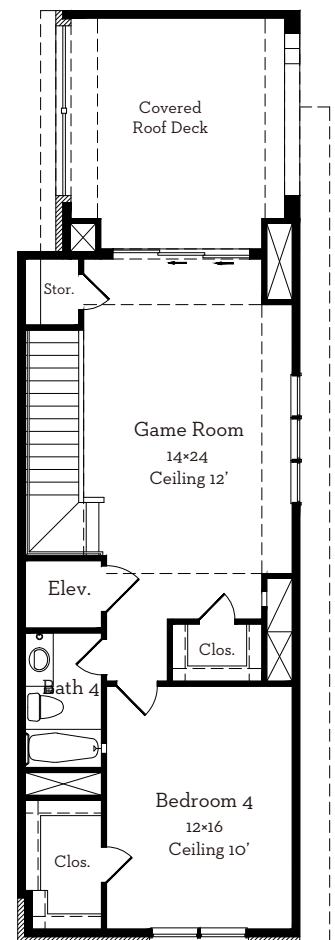

— EST 1980 —

LOVETT

H O M E S

1270 Wood Hollow Drive

3,649 sq.ft.

4 bedrooms / 4.5 baths

All prices, features and plans are subject to change without notice. Square footage is approximate. No representation or warranties either expressed or implied. Are made as to the accuracy of the information herein or with respect to the suitability, usability, merchantability or conditions of any property herein described. All rights Reserved. LovettHomes 2018

— EST 1980 —

LOVETT

H O M E S

1270 Wood Hollow Drive

3,649 sq.ft.

4 bedrooms / 4.5 baths

First Floor
622 Sq.Ft

Second Floor
1038 Sq.Ft

Third Floor
1216 Sq.Ft

Fourth Floor
773 Sq.Ft

All prices, features and plans are subject to change without notice. Square footage is approximate. No representation or warranties either expressed or implied. Are made as to the accuracy of the information herein or with respect to the suitability, usability, merchantability or conditions of any property herein described. All rights Reserved. LovettHomes 2018