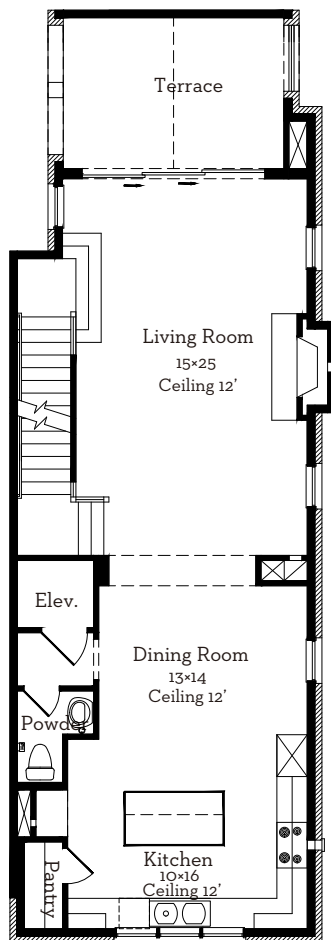

— EST 1980 —

LOVETT

H O M E S

1270 Wood Hollow Drive

3,649 sq.ft.

4 bedrooms / 4.5 baths

All prices, features and plans are subject to change without notice. Square footage is approximate. No representation or warranties either expressed or implied. Are made as to the accuracy of the information herein or with respect to the suitability, usability, merchantability or conditions of any property herein described. All rights Reserved. LovettHomes 2018

— EST 1980 —

LOVETT

H O M E S

1270 Wood Hollow Drive

3,649 sq.ft.

4 bedrooms / 4.5 baths

First Floor
622 Sq.Ft

Second Floor
1038 Sq.Ft

Third Floor
1216 Sq.Ft

Fourth Floor
773 Sq.Ft

All prices, features and plans are subject to change without notice. Square footage is approximate. No representation or warranties either expressed or implied. Are made as to the accuracy of the information herein or with respect to the suitability, usability, merchantability or conditions of any property herein described. All rights Reserved. LovettHomes 2018