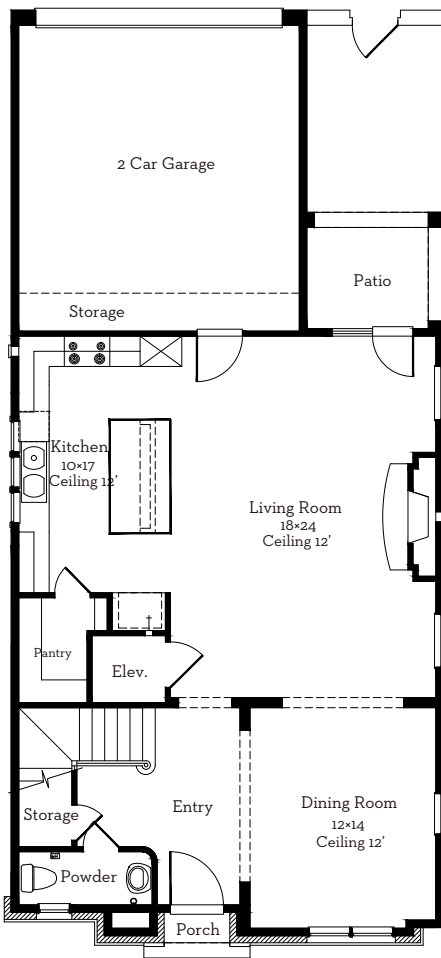

## The Valencia Southside III

3,608 sq.ft.

5 bedrooms / 4.5 baths

All prices, features and plans are subject to change without notice. Square footage is approximate. No representation or warranties either expressed or implied. Are made as to the accuracy of the information herein or with respect to the suitability, usability, merchantability or conditions of any property herein described. All rights Reserved. LovettHomes 2015

## The Valencia Southside III

3,608 sq.ft.

5 bedrooms / 4.5 baths

First Floor 1119 Sq.Ft

Second Floor 1557 Sq.Ft

Third Floor 932 Sq.Ft

All prices, features and plans are subject to change without notice. Square footage is approximate. No representation or warranties either expressed or implied Are made as to the accuracy of the information herein or with respect to the suitability, usability, merchantability or conditions of any property herein described. All rights Reserved. LovettHomes 2015