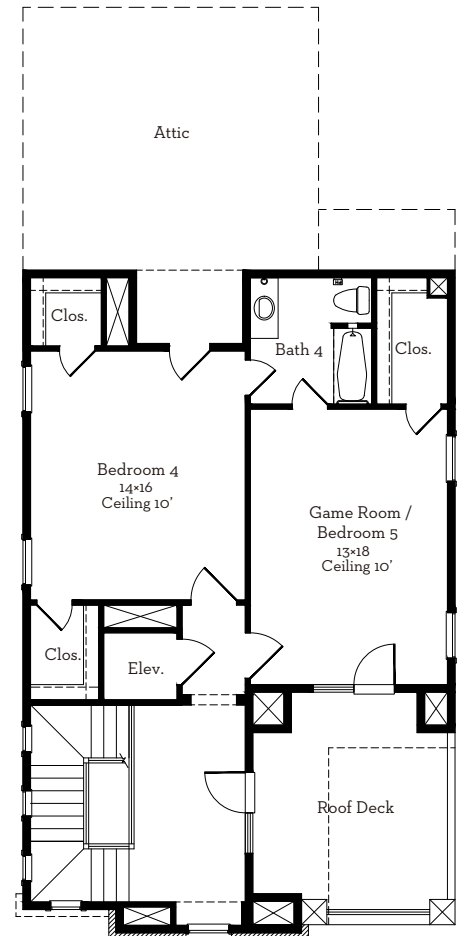

## The Valencia Southside III

3,608 sq.ft.

5 bedrooms / 4.5 baths

All prices, features and plans are subject to change without notice. Square footage is approximate. No representation or warranties either expressed or implied. Are made as to the accuracy of the information herein or with respect to the suitability, usability, merchantability or conditions of any property herein described. All rights Reserved. LovettHomes 2015

## The Valencia Southside III

3,608 sq.ft.

5 bedrooms / 4.5 baths

First Floor 1119 Sq.Ft

Second Floor 1557 Sq.Ft

Third Floor 932 Sq.Ft

All prices, features and plans are subject to change without notice. Square footage is approximate. No representation or warranties either expressed or implied Are made as to the accuracy of the information herein or with respect to the suitability, usability, merchantability or conditions of any property herein described. All rights Reserved. LovettHomes 2015