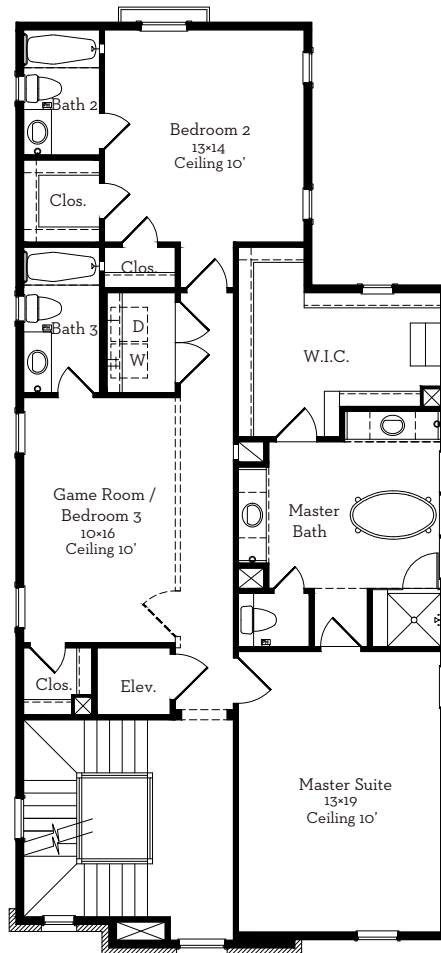

## The Valencia Southside III

3,608 sq.ft.

5 bedrooms / 4.5 baths

All prices, features and plans are subject to change without notice. Square footage is approximate. No representation or warranties either expressed or implied. Are made as to the accuracy of the information herein or with respect to the suitability, usability, merchantability or conditions of any property herein described. All rights Reserved. LovettHomes 2015

## The Valencia Southside III

3,608 sq.ft.

5 bedrooms / 4.5 baths

First Floor 1119 Sq.Ft

Second Floor 1557 Sq.Ft

Third Floor 932 Sq.Ft

All prices, features and plans are subject to change without notice. Square footage is approximate. No representation or warranties either expressed or implied Are made as to the accuracy of the information herein or with respect to the suitability, usability, merchantability or conditions of any property herein described. All rights Reserved. LovettHomes 2015