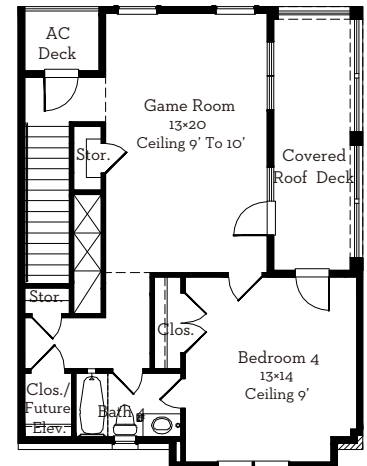

# LOVETT

H O M E S

17 Robita Street

3,158 sq.ft.

3 bedrooms / 3.5 baths

First Floor 509 Sq.Ft

Second Floor 959 Sq.Ft

Third Floor 959 Sq.Ft

Fourth Floor 731 Sq.Ft

All prices, features and plans are subject to change without notice. Square footage is approximate. No representation or warranties either expressed or implied. Are made as to the accuracy of the information herein or with respect to the suitability, usability, merchantability or conditions of any property herein described. All rights Reserved. LovettHomes 2014