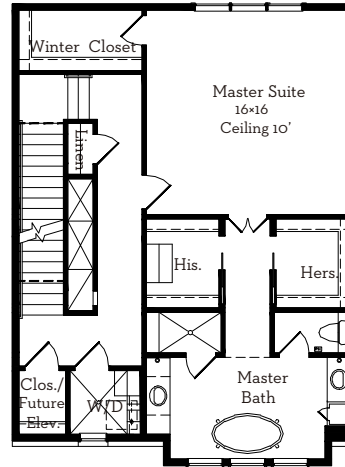

# LOVETT

H O M E S

17 Robita Street

3,158 sq.ft.

3 bedrooms / 3.5 baths

First Floor 509 Sq.Ft

Second Floor 959 Sq.Ft

Third Floor 959 Sq.Ft

Fourth Floor 731 Sq.Ft

All prices, features and plans are subject to change without notice. Square footage is approximate. No representation or warranties either expressed or implied. Are made as to the accuracy of the information herein or with respect to the suitability, usability, merchantability or conditions of any property herein described. All rights Reserved. LovettHomes 2014