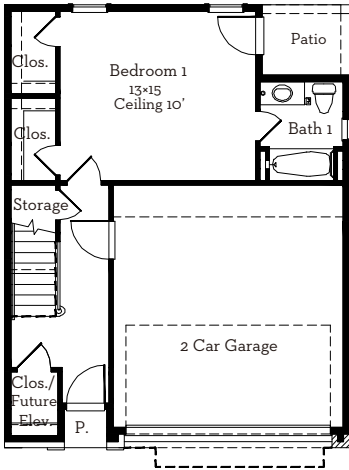

# LOVETT

H O M E S

**17 Robita Street**

3,158 sq.ft.

3 bedrooms / 3.5 baths

All prices, features and plans are subject to change without notice. Square footage is approximate. No representation or warranties either expressed or implied Are made as to the accuracy of the information herein or with respect to the suitability, usability, merchantability or conditions of any property herein described. All rights Reserved. Lovetthomes 2014

# LOVETT

H O M E S

17 Robita Street

3,158 sq.ft.

3 bedrooms / 3.5 baths

First Floor 509 Sq.Ft

Second Floor 959 Sq.Ft

Third Floor 959 Sq.Ft

Fourth Floor 731 Sq.Ft

All prices, features and plans are subject to change without notice. Square footage is approximate. No representation or warranties either expressed or implied. Are made as to the accuracy of the information herein or with respect to the suitability, usability, merchantability or conditions of any property herein described. All rights Reserved. LovettHomes 2014