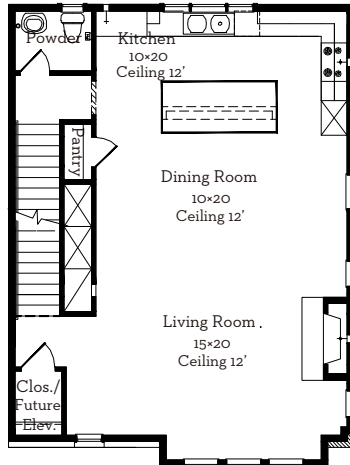

# LOVETT

H O M E S

17 Robita Street

3,158 sq.ft.

3 bedrooms / 3.5 baths

First Floor 509 Sq.Ft

Second Floor 959 Sq.Ft

Third Floor 959 Sq.Ft

Fourth Floor 731 Sq.Ft

All prices, features and plans are subject to change without notice. Square footage is approximate. No representation or warranties either expressed or implied. Are made as to the accuracy of the information herein or with respect to the suitability, usability, merchantability or conditions of any property herein described. All rights Reserved. LovettHomes 2014