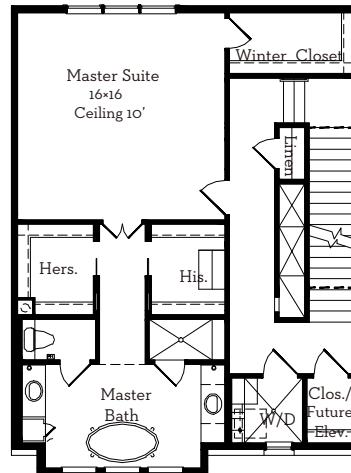

— EST 1980 —

LOVETT

H O M E S

15 Robita Street

3,197 sq.ft.

3 bedrooms / 3.5 baths

First Floor 510 Sq.Ft

Second Floor 962 Sq.Ft

Third Floor 962 Sq.Ft

Fourth Floor 763 Sq.Ft