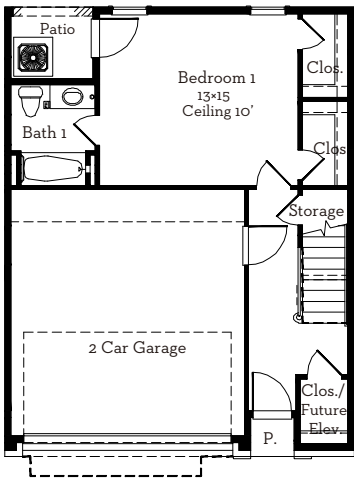

— EST 1980 —

LOVETT

H O M E S

15 Robita Street

3,197 sq.ft.

3 bedrooms / 3.5 baths

All prices, features and plans are subject to change without notice. Square footage is approximate. No representation or warranties either expressed or implied Are made as to the accuracy of the information herein or with respect to the suitability, usability, merchantability or conditions of any property herein described. All rights Reserved. Lovetthomes 2014

— EST 1980 —

LOVETT

H O M E S

15 Robita Street

3,197 sq.ft.

3 bedrooms / 3.5 baths

First Floor 510 Sq.Ft

Second Floor 962 Sq.Ft

Third Floor 962 Sq.Ft

Fourth Floor 763 Sq.Ft