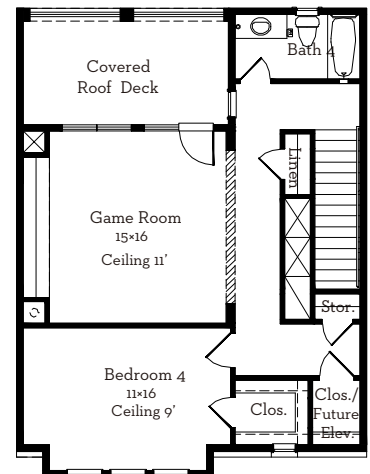

— EST 1980 —

LOVETT

H O M E S

15 Robita Street

3,197 sq.ft.

3 bedrooms / 3.5 baths

First Floor 510 Sq.Ft

Second Floor 962 Sq.Ft

Third Floor 962 Sq.Ft

Fourth Floor 763 Sq.Ft