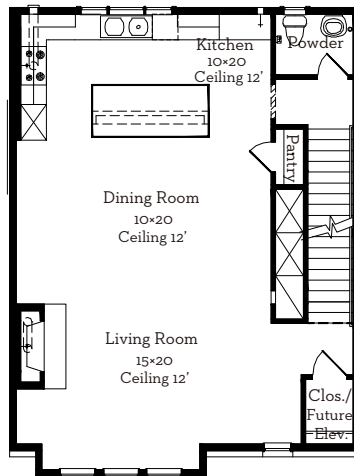

— EST 1980 —

LOVETT

H O M E S

15 Robita Street

3,197 sq.ft.

3 bedrooms / 3.5 baths

First Floor 510 Sq.Ft

Second Floor 962 Sq.Ft

Third Floor 962 Sq.Ft

Fourth Floor 763 Sq.Ft