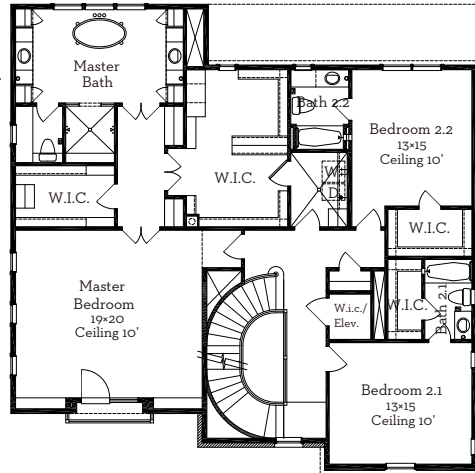

# LOVETT

H O M E S

**1108 Mosaico Lane**

4,396 sq.ft.

4 bedrooms / 5 baths

[WWW.LOVETTHOMES.COM](http://WWW.LOVETTHOMES.COM)

— EST 1980 —

# LOVETT

H O M E S

1108 Mosaico Lane

4,396 sq.ft.

4 bedrooms / 5 baths

First Floor 1663 Sq.Ft

Second Floor 2071 Sq.Ft

Third Floor 662 Sq.Ft