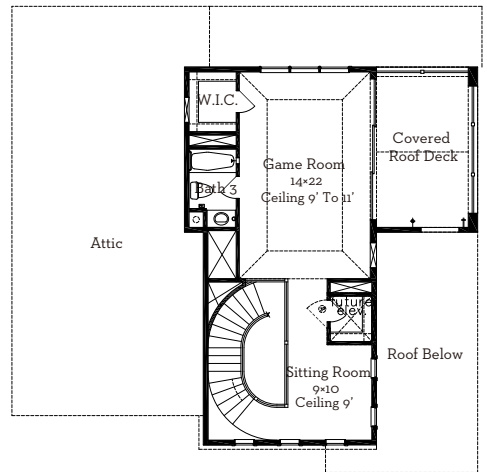

# LOVETT

H O M E S

**1108 Mosaico Lane**

4,396 sq.ft.

4 bedrooms / 5 baths

[WWW.LOVETTHOMES.COM](http://WWW.LOVETTHOMES.COM)

— EST 1980 —

# LOVETT

H O M E S

1108 Mosaico Lane

4,396 sq.ft.

4 bedrooms / 5 baths

First Floor 1663 Sq.Ft

Second Floor 2071 Sq.Ft

Third Floor 662 Sq.Ft