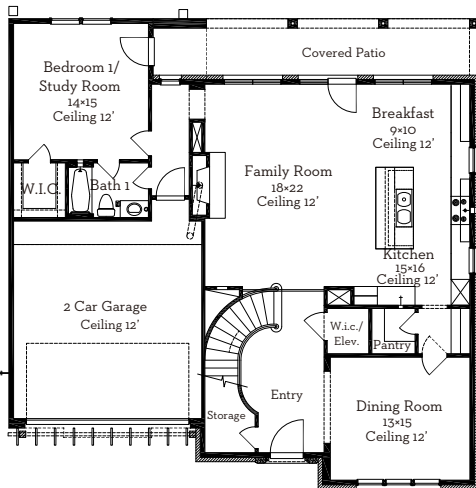

# LOVETT

H O M E S

**1108 Mosaico Lane**

4,396 sq.ft.

4 bedrooms / 5 baths

[WWW.LOVETTHOMES.COM](http://WWW.LOVETTHOMES.COM)

— EST 1980 —

# LOVETT

H O M E S

1108 Mosaico Lane

4,396 sq.ft.

4 bedrooms / 5 baths

First Floor 1663 Sq.Ft

Second Floor 2071 Sq.Ft

Third Floor 662 Sq.Ft