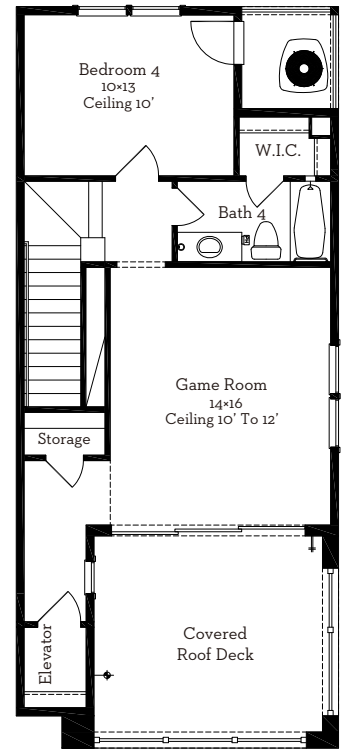

— EST 1980 —

LOVETT

H O M E S

7535 Cuadro Lane

2,698 sq.ft.

3 bedrooms / 3.5 baths

WWW.LOVETTHOMES.COM

— EST 1980 —

LOVETT

H O M E S

7535 Cuadro Lane

2,698 sq.ft.

3 bedrooms / 3.5 baths

First Floor 409 Sq.Ft

Second Floor 762 Sq.Ft

Third Floor 915 Sq.Ft

Fourth Floor 612 Sq.Ft

All prices, features and plans are subject to change without notice. Square footage is approximate. No representation or warranties either expressed or implied. Are made as to the accuracy of the information herein or with respect to the suitability, usability, merchantability or conditions of any property herein described. All rights Reserved. LovettHomes 2014