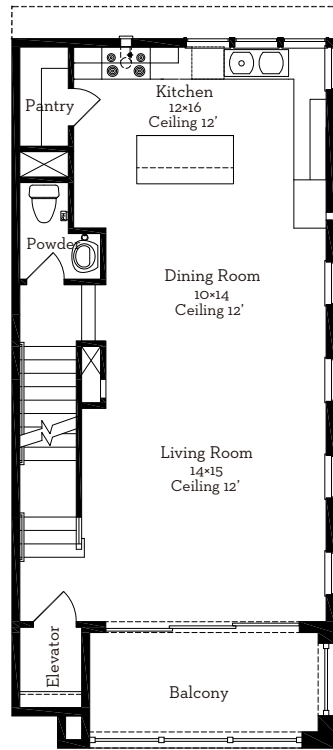

— EST 1980 —

LOVETT

H O M E S

7535 Cuadro Lane

2,698 sq.ft.

3 bedrooms / 3.5 baths

WWW.LOVETTHOMES.COM

— EST 1980 —

LOVETT

H O M E S

7535 Cuadro Lane

2,698 sq.ft.

3 bedrooms / 3.5 baths

First Floor 409 Sq.Ft

Second Floor 762 Sq.Ft

Third Floor 915 Sq.Ft

Fourth Floor 612 Sq.Ft

All prices, features and plans are subject to change without notice. Square footage is approximate. No representation or warranties either expressed or implied. Are made as to the accuracy of the information herein or with respect to the suitability, usability, merchantability or conditions of any property herein described. All rights Reserved. LovettHomes 2014