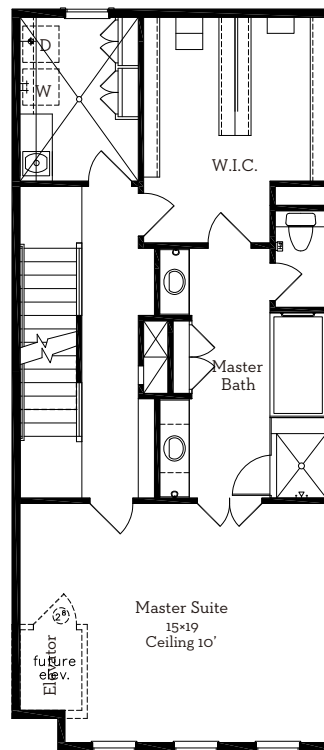

— EST 1980 —

LOVETT

H O M E S

7535 Cuadro Lane

2,698 sq.ft.

3 bedrooms / 3.5 baths

WWW.LOVETTHOMES.COM

— EST 1980 —

LOVETT

H O M E S

7535 Cuadro Lane

2,698 sq.ft.

3 bedrooms / 3.5 baths

First Floor 409 Sq.Ft

Second Floor 762 Sq.Ft

Third Floor 915 Sq.Ft

Fourth Floor 612 Sq.Ft

All prices, features and plans are subject to change without notice. Square footage is approximate. No representation or warranties either expressed or implied. Are made as to the accuracy of the information herein or with respect to the suitability, usability, merchantability or conditions of any property herein described. All rights Reserved. LovettHomes 2014