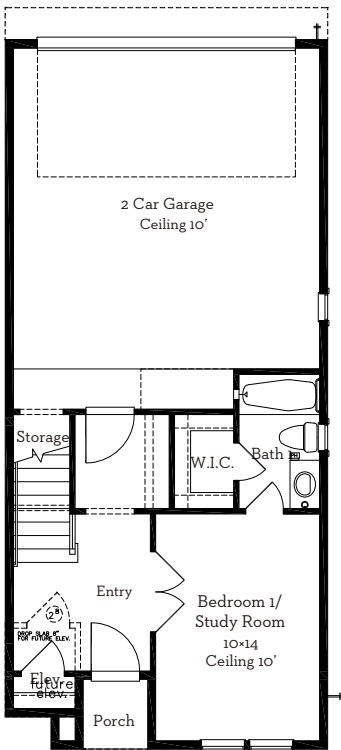

— EST 1980 —

LOVETT

H O M E S

7535 Cuadro Lane

2,698 sq.ft.

3 bedrooms / 3.5 baths

WWW.LOVETTHOMES.COM

— EST 1980 —

LOVETT

H O M E S

7535 Cuadro Lane

2,698 sq.ft.

3 bedrooms / 3.5 baths

First Floor 409 Sq.Ft

Second Floor 762 Sq.Ft

Third Floor 915 Sq.Ft

Fourth Floor 612 Sq.Ft

All prices, features and plans are subject to change without notice. Square footage is approximate. No representation or warranties either expressed or implied. Are made as to the accuracy of the information herein or with respect to the suitability, usability, merchantability or conditions of any property herein described. All rights Reserved. LovettHomes 2014