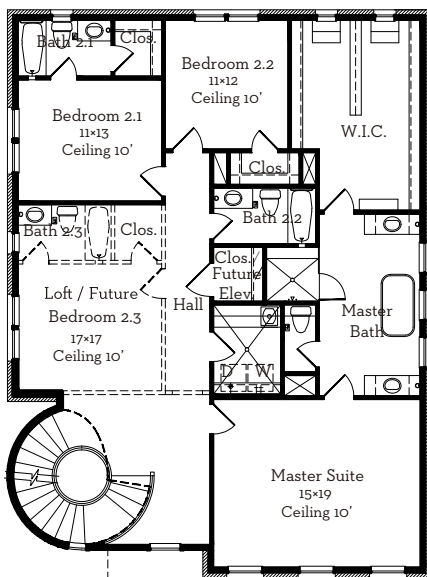

— EST 1980 —

LOVETT

H O M E S

7514 Little Caprese Lane

3,835 sq.ft.

4 bedrooms / 4.5 baths

All prices, features and plans are subject to change without notice. Square footage is approximate. No representation or warranties either expressed or implied. Are made as to the accuracy of the information herein or with respect to the suitability, usability, merchantability or conditions of any property herein described. All rights Reserved. LovettHomes 2016

— EST 1980 —

LOVETT

H O M E S

7514 Little Caprese Lane

3,835 sq.ft.

4 bedrooms / 4.5 baths

First Floor 1420 Sq.Ft

Second Floor 1858 Sq.Ft

Third Floor 557 Sq.Ft

All prices, features and plans are subject to change without notice. Square footage is approximate. No representation or warranties either expressed or implied. Are made as to the accuracy of the information herein or with respect to the suitability, usability, merchantability or conditions of any property herein described. All rights Reserved. LovettHomes 2016