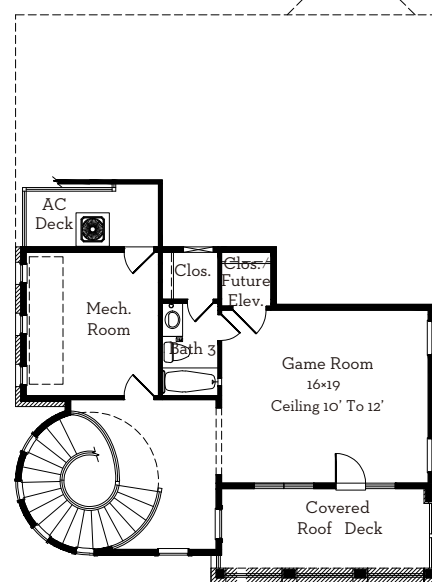

— EST 1980 —

LOVETT

H O M E S

7514 Little Caprese Lane

3,835 sq.ft.

4 bedrooms / 4.5 baths

All prices, features and plans are subject to change without notice. Square footage is approximate. No representation or warranties either expressed or implied. Are made as to the accuracy of the information herein or with respect to the suitability, usability, merchantability or conditions of any property herein described. All rights Reserved. LovettHomes 2016

— EST 1980 —

LOVETT

H O M E S

7514 Little Caprese Lane

3,835 sq.ft.

4 bedrooms / 4.5 baths

First Floor 1420 Sq.Ft

Second Floor 1858 Sq.Ft

Third Floor 557 Sq.Ft

All prices, features and plans are subject to change without notice. Square footage is approximate. No representation or warranties either expressed or implied. Are made as to the accuracy of the information herein or with respect to the suitability, usability, merchantability or conditions of any property herein described. All rights Reserved. LovettHomes 2016