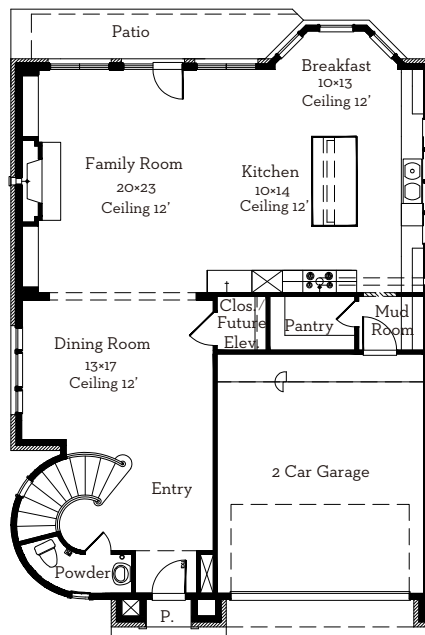

— EST 1980 —

LOVETT

H O M E S

7514 Little Caprese Lane

3,835 sq.ft.

4 bedrooms / 4.5 baths

All prices, features and plans are subject to change without notice. Square footage is approximate. No representation or warranties either expressed or implied. Are made as to the accuracy of the information herein or with respect to the suitability, usability, merchantability or conditions of any property herein described. All rights Reserved. LovettHomes 2016

— EST 1980 —

LOVETT

H O M E S

7514 Little Caprese Lane

3,835 sq.ft.

4 bedrooms / 4.5 baths

First Floor 1420 Sq.Ft

Second Floor 1858 Sq.Ft

Third Floor 557 Sq.Ft

All prices, features and plans are subject to change without notice. Square footage is approximate. No representation or warranties either expressed or implied. Are made as to the accuracy of the information herein or with respect to the suitability, usability, merchantability or conditions of any property herein described. All rights Reserved. LovettHomes 2016