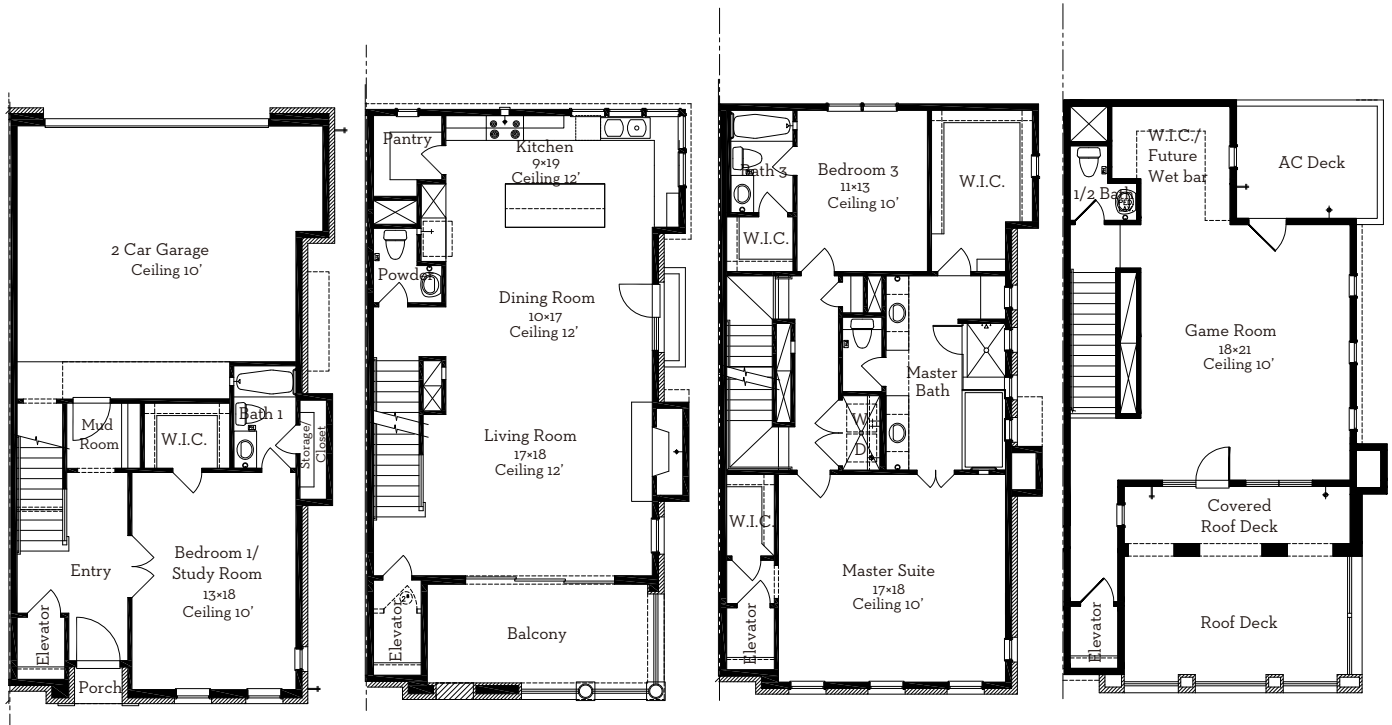

— EST 1980 —

LOVETT

H O M E S

7503 Cuadro Lane

3,392 sq.ft.

3 bedrooms / 3.5 baths

WWW.LOVETTHOMES.COM

— EST 1980 —

LOVETT

H O M E S

7503 Cuadro Lane

3,392 sq.ft.

3 bedrooms / 3.5 baths

First Floor 612 Sq.Ft

Second Floor 978 Sq.Ft

Third Floor 1155 Sq.Ft

Fourth Floor 647 Sq.Ft

All prices, features and plans are subject to change without notice. Square footage is approximate. No representation or warranties either expressed or implied Are made as to the accuracy of the information herein or with respect to the suitability, usability, merchantability or conditions of any property herein described. All rights Reserved. LovettHomes 2014