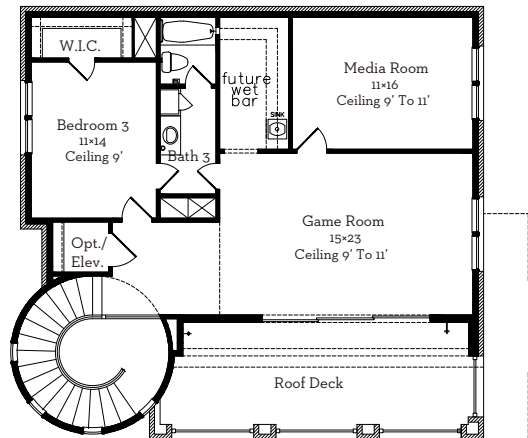

— EST 1980 —

LOVETT

H O M E S

1240 Mosaico

3,832 sq.ft.

3 bedrooms / 3.5 baths

WWW.LOVETTHOMES.COM

— EST 1980 —

LOVETT

H O M E S

1240 Mosaico

3,832 sq.ft.

3 bedrooms / 3.5 baths

First Floor 1237 Sq.Ft

Second Floor 1458 Sq.Ft

Third Floor 1137 Sq.Ft

All prices, features and plans are subject to change without notice. Square footage is approximate. No representation or warranties either expressed or implied Are made as to the accuracy of the information herein or with respect to the suitability, usability, merchantability or conditions of any property herein described. All rights Reserved. LovettHomes 2014