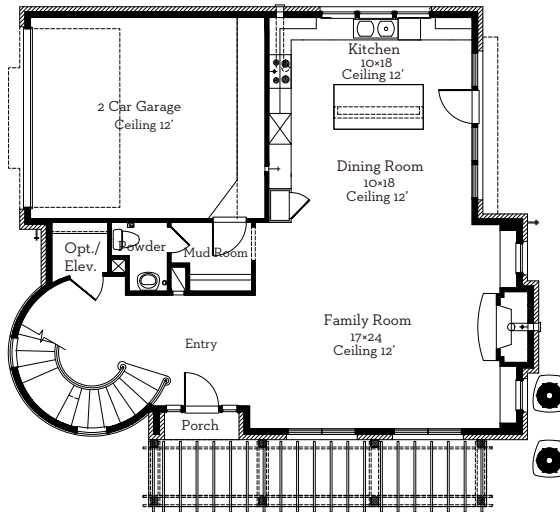

— EST 1980 —

LOVETT

H O M E S

1240 Mosaico

3,832 sq.ft.

3 bedrooms / 3.5 baths

WWW.LOVETTHOMES.COM

— EST 1980 —

LOVETT

H O M E S

1240 Mosaico

3,832 sq.ft.

3 bedrooms / 3.5 baths

First Floor 1237 Sq.Ft

Second Floor 1458 Sq.Ft

Third Floor 1137 Sq.Ft