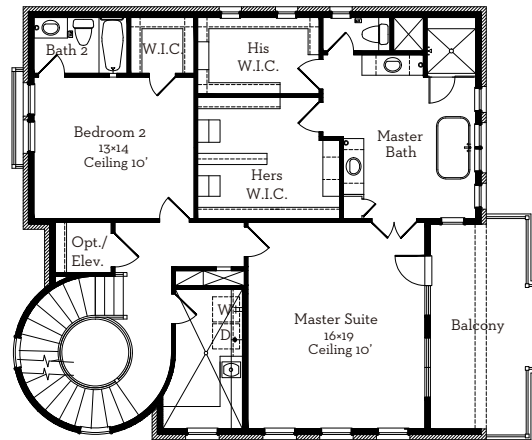

— EST 1980 —

LOVETT

H O M E S

1240 Mosaico

3,832 sq.ft.

3 bedrooms / 3.5 baths

WWW.LOVETTHOMES.COM

— EST 1980 —

LOVETT

H O M E S

1240 Mosaico

3,832 sq.ft.

3 bedrooms / 3.5 baths

First Floor 1237 Sq.Ft

Second Floor 1458 Sq.Ft

Third Floor 1137 Sq.Ft

All prices, features and plans are subject to change without notice. Square footage is approximate. No representation or warranties either expressed or implied Are made as to the accuracy of the information herein or with respect to the suitability, usability, merchantability or conditions of any property herein described. All rights Reserved. LovettHomes 2014