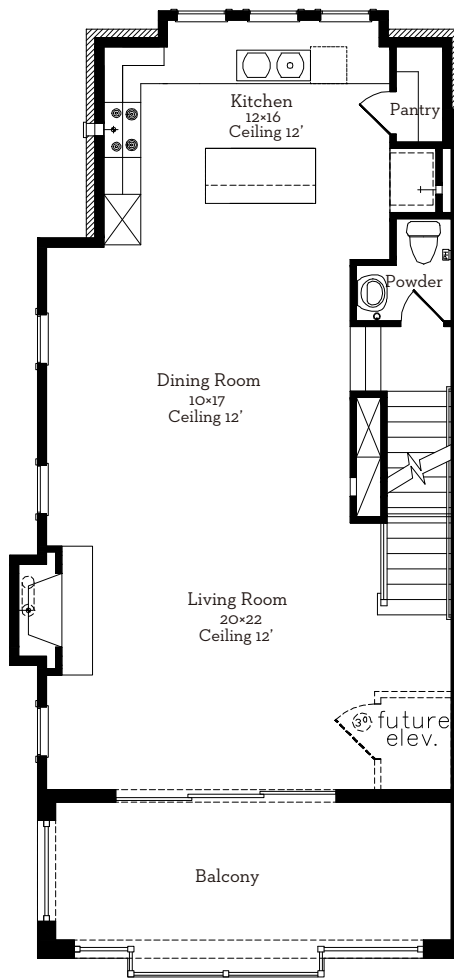

— EST 1980 —

LOVETT

H O M E S

1219 Castellina Lane

2,549 sq.ft.

3 bedrooms / 3.5 baths

WWW.LOVETTHOMES.COM

— EST 1980 —

LOVETT

H O M E S

1219 Castellina Lane

2,549 sq.ft.

3 bedrooms / 3.5 baths

First Floor 529 Sq.Ft

Second Floor 948 Sq.Ft

Third Floor 1072 Sq.Ft

All prices, features and plans are subject to change without notice. Square footage is approximate. No representation or warranties either expressed or implied. Are made as to the accuracy of the information herein or with respect to the suitability, usability, merchantability or conditions of any property herein described. All rights Reserved. LovettHomes 2014