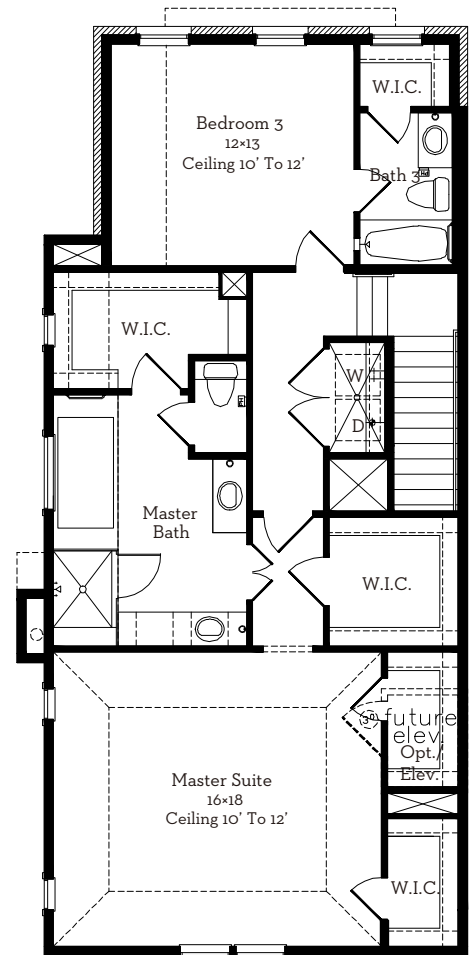

— EST 1980 —

LOVETT

H O M E S

1219 Castellina Lane

2,549 sq.ft.

3 bedrooms / 3.5 baths

WWW.LOVETTHOMES.COM

— EST 1980 —

LOVETT

H O M E S

1219 Castellina Lane

2,549 sq.ft.

3 bedrooms / 3.5 baths

First Floor 529 Sq.Ft

Second Floor 948 Sq.Ft

Third Floor 1072 Sq.Ft

All prices, features and plans are subject to change without notice. Square footage is approximate. No representation or warranties either expressed or implied. Are made as to the accuracy of the information herein or with respect to the suitability, usability, merchantability or conditions of any property herein described. All rights Reserved. LovettHomes 2014