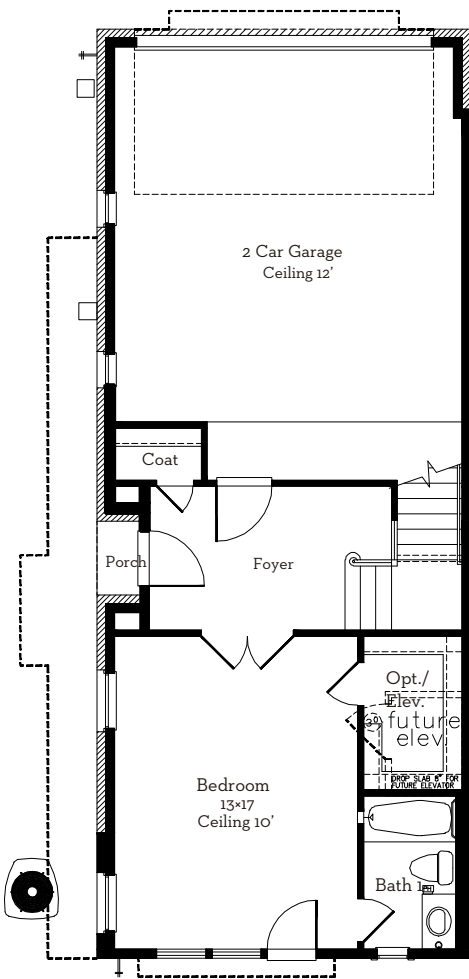

— EST 1980 —

LOVETT

H O M E S

1219 Castellina Lane

2,549 sq.ft.

3 bedrooms / 3.5 baths

WWW.LOVETTHOMES.COM

— EST 1980 —

LOVETT

H O M E S

1219 Castellina Lane

2,549 sq.ft.

3 bedrooms / 3.5 baths

First Floor 529 Sq.Ft

Second Floor 948 Sq.Ft

Third Floor 1072 Sq.Ft