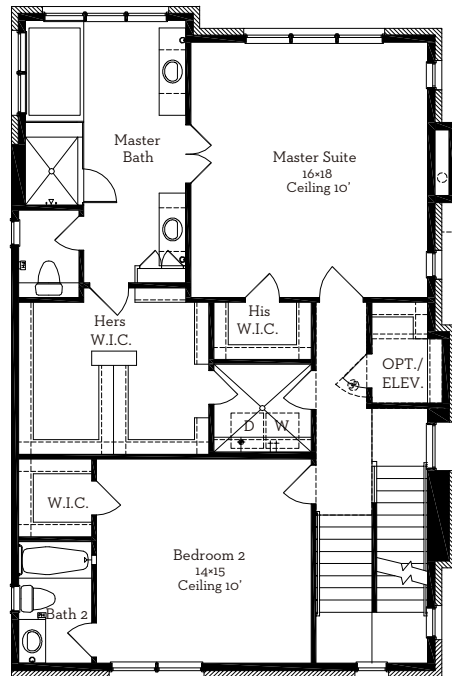

— EST 1980 —

LOVETT

H O M E S

1211 Castellina Lane

3,164 sq.ft.

3 bedrooms / 3.5 baths

— EST 1980 —

LOVETT

H O M E S

1211 Castellina Lane

3,164 sq.ft.

3 bedrooms / 3.5 baths

First Floor 944 Sq.Ft

Second Floor 1349 Sq.Ft

Third Floor 871 Sq.Ft

All prices, features and plans are subject to change without notice. Square footage is approximate. No representation or warranties either expressed or implied Are made as to the accuracy of the information herein or with respect to the suitability, usability, merchantability or conditions of any property herein described. All rights Reserved. LovettHomes 2014