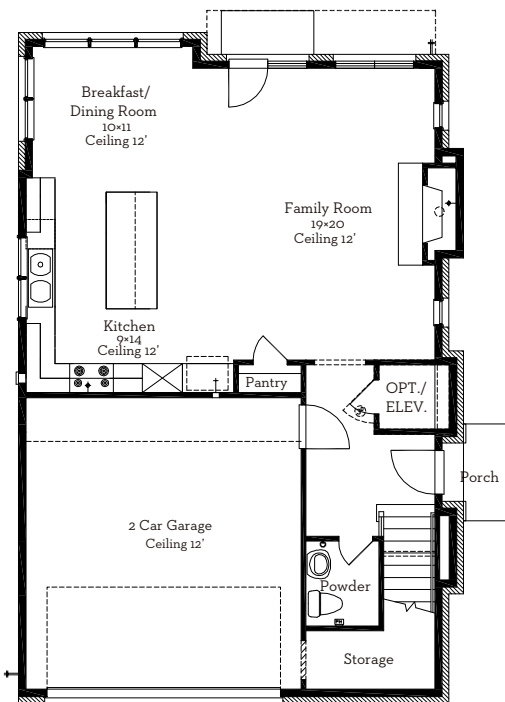

— EST 1980 —

LOVETT

H O M E S

1211 Castellina Lane

3,164 sq.ft.

3 bedrooms / 3.5 baths

— EST 1980 —

LOVETT

H O M E S

1211 Castellina Lane

3,164 sq.ft.

3 bedrooms / 3.5 baths

First Floor 944 Sq.Ft

Second Floor 1349 Sq.Ft

Third Floor 871 Sq.Ft

All prices, features and plans are subject to change without notice. Square footage is approximate. No representation or warranties either expressed or implied Are made as to the accuracy of the information herein or with respect to the suitability, usability, merchantability or conditions of any property herein described. All rights Reserved. LovettHomes 2014