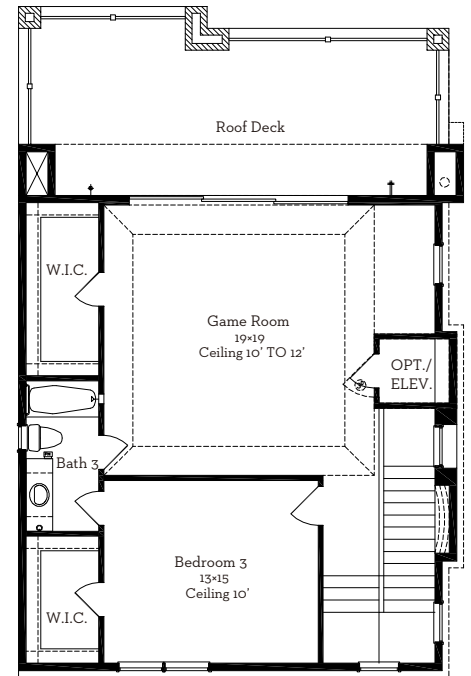

— EST 1980 —

LOVETT

H O M E S

1211 Castellina Lane

3,164 sq.ft.

3 bedrooms / 3.5 baths

— EST 1980 —

LOVETT

H O M E S

1211 Castellina Lane

3,164 sq.ft.

3 bedrooms / 3.5 baths

First Floor 944 Sq.Ft

Second Floor 1349 Sq.Ft

Third Floor 871 Sq.Ft

All prices, features and plans are subject to change without notice. Square footage is approximate. No representation or warranties either expressed or implied Are made as to the accuracy of the information herein or with respect to the suitability, usability, merchantability or conditions of any property herein described. All rights Reserved. LovettHomes 2014