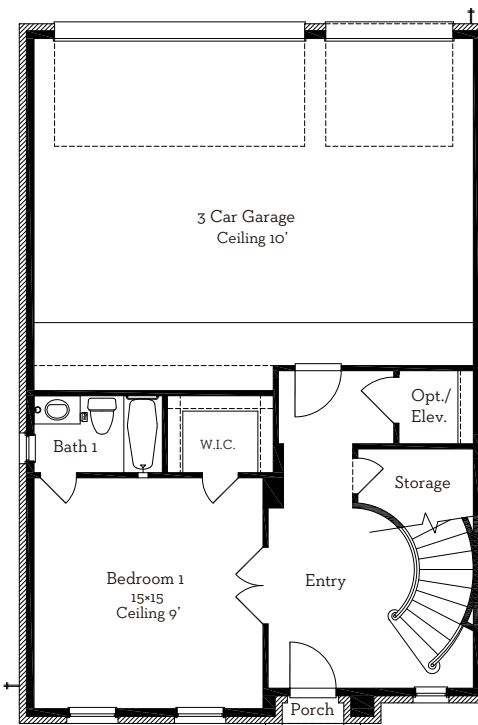

# LOVETT

H O M E S

**Chadwick Ravenna**

3,046 sq.ft.

4 bedrooms / 4 baths

[WWW.LOVETTHOMES.COM](http://WWW.LOVETTHOMES.COM)

— EST 1980 —

## Chadwick Ravenna

3,046 sq.ft.

4 bedrooms / 4 baths

First Floor 653 Sq.Ft

Second Floor 1219 Sq.Ft

Third Floor 1174 Sq.Ft