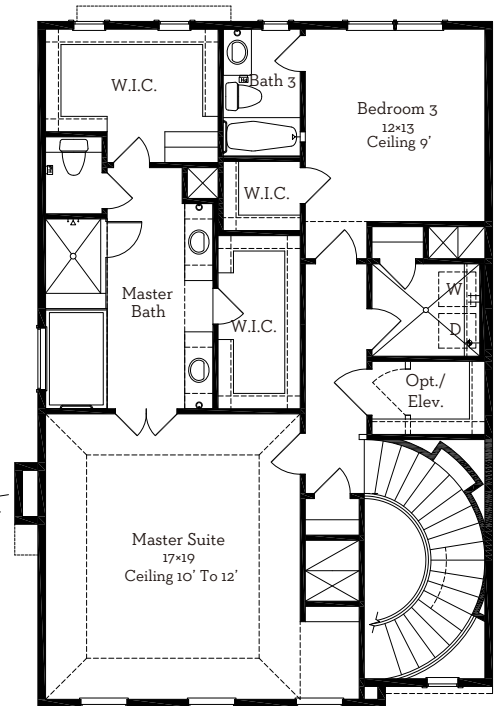

## Chadwick Ravenna

3,046 sq.ft.

4 bedrooms / 4 baths

First Floor 653 Sq.Ft

Second Floor 1219 Sq.Ft

Third Floor 1174 Sq.Ft