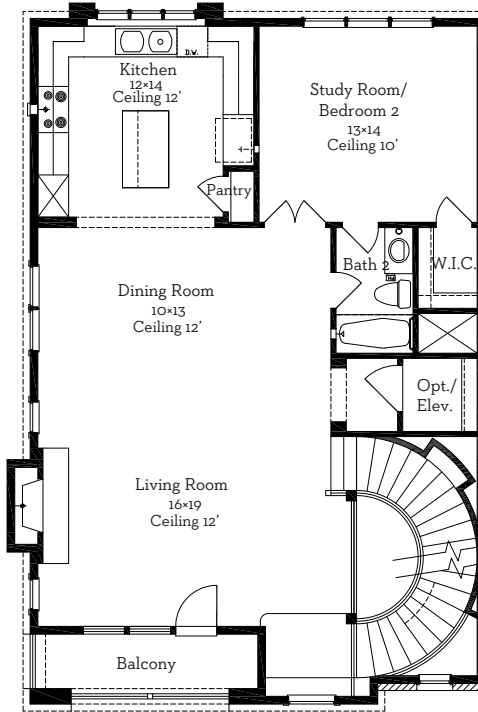

# LOVETT

H O M E S

**Chadwick Ravenna**

3,046 sq.ft.

4 bedrooms / 4 baths

[WWW.LOVETTHOMES.COM](http://WWW.LOVETTHOMES.COM)

— EST 1980 —

## Chadwick Ravenna

3,046 sq.ft.

4 bedrooms / 4 baths

First Floor 653 Sq.Ft

Second Floor 1219 Sq.Ft

Third Floor 1174 Sq.Ft