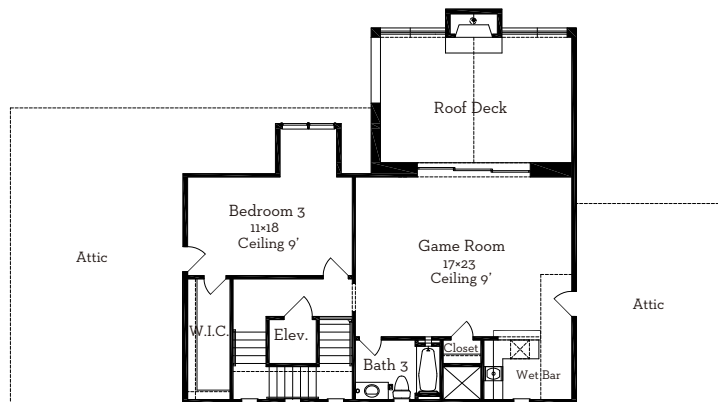

# LOVETT

H O M E S

1151 Mosaico Lane

5,173 sq.ft.

4 bedrooms / 4.5 baths

First Floor 1745 Sq.Ft

Second Floor 2422 Sq.Ft

Third Floor 1006 Sq.Ft

All prices, features and plans are subject to change without notice. Square footage is approximate. No representation or warranties either expressed or implied. Are made as to the accuracy of the information herein or with respect to the suitability, usability, merchantability or conditions of any property herein described. All rights Reserved. Lovetthomes 2014