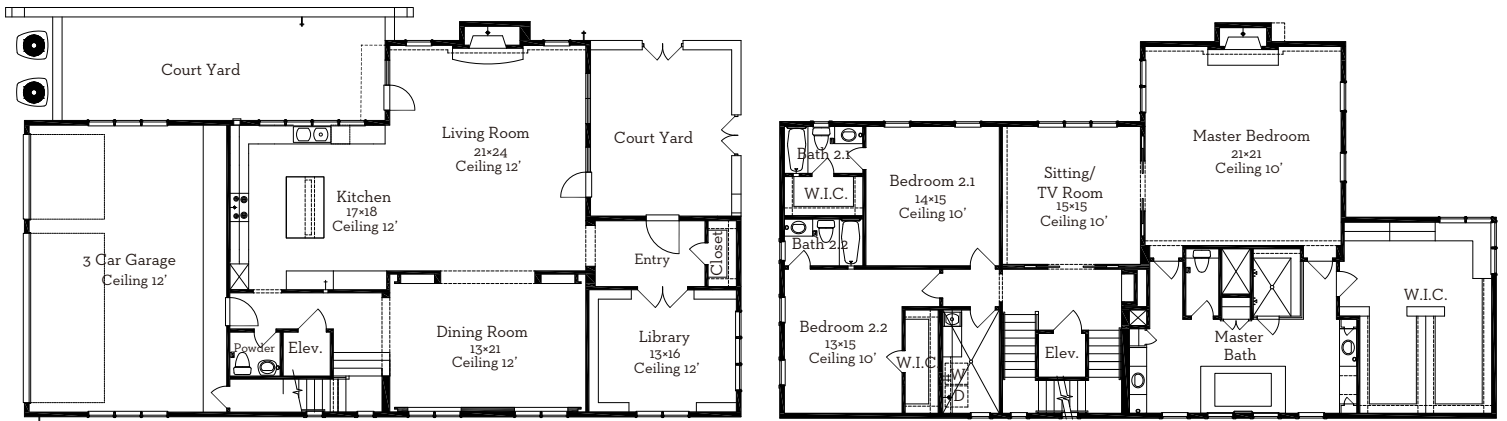

# LOVETT

H O M E S

**1151 Mosaico Lane**

5,173 sq.ft.

4 bedrooms / 4.5 baths

[WWW.LOVETTHOMES.COM](http://WWW.LOVETTHOMES.COM)

— EST 1980 —

# LOVETT

H O M E S

1151 Mosaico Lane

5,173 sq.ft.

4 bedrooms / 4.5 baths

First Floor 1745 Sq.Ft

Second Floor 2422 Sq.Ft

Third Floor 1006 Sq.Ft