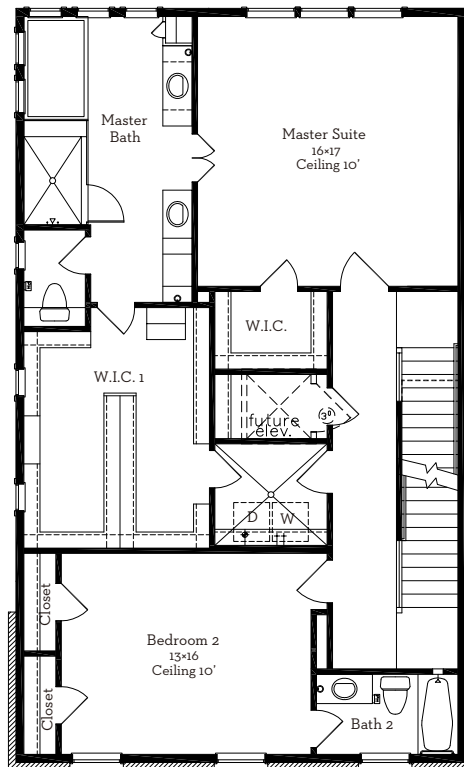

# LOVETT

H O M E S

**1151 Castellina Lane**

3,032 sq.ft.

3 bedrooms / 3.5 baths

[WWW.LOVETTHOMES.COM](http://WWW.LOVETTHOMES.COM)

— EST 1980 —

# LOVETT

H O M E S

1151 Castellina Lane

3,032 sq.ft.

3 bedrooms / 3.5 baths

First Floor 884 Sq.Ft

Second Floor 1343 Sq.Ft

Third Floor 805 Sq.Ft