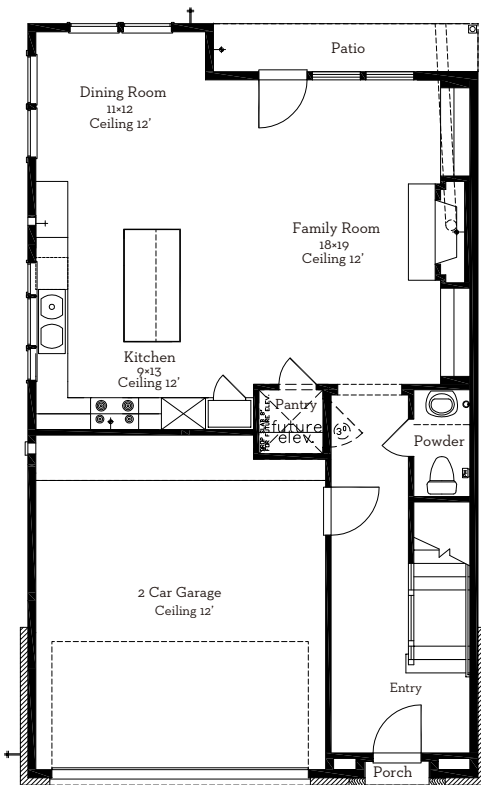

# LOVETT

H O M E S

**1151 Castellina Lane**

3,032 sq.ft.

3 bedrooms / 3.5 baths

[WWW.LOVETTHOMES.COM](http://WWW.LOVETTHOMES.COM)

— EST 1980 —

# LOVETT

H O M E S

1151 Castellina Lane

3,032 sq.ft.

3 bedrooms / 3.5 baths

First Floor 884 Sq.Ft

Second Floor 1343 Sq.Ft

Third Floor 805 Sq.Ft