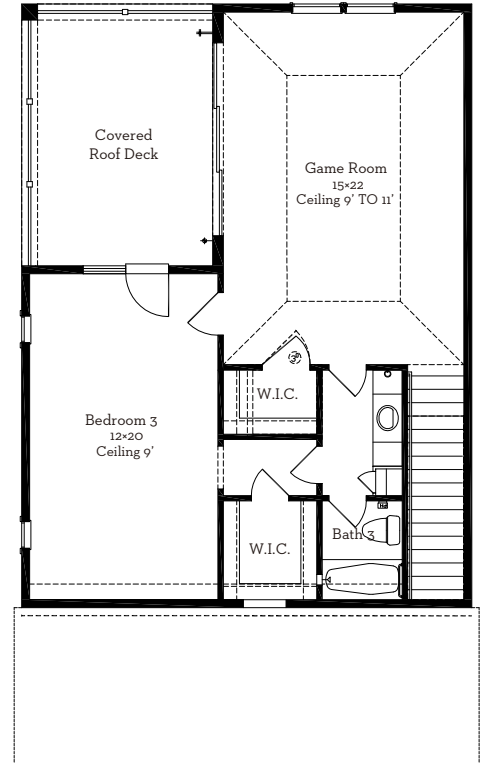

# LOVETT

H O M E S

**1151 Castellina Lane**

3,032 sq.ft.

3 bedrooms / 3.5 baths

[WWW.LOVETTHOMES.COM](http://WWW.LOVETTHOMES.COM)

— EST 1980 —

# LOVETT

H O M E S

1151 Castellina Lane

3,032 sq.ft.

3 bedrooms / 3.5 baths

First Floor 884 Sq.Ft

Second Floor 1343 Sq.Ft

Third Floor 805 Sq.Ft