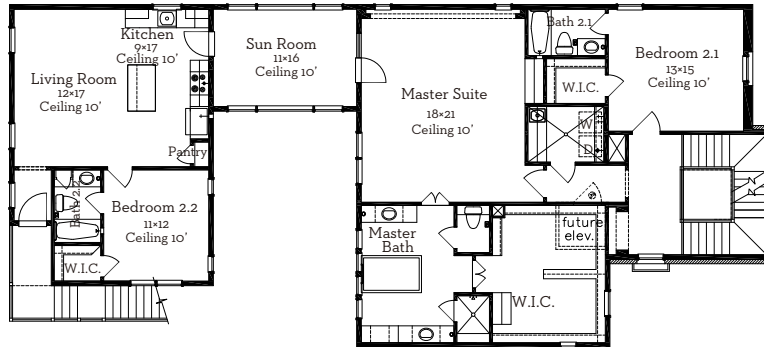

# LOVETT

H O M E S

**1135 Mosaico Lane**

3,867 sq.ft.

4 bedrooms / 4.5 baths

[WWW.LOVETHOMES.COM](http://WWW.LOVETHOMES.COM)

— EST 1980 —

# LOVETT

H O M E S

1135 Mosaico Lane

3,867 sq.ft.

4 bedrooms / 4.5 baths

First Floor 1451 Sq.Ft

Second Floor 1451 Sq.Ft

Third Floor 965 Sq.Ft

All prices, features and plans are subject to change without notice. Square footage is approximate. No representation or warranties either expressed or implied. Are made as to the accuracy of the information herein or with respect to the suitability, usability, merchantability or conditions of any property herein described. All rights Reserved. LovettHomes 2014