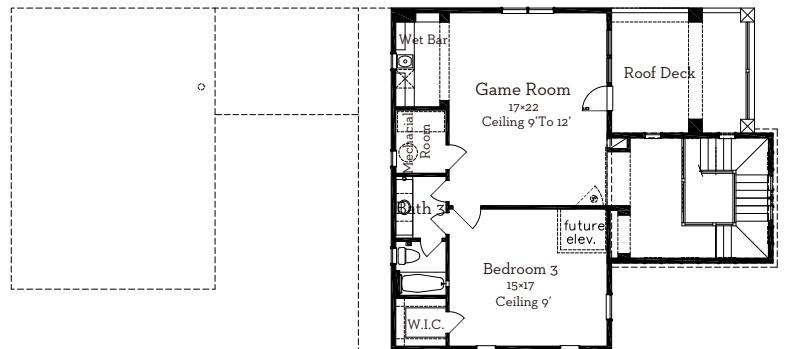

# LOVETT

H O M E S

1135 Mosaico Lane

3,867 sq.ft.

4 bedrooms / 4.5 baths

First Floor 1451 Sq.Ft

Second Floor 1451 Sq.Ft

Third Floor 965 Sq.Ft