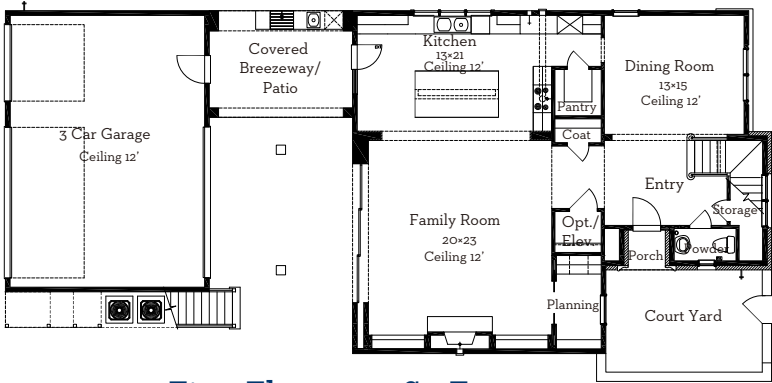

# LOVETT

H O M E S

**1135 Mosaico Lane**

3,867 sq.ft.

4 bedrooms / 4.5 baths

[WWW.LOVETHOMES.COM](http://WWW.LOVETHOMES.COM)

— EST 1980 —

# LOVETT

H O M E S

1135 Mosaico Lane

3,867 sq.ft.

4 bedrooms / 4.5 baths

First Floor 1451 Sq.Ft

Second Floor 1451 Sq.Ft

Third Floor 965 Sq.Ft