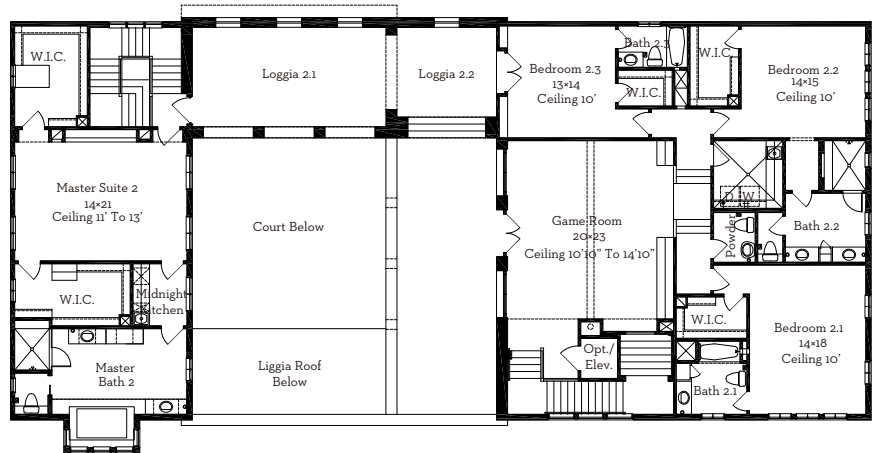

— EST 1980 —

LOVETT

H O M E S

1104 Mosaico Lane

6,069 sq.ft.

5 bedrooms / 5.5 baths

WWW.LOVETTHOMES.COM

— EST 1980 —

LOVETT

H O M E S

1104 Mosaico Lane

6,069 sq.ft.

5 bedrooms / 5.5 baths

First Floor 3104 Sq.Ft

Second Floor 2965 Sq.Ft

All prices, features and plans are subject to change without notice. Square footage is approximate. No representation or warranties either expressed or implied. Are made as to the accuracy of the information herein or with respect to the suitability, usability, merchantability or conditions of any property herein described. All rights Reserved. LovettHomes 2014