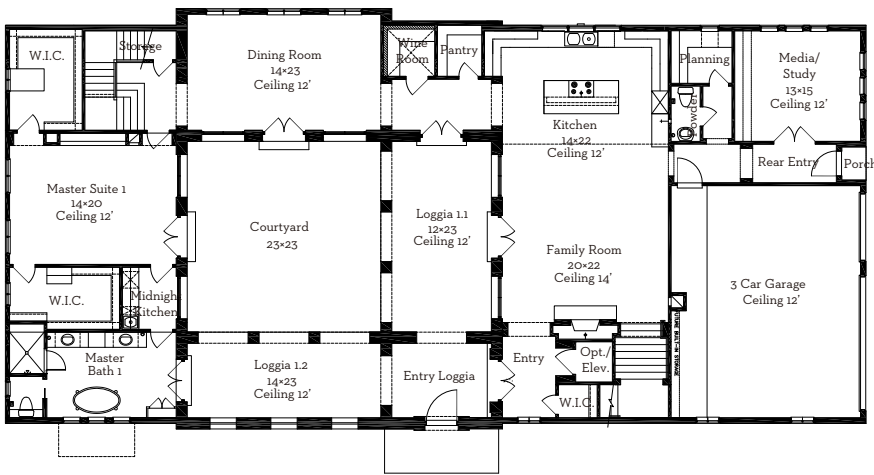

— EST 1980 —

LOVETT

H O M E S

1104 Mosaico Lane

6,069 sq.ft.

5 bedrooms / 5.5 baths

WWW.LOVETTHOMES.COM

— EST 1980 —

LOVETT

H O M E S

1104 Mosaico Lane

6,069 sq.ft.

5 bedrooms / 5.5 baths

First Floor 3104 Sq.Ft

Second Floor 2965 Sq.Ft

All prices, features and plans are subject to change without notice. Square footage is approximate. No representation or warranties either expressed or implied. Are made as to the accuracy of the information herein or with respect to the suitability, usability, merchantability or conditions of any property herein described. All rights Reserved. LovettHomes 2014