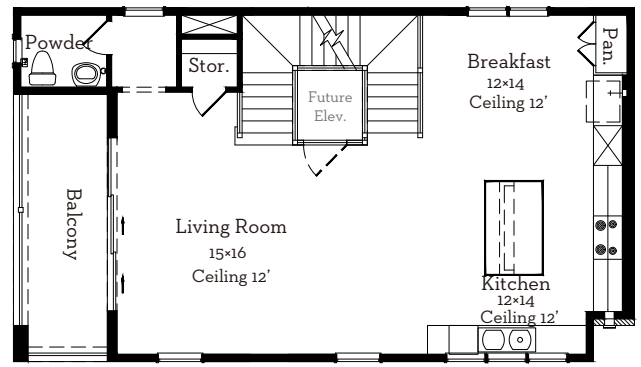

— EST 1980 —

LOVETT

H O M E S

1308A Castle Court Blvd.

2,931 sq.ft.

3 bedrooms / 3.5 baths

All prices, features and plans are subject to change without notice. Square footage is approximate. No representation or warranties either expressed or implied. Are made as to the accuracy of the information herein or with respect to the suitability, usability, merchantability or conditions of any property herein described. All rights Reserved. LovettHomes 2018

— EST 1980 —

LOVETT

H O M E S

1308A Castle Court Blvd.

2,931 sq.ft.

3 bedrooms / 3.5 baths

First Floor 517 Sq.Ft

Second Floor 931 Sq.Ft

Third Floor 891 Sq.Ft

Fourth Floor 592 Sq.Ft

All prices, features and plans are subject to change without notice. Square footage is approximate. No representation or warranties either expressed or implied Are made as to the accuracy of the information herein or with respect to the suitability, usability, merchantability or conditions of any property herein described. All rights Reserved. LovettHomes 2018