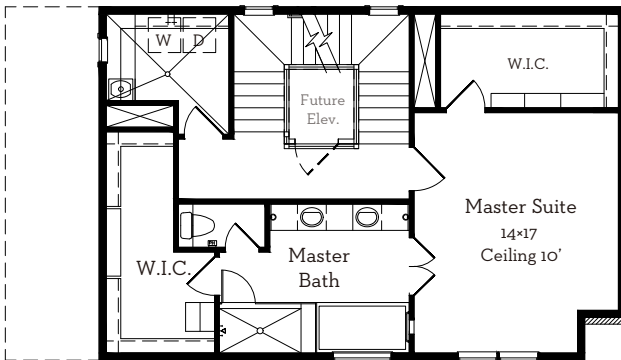

— EST 1980 —

LOVETT

H O M E S

1308A Castle Court Blvd.

2,931 sq.ft.

3 bedrooms / 3.5 baths

All prices, features and plans are subject to change without notice. Square footage is approximate. No representation or warranties either expressed or implied. Are made as to the accuracy of the information herein or with respect to the suitability, usability, merchantability or conditions of any property herein described. All rights Reserved. LovettHomes 2018

— EST 1980 —

LOVETT

H O M E S

1308A Castle Court Blvd.

2,931 sq.ft.

3 bedrooms / 3.5 baths

First Floor 517 Sq.Ft

Second Floor 931 Sq.Ft

Third Floor 891 Sq.Ft

Fourth Floor 592 Sq.Ft

All prices, features and plans are subject to change without notice. Square footage is approximate. No representation or warranties either expressed or implied Are made as to the accuracy of the information herein or with respect to the suitability, usability, merchantability or conditions of any property herein described. All rights Reserved. LovettHomes 2018