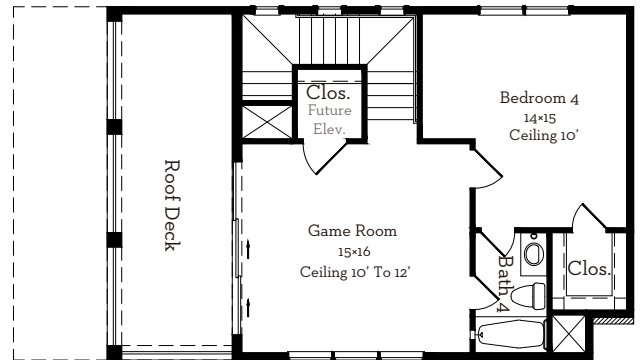

— EST 1980 —

LOVETT

H O M E S

1308A Castle Court Blvd.

2,931 sq.ft.

3 bedrooms / 3.5 baths

All prices, features and plans are subject to change without notice. Square footage is approximate. No representation or warranties either expressed or implied. Are made as to the accuracy of the information herein or with respect to the suitability, usability, merchantability or conditions of any property herein described. All rights Reserved. LovettHomes 2018

— EST 1980 —

LOVETT

H O M E S

1308A Castle Court Blvd.

2,931 sq.ft.

3 bedrooms / 3.5 baths

First Floor 517 Sq.Ft

Second Floor 931 Sq.Ft

Third Floor 891 Sq.Ft

Fourth Floor 592 Sq.Ft

All prices, features and plans are subject to change without notice. Square footage is approximate. No representation or warranties either expressed or implied Are made as to the accuracy of the information herein or with respect to the suitability, usability, merchantability or conditions of any property herein described. All rights Reserved. LovettHomes 2018