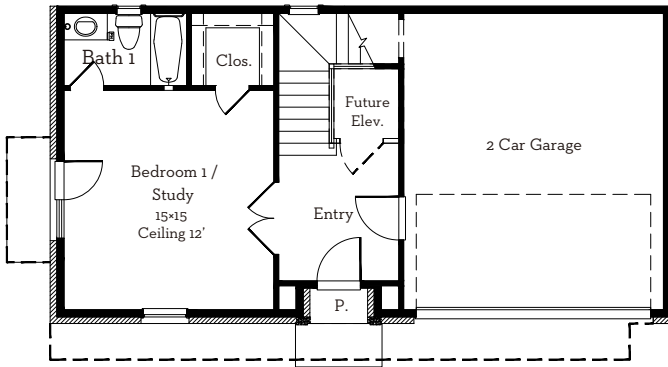

— EST 1980 —

LOVETT

H O M E S

1308A Castle Court Blvd.

2,931 sq.ft.

3 bedrooms / 3.5 baths

All prices, features and plans are subject to change without notice. Square footage is approximate. No representation or warranties either expressed or implied. Are made as to the accuracy of the information herein or with respect to the suitability, usability, merchantability or conditions of any property herein described. All rights Reserved. LovettHomes 2018

— EST 1980 —

LOVETT

H O M E S

1308A Castle Court Blvd.

2,931 sq.ft.

3 bedrooms / 3.5 baths

First Floor 517 Sq.Ft

Second Floor 931 Sq.Ft

Third Floor 891 Sq.Ft

Fourth Floor 592 Sq.Ft

All prices, features and plans are subject to change without notice. Square footage is approximate. No representation or warranties either expressed or implied Are made as to the accuracy of the information herein or with respect to the suitability, usability, merchantability or conditions of any property herein described. All rights Reserved. LovettHomes 2018