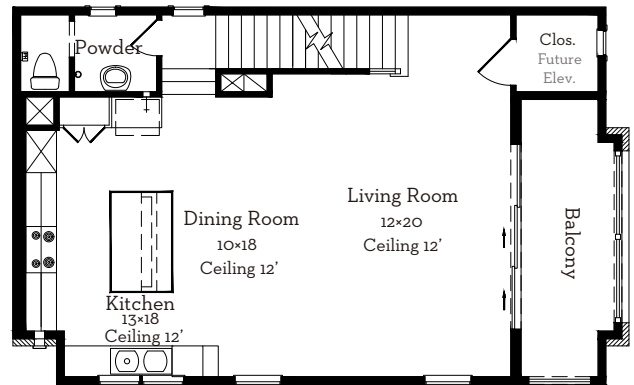

— EST 1980 —

LOVETT

H O M E S

1308 Castle Court Blvd.

2,991 sq.ft.

3 bedrooms / 3.5 baths

All prices, features and plans are subject to change without notice. Square footage is approximate. No representation or warranties either expressed or implied. Are made as to the accuracy of the information herein or with respect to the suitability, usability, merchantability or conditions of any property herein described. All rights Reserved. LovettHomes 2018

— EST 1980 —

LOVETT

H O M E S

1308 Castle Court Blvd.

2,991 sq.ft.

3 bedrooms / 3.5 baths

First Floor 451 Sq.Ft

Second Floor 838 Sq.Ft

Third Floor 961 Sq.Ft

Fourth Floor 741 Sq.Ft

All prices, features and plans are subject to change without notice. Square footage is approximate. No representation or warranties either expressed or implied. Are made as to the accuracy of the information herein or with respect to the suitability, usability, merchantability or conditions of any property herein described. All rights Reserved. LovettHomes 2018