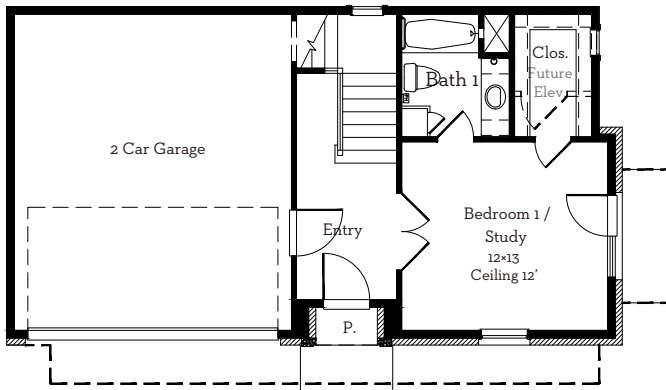

— EST 1980 —

LOVETT

H O M E S

1308 Castle Court Blvd.

2,991 sq.ft.

3 bedrooms / 3.5 baths

All prices, features and plans are subject to change without notice. Square footage is approximate. No representation or warranties either expressed or implied. Are made as to the accuracy of the information herein or with respect to the suitability, usability, merchantability or conditions of any property herein described. All rights Reserved. LovettHomes 2018

— EST 1980 —

LOVETT

H O M E S

1308 Castle Court Blvd.

2,991 sq.ft.

3 bedrooms / 3.5 baths

First Floor 451 Sq.Ft

Second Floor 838 Sq.Ft

Third Floor 961 Sq.Ft

Fourth Floor 741 Sq.Ft

All prices, features and plans are subject to change without notice. Square footage is approximate. No representation or warranties either expressed or implied. Are made as to the accuracy of the information herein or with respect to the suitability, usability, merchantability or conditions of any property herein described. All rights Reserved. LovettHomes 2018