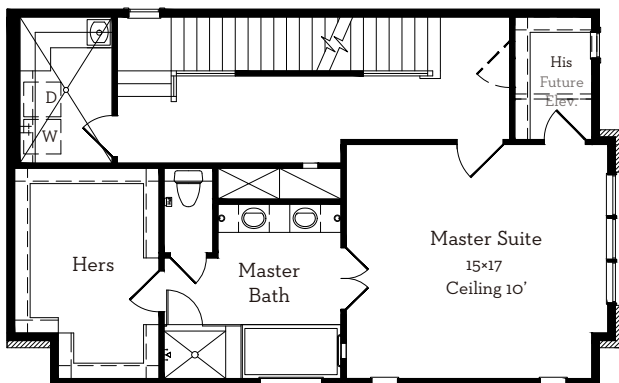

— EST 1980 —

LOVETT

H O M E S

1308 Castle Court Blvd.

2,991 sq.ft.

3 bedrooms / 3.5 baths

All prices, features and plans are subject to change without notice. Square footage is approximate. No representation or warranties either expressed or implied. Are made as to the accuracy of the information herein or with respect to the suitability, usability, merchantability or conditions of any property herein described. All rights Reserved. LovettHomes 2018

— EST 1980 —

LOVETT

H O M E S

1308 Castle Court Blvd.

2,991 sq.ft.

3 bedrooms / 3.5 baths

First Floor 451 Sq.Ft

Second Floor 838 Sq.Ft

Third Floor 961 Sq.Ft

Fourth Floor 741 Sq.Ft

All prices, features and plans are subject to change without notice. Square footage is approximate. No representation or warranties either expressed or implied. Are made as to the accuracy of the information herein or with respect to the suitability, usability, merchantability or conditions of any property herein described. All rights Reserved. LovettHomes 2018