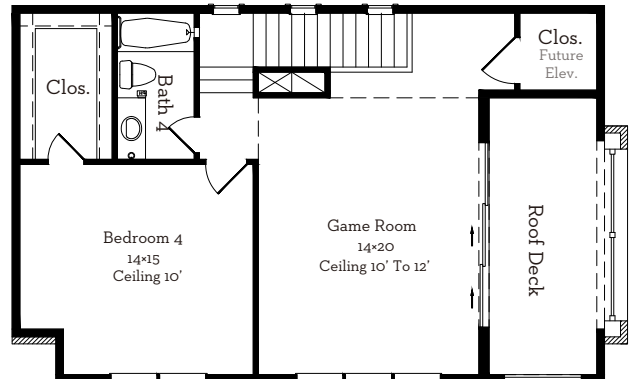

— EST 1980 —

LOVETT

H O M E S

1308 Castle Court Blvd.

2,991 sq.ft.

3 bedrooms / 3.5 baths

All prices, features and plans are subject to change without notice. Square footage is approximate. No representation or warranties either expressed or implied. Are made as to the accuracy of the information herein or with respect to the suitability, usability, merchantability or conditions of any property herein described. All rights Reserved. LovettHomes 2018

— EST 1980 —

LOVETT

H O M E S

1308 Castle Court Blvd.

2,991 sq.ft.

3 bedrooms / 3.5 baths

First Floor 451 Sq.Ft

Second Floor 838 Sq.Ft

Third Floor 961 Sq.Ft

Fourth Floor 741 Sq.Ft

All prices, features and plans are subject to change without notice. Square footage is approximate. No representation or warranties either expressed or implied. Are made as to the accuracy of the information herein or with respect to the suitability, usability, merchantability or conditions of any property herein described. All rights Reserved. LovettHomes 2018