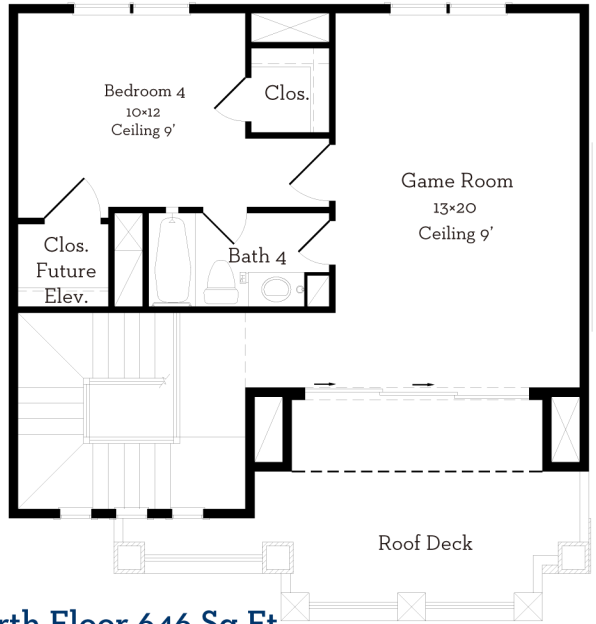

— EST 1980 —

LOVETT

H O M E S

1306A Castle Court Blvd.

2,992 sq.ft.

3 bedrooms / 3.5 baths

— EST 1980 —

LOVETT

H O M E S

1306A Castle Court Blvd.

2,992 sq.ft.

3 bedrooms / 3.5 baths

First Floor 430 Sq.Ft

Second Floor 956 Sq.Ft

Third Floor 960 Sq.Ft

Fourth Floor 646 Sq.Ft

All prices, features and plans are subject to change without notice. Square footage is approximate. No representation or warranties either expressed or implied. Are made as to the accuracy of the information herein or with respect to the suitability, usability, merchantability or conditions of any property herein described. All rights Reserved. Lovethomes 2017