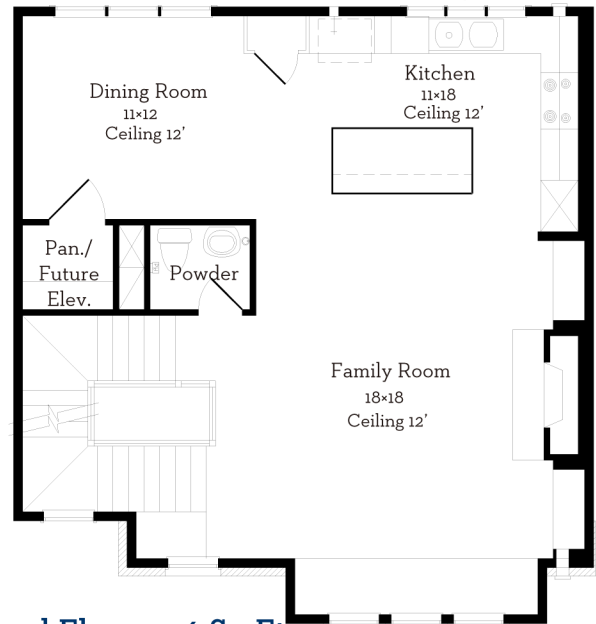

H O M E S

1306A Castle Court Blvd.

2,992 sq.ft.

3 bedrooms / 3.5 baths

First Floor 430 Sq.Ft

Second Floor 956 Sq.Ft

Third Floor 960 Sq.Ft

Fourth Floor 646 Sq.Ft

All prices, features and plans are subject to change without notice. Square footage is approximate. No representation or warranties either expressed or implied. Are made as to the accuracy of the information herein or with respect to the suitability, usability, merchantability or conditions of any property herein described. All rights Reserved. Lovethomes 2017