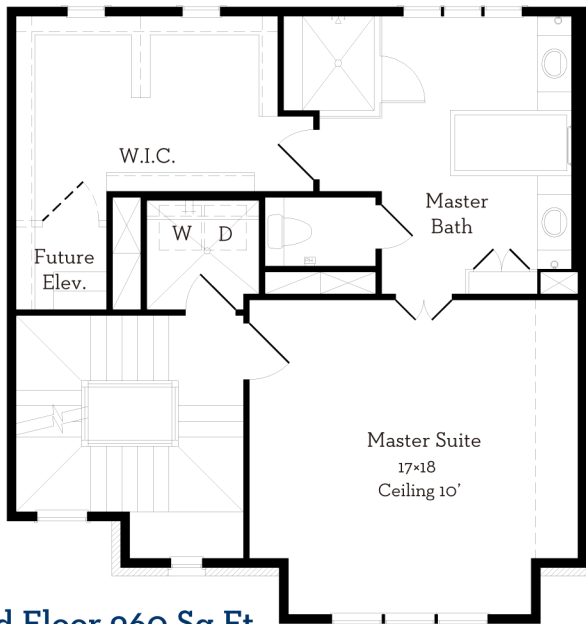

— EST 1980 —

LOVETT

H O M E S

1306A Castle Court Blvd.

2,992 sq.ft.

3 bedrooms / 3.5 baths

— EST 1980 —

LOVETT

H O M E S

1306A Castle Court Blvd.

2,992 sq.ft.

3 bedrooms / 3.5 baths

First Floor 430 Sq.Ft

Second Floor 956 Sq.Ft

Third Floor 960 Sq.Ft

Fourth Floor 646 Sq.Ft

All prices, features and plans are subject to change without notice. Square footage is approximate. No representation or warranties either expressed or implied. Are made as to the accuracy of the information herein or with respect to the suitability, usability, merchantability or conditions of any property herein described. All rights Reserved. Lovethomes 2017