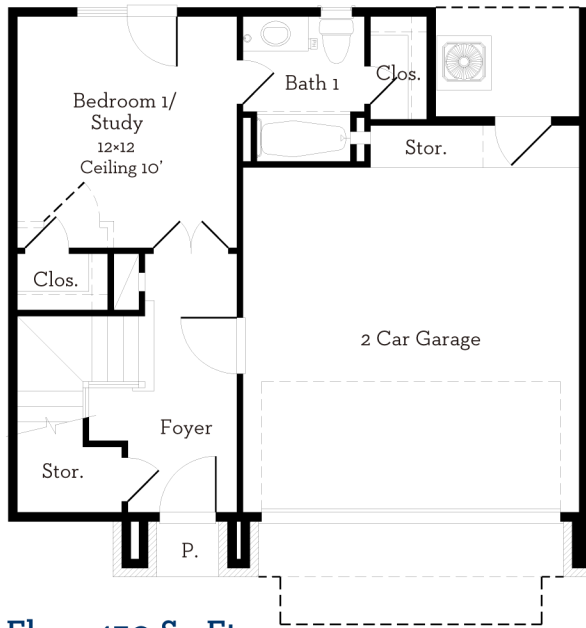

— EST 1980 —

LOVETT

H O M E S

1306A Castle Court Blvd.

2,992 sq.ft.

3 bedrooms / 3.5 baths

— EST 1980 —

LOVETT

H O M E S

1306A Castle Court Blvd.

2,992 sq.ft.

3 bedrooms / 3.5 baths

First Floor 430 Sq.Ft

Second Floor 956 Sq.Ft

Third Floor 960 Sq.Ft

Fourth Floor 646 Sq.Ft