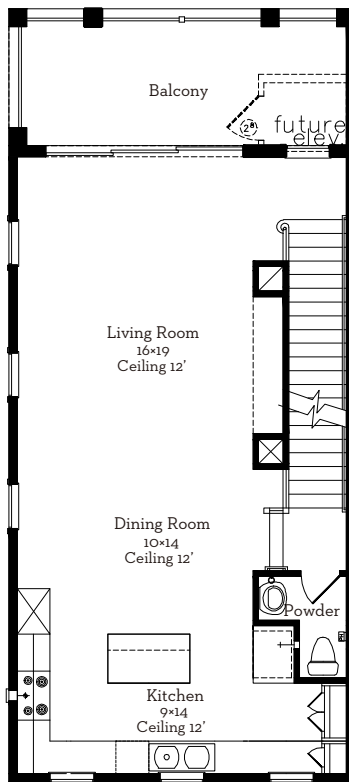

# LOVETT

H O M E S

**1356 Kent Grove Place**

2,637 sq.ft.

3 bedrooms / 3.5 baths

[WWW.LOVETTHOMES.COM](http://WWW.LOVETTHOMES.COM)

— EST 1980 —

# LOVETT

H O M E S

1356 Kent Grove Place

2,637 sq.ft.

3 bedrooms / 3.5 baths

First Floor 408 Sq.Ft

Second Floor 812 Sq.Ft

Third Floor 987 Sq.Ft

Fourth Floor 430 Sq.Ft

All prices, features and plans are subject to change without notice. Square footage is approximate. No representation or warranties either expressed or implied Are made as to the accuracy of the information herein or with respect to the suitability, usability, merchantability or conditions of any property herein described. All rights Reserved. LovettHomes 2014