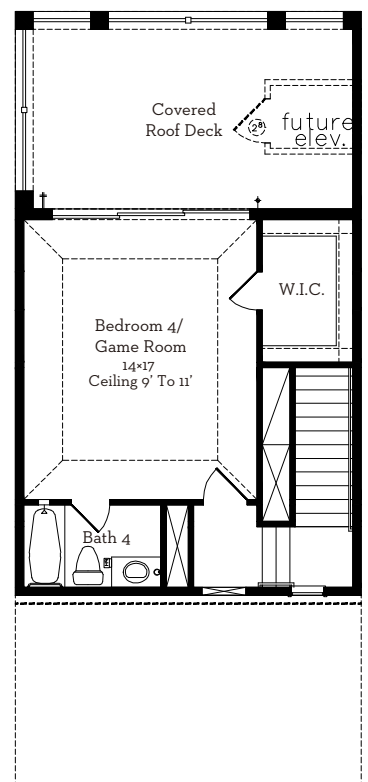

# LOVETT

H O M E S

**1356 Kent Grove Place**

2,637 sq.ft.

3 bedrooms / 3.5 baths

[WWW.LOVETTHOMES.COM](http://WWW.LOVETTHOMES.COM)

— EST 1980 —

# LOVETT

H O M E S

1356 Kent Grove Place

2,637 sq.ft.

3 bedrooms / 3.5 baths

First Floor 408 Sq.Ft

Second Floor 812 Sq.Ft

Third Floor 987 Sq.Ft

Fourth Floor 430 Sq.Ft

All prices, features and plans are subject to change without notice. Square footage is approximate. No representation or warranties either expressed or implied Are made as to the accuracy of the information herein or with respect to the suitability, usability, merchantability or conditions of any property herein described. All rights Reserved. LovettHomes 2014