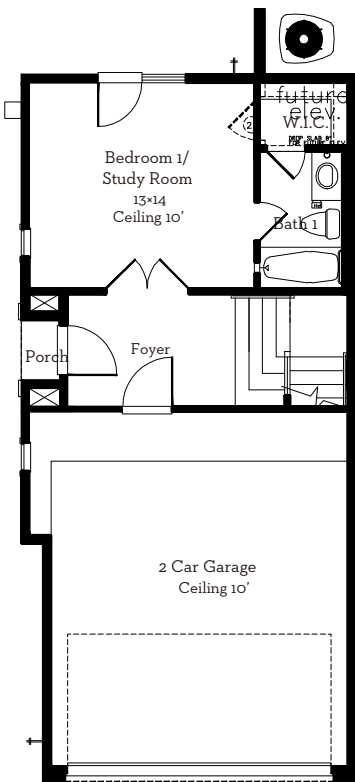

# LOVETT

H O M E S

**1356 Kent Grove Place**

2,637 sq.ft.

3 bedrooms / 3.5 baths

[WWW.LOVETTHOMES.COM](http://WWW.LOVETTHOMES.COM)

— EST 1980 —

# LOVETT

H O M E S

1356 Kent Grove Place

2,637 sq.ft.

3 bedrooms / 3.5 baths

First Floor 408 Sq.Ft

Second Floor 812 Sq.Ft

Third Floor 987 Sq.Ft

Fourth Floor 430 Sq.Ft

All prices, features and plans are subject to change without notice. Square footage is approximate. No representation or warranties either expressed or implied Are made as to the accuracy of the information herein or with respect to the suitability, usability, merchantability or conditions of any property herein described. All rights Reserved. LovettHomes 2014