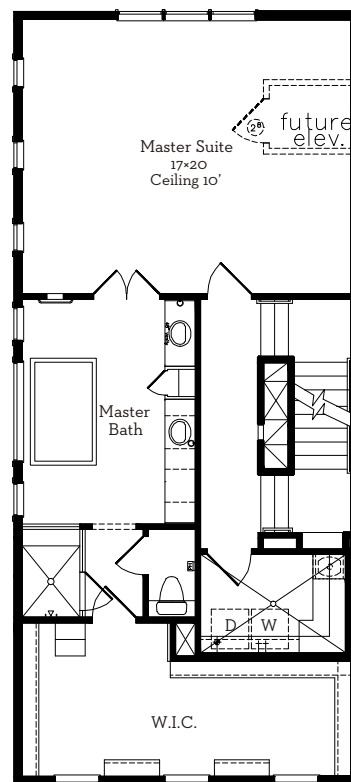

# LOVETT

H O M E S

**1356 Kent Grove Place**

2,637 sq.ft.

3 bedrooms / 3.5 baths

[WWW.LOVETTHOMES.COM](http://WWW.LOVETTHOMES.COM)

— EST 1980 —

# LOVETT

H O M E S

1356 Kent Grove Place

2,637 sq.ft.

3 bedrooms / 3.5 baths

First Floor 408 Sq.Ft

Second Floor 812 Sq.Ft

Third Floor 987 Sq.Ft

Fourth Floor 430 Sq.Ft

All prices, features and plans are subject to change without notice. Square footage is approximate. No representation or warranties either expressed or implied Are made as to the accuracy of the information herein or with respect to the suitability, usability, merchantability or conditions of any property herein described. All rights Reserved. LovettHomes 2014