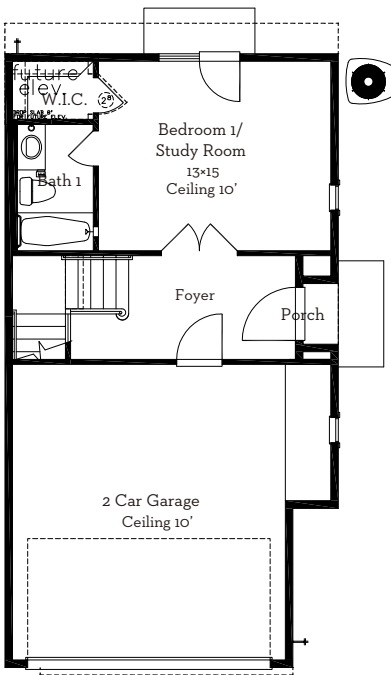

— EST 1980 —

LOVETT

H O M E S

1352 Kent Grove Place

2,889 sq.ft.

3 bedrooms / 3.5 baths

WWW.LOVETHOMES.COM

— EST 1980 —

LOVETT

H O M E S

1352 Kent Grove Place

2,889 sq.ft.

3 bedrooms / 3.5 baths

First Floor 434 Sq.Ft

Second Floor 912 Sq.Ft

Third Floor 912 Sq.Ft

Fourth Floor 631 Sq.Ft

All prices, features and plans are subject to change without notice. Square footage is approximate. No representation or warranties either expressed or implied. Are made as to the accuracy of the information herein or with respect to the suitability, usability, merchantability or conditions of any property herein described. All rights Reserved. LovettHomes 2014