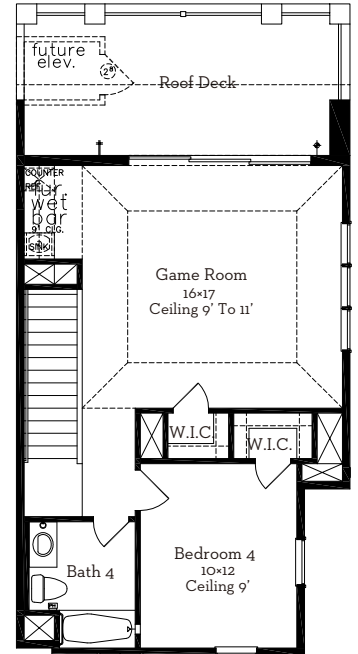

— EST 1980 —

LOVETT

H O M E S

1352 Kent Grove Place

2,889 sq.ft.

3 bedrooms / 3.5 baths

WWW.LOVETHOMES.COM

— EST 1980 —

LOVETT

H O M E S

1352 Kent Grove Place

2,889 sq.ft.

3 bedrooms / 3.5 baths

First Floor 434 Sq.Ft

Second Floor 912 Sq.Ft

Third Floor 912 Sq.Ft

Fourth Floor 631 Sq.Ft

All prices, features and plans are subject to change without notice. Square footage is approximate. No representation or warranties either expressed or implied. Are made as to the accuracy of the information herein or with respect to the suitability, usability, merchantability or conditions of any property herein described. All rights Reserved. LovettHomes 2014