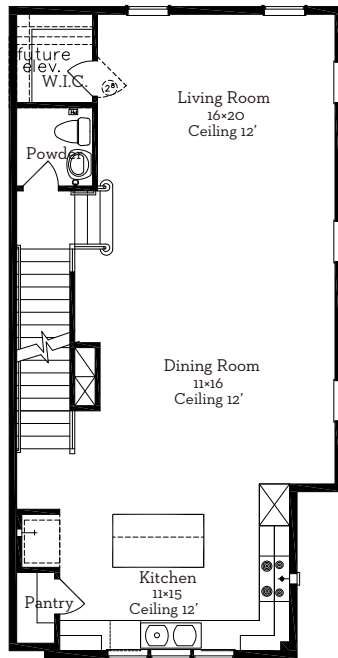

— EST 1980 —

LOVETT

H O M E S

1352 Kent Grove Place

2,889 sq.ft.

3 bedrooms / 3.5 baths

WWW.LOVETHOMES.COM

— EST 1980 —

LOVETT

H O M E S

1352 Kent Grove Place

2,889 sq.ft.

3 bedrooms / 3.5 baths

First Floor 434 Sq.Ft

Second Floor 912 Sq.Ft

Third Floor 912 Sq.Ft

Fourth Floor 631 Sq.Ft

All prices, features and plans are subject to change without notice. Square footage is approximate. No representation or warranties either expressed or implied. Are made as to the accuracy of the information herein or with respect to the suitability, usability, merchantability or conditions of any property herein described. All rights Reserved. LovettHomes 2014