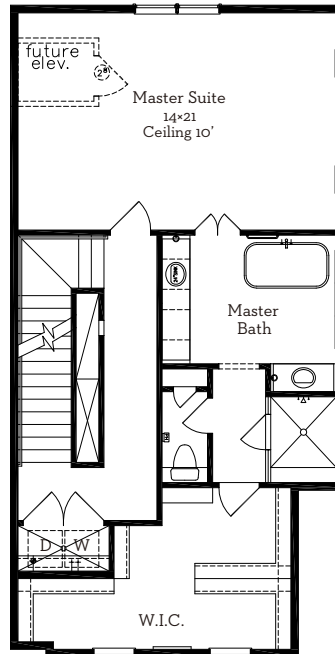

— EST 1980 —

LOVETT

H O M E S

1352 Kent Grove Place

2,889 sq.ft.

3 bedrooms / 3.5 baths

WWW.LOVETHOMES.COM

— EST 1980 —

LOVETT

H O M E S

1352 Kent Grove Place

2,889 sq.ft.

3 bedrooms / 3.5 baths

First Floor 434 Sq.Ft

Second Floor 912 Sq.Ft

Third Floor 912 Sq.Ft

Fourth Floor 631 Sq.Ft

All prices, features and plans are subject to change without notice. Square footage is approximate. No representation or warranties either expressed or implied. Are made as to the accuracy of the information herein or with respect to the suitability, usability, merchantability or conditions of any property herein described. All rights Reserved. LovettHomes 2014