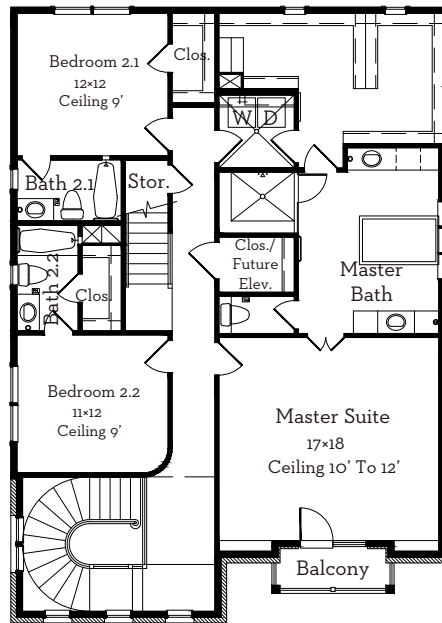

# LOVETT

H O M E S

**5408 Alder Circle**

3,245 sq.ft.

3 bedrooms / 4.5 baths

All prices, features and plans are subject to change without notice. Square footage is approximate. No representation or warranties either expressed or implied Are made as to the accuracy of the information herein or with respect to the suitability, usability, merchantability or conditions of any property herein described. All rights Reserved. Lovetthomes 2017

# LOVETT

H O M E S

**5408 Alder Circle**

3,245 sq.ft.

3 bedrooms / 4.5 baths

**First Floor 1217 Sq.Ft**

**Second Floor 1553 Sq.Ft**

**Third Floor 475 Sq.Ft**