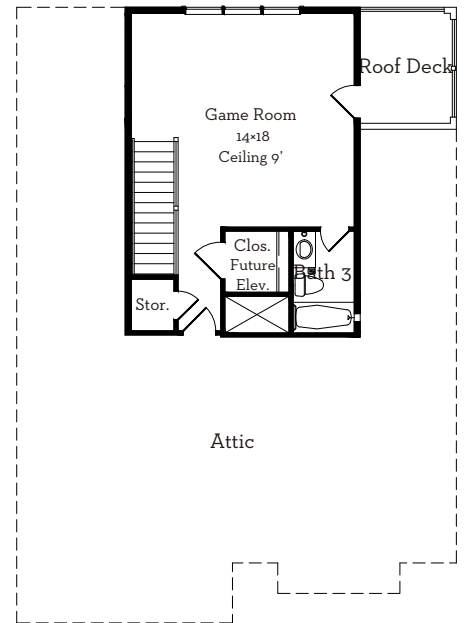

# LOVETT

H O M E S

**5408 Alder Circle**

3,245 sq.ft.

3 bedrooms / 4.5 baths

**First Floor 1217 Sq.Ft**

**Second Floor 1553 Sq.Ft**

**Third Floor 475 Sq.Ft**