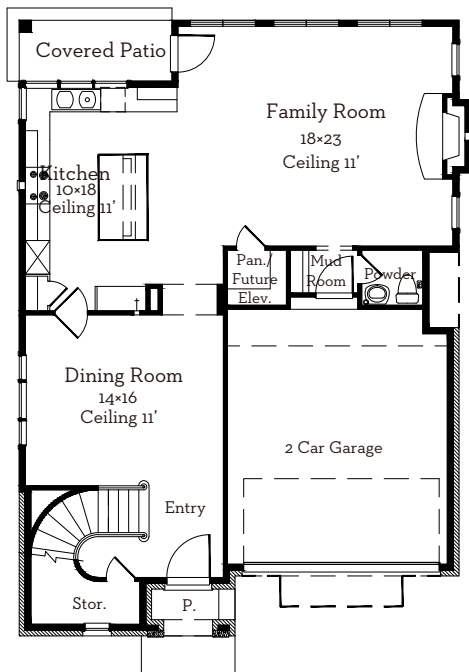

# LOVETT

H O M E S

**5408 Alder Circle**

3,245 sq.ft.

3 bedrooms / 4.5 baths

All prices, features and plans are subject to change without notice. Square footage is approximate. No representation or warranties either expressed or implied Are made as to the accuracy of the information herein or with respect to the suitability, usability, merchantability or conditions of any property herein described. All rights Reserved. Lovetthomes 2017

# LOVETT

H O M E S

**5408 Alder Circle**

3,245 sq.ft.

3 bedrooms / 4.5 baths

**First Floor 1217 Sq.Ft**

**Second Floor 1553 Sq.Ft**

**Third Floor 475 Sq.Ft**