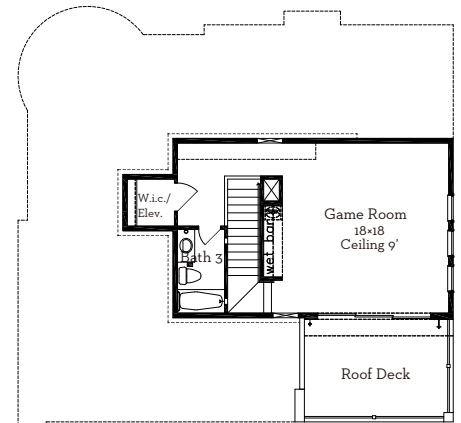

# LOVETT

H O M E S

**5405 Alder Circle**

3,718 sq.ft.

4 bedrooms / 3.5 baths

**First Floor 1357 Sq.Ft**

**Second Floor 1813 Sq.Ft**

**Third Floor 548 Sq.Ft**

All prices, features and plans are subject to change without notice. Square footage is approximate. No representation or warranties either expressed or implied Are made as to the accuracy of the information herein or with respect to the suitability, usability, merchantability or conditions of any property herein described. All rights Reserved. LovettHomes 2014