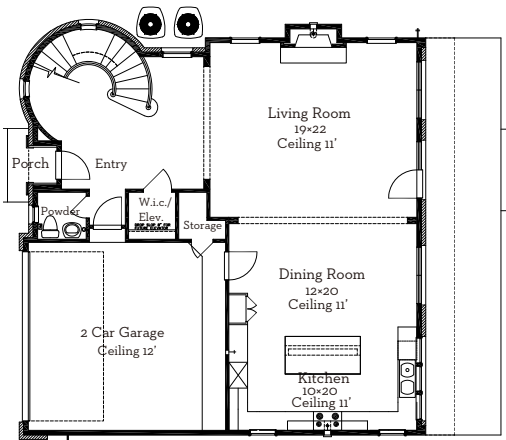

# LOVETT

H O M E S

**5405 Alder Circle**

3,718 sq.ft.

4 bedrooms / 3.5 baths

[WWW.LOVETTHOMES.COM](http://WWW.LOVETTHOMES.COM)

— EST 1980 —

# LOVETT

H O M E S

**5405 Alder Circle**

3,718 sq.ft.

4 bedrooms / 3.5 baths

**First Floor 1357 Sq.Ft**

**Second Floor 1813 Sq.Ft**

**Third Floor 548 Sq.Ft**