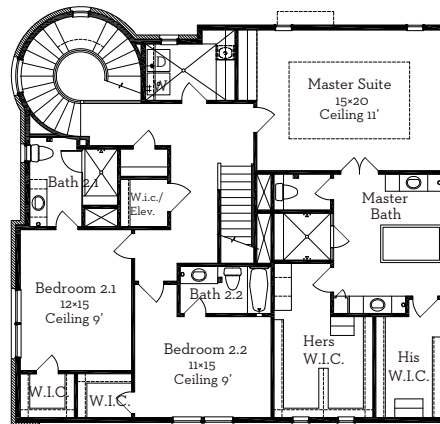

# LOVETT

H O M E S

**5405 Alder Circle**

3,718 sq.ft.

4 bedrooms / 3.5 baths

[WWW.LOVETTHOMES.COM](http://WWW.LOVETTHOMES.COM)

— EST 1980 —

# LOVETT

H O M E S

**5405 Alder Circle**

3,718 sq.ft.

4 bedrooms / 3.5 baths

**First Floor 1357 Sq.Ft**

**Second Floor 1813 Sq.Ft**

**Third Floor 548 Sq.Ft**

All prices, features and plans are subject to change without notice. Square footage is approximate. No representation or warranties either expressed or implied Are made as to the accuracy of the information herein or with respect to the suitability, usability, merchantability or conditions of any property herein described. All rights Reserved. LovettHomes 2014