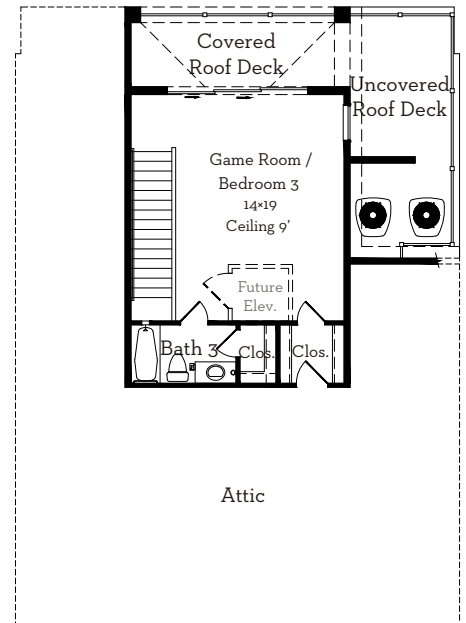

— EST 1980 —

LOVETT

H O M E S

5403 Alder Circle

3,648 sq.ft.

4 bedrooms / 4.5 baths

All prices, features and plans are subject to change without notice. Square footage is approximate. No representation or warranties either expressed or implied Are made as to the accuracy of the information herein or with respect to the suitability, usability, merchantability or conditions of any property herein described. All rights Reserved. Lovetthomes 2017

— EST 1980 —

LOVETT

H O M E S

5403 Alder Circle

3,648 sq.ft.

4 bedrooms / 4.5 baths

First Floor 1342 Sq.Ft

Second Floor 1869 Sq.Ft

Third Floor 437 Sq.Ft

All prices, features and plans are subject to change without notice. Square footage is approximate. No representation or warranties either expressed or implied. Are made as to the accuracy of the information herein or with respect to the suitability, usability, merchantability or conditions of any property herein described. All rights Reserved. LovettHomes 2017