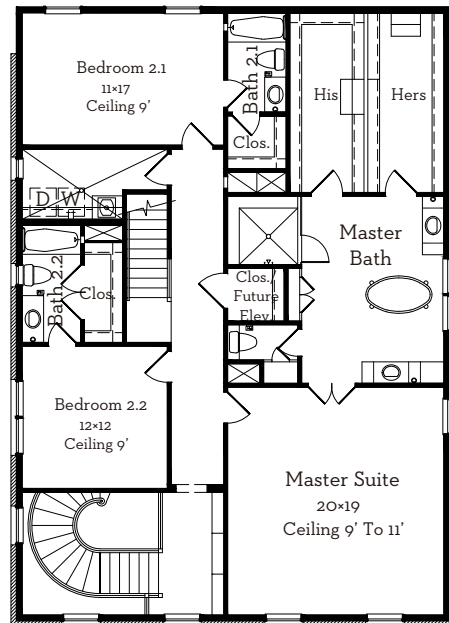

— EST 1980 —

LOVETT

H O M E S

5403 Alder Circle

3,648 sq.ft.

4 bedrooms / 4.5 baths

All prices, features and plans are subject to change without notice. Square footage is approximate. No representation or warranties either expressed or implied Are made as to the accuracy of the information herein or with respect to the suitability, usability, merchantability or conditions of any property herein described. All rights Reserved. Lovetthomes 2017

— EST 1980 —

LOVETT

H O M E S

5403 Alder Circle

3,648 sq.ft.

4 bedrooms / 4.5 baths

First Floor 1342 Sq.Ft

Second Floor 1869 Sq.Ft

Third Floor 437 Sq.Ft

All prices, features and plans are subject to change without notice. Square footage is approximate. No representation or warranties either expressed or implied. Are made as to the accuracy of the information herein or with respect to the suitability, usability, merchantability or conditions of any property herein described. All rights Reserved. LovettHomes 2017