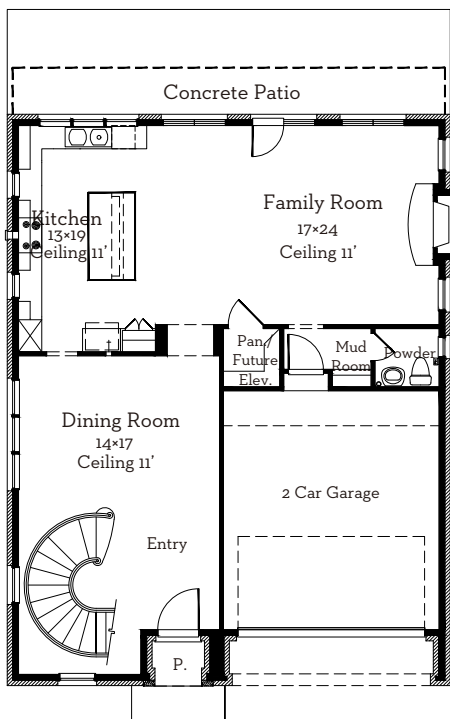

— EST 1980 —

LOVETT

H O M E S

5403 Alder Circle

3,648 sq.ft.

4 bedrooms / 4.5 baths

All prices, features and plans are subject to change without notice. Square footage is approximate. No representation or warranties either expressed or implied Are made as to the accuracy of the information herein or with respect to the suitability, usability, merchantability or conditions of any property herein described. All rights Reserved. Lovetthomes 2017

— EST 1980 —

LOVETT

H O M E S

5403 Alder Circle

3,648 sq.ft.

4 bedrooms / 4.5 baths

First Floor 1342 Sq.Ft

Second Floor 1869 Sq.Ft

Third Floor 437 Sq.Ft

All prices, features and plans are subject to change without notice. Square footage is approximate. No representation or warranties either expressed or implied. Are made as to the accuracy of the information herein or with respect to the suitability, usability, merchantability or conditions of any property herein described. All rights Reserved. LovettHomes 2017