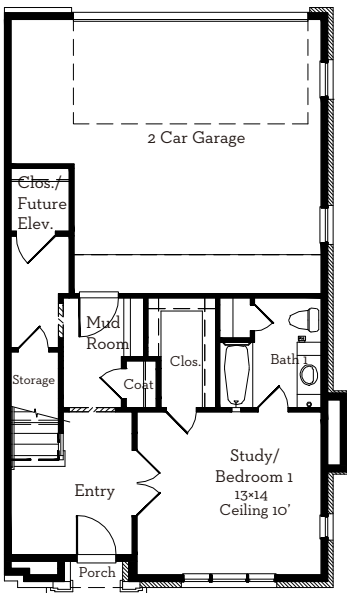

# LOVETT

H O M E S

**1308 Wood Hollow Drive**

3,688 sq.ft.

3 bedrooms / 3.5 baths

All prices, features and plans are subject to change without notice. Square footage is approximate. No representation or warranties either expressed or implied. Are made as to the accuracy of the information herein or with respect to the suitability, usability, merchantability or conditions of any property herein described. All rights Reserved. Lovetthomes 2014

# LOVETT

H O M E S

1308 Wood Hollow Drive

3,688 sq.ft.

3 bedrooms / 3.5 baths

First Floor 609 Sq.Ft

Second Floor 1130 Sq.Ft

Third Floor 1130 Sq.Ft

Fourth Floor 819 Sq.Ft

All prices, features and plans are subject to change without notice. Square footage is approximate. No representation or warranties either expressed or implied. Are made as to the accuracy of the information herein or with respect to the suitability, usability, merchantability or conditions of any property herein described. All rights Reserved. LovettHomes 2014