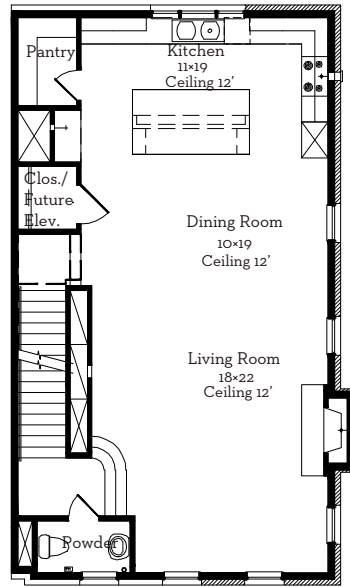

# LOVETT

H O M E S

1308 Wood Hollow Drive

3,688 sq.ft.

3 bedrooms / 3.5 baths

First Floor 609 Sq.Ft

Second Floor 1130 Sq.Ft

Third Floor 1130 Sq.Ft

Fourth Floor 819 Sq.Ft

All prices, features and plans are subject to change without notice. Square footage is approximate. No representation or warranties either expressed or implied. Are made as to the accuracy of the information herein or with respect to the suitability, usability, merchantability or conditions of any property herein described. All rights Reserved. LovettHomes 2014