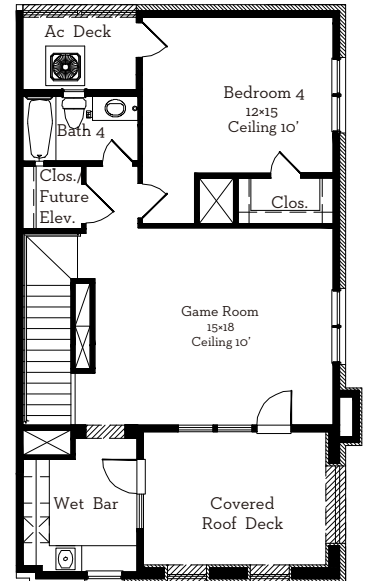

# LOVETT

H O M E S

1308 Wood Hollow Drive

3,688 sq.ft.

3 bedrooms / 3.5 baths

First Floor 609 Sq.Ft

Second Floor 1130 Sq.Ft

Third Floor 1130 Sq.Ft

Fourth Floor 819 Sq.Ft

All prices, features and plans are subject to change without notice. Square footage is approximate. No representation or warranties either expressed or implied. Are made as to the accuracy of the information herein or with respect to the suitability, usability, merchantability or conditions of any property herein described. All rights Reserved. LovettHomes 2014