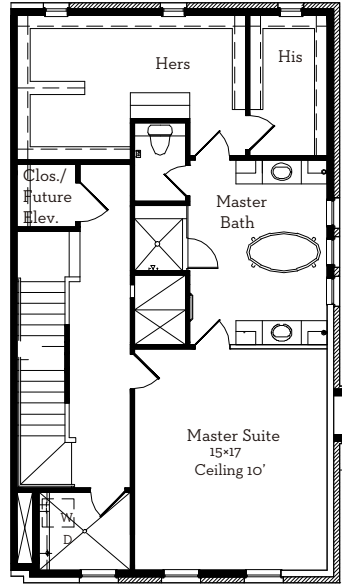

# LOVETT

H O M E S

1308 Wood Hollow Drive

3,688 sq.ft.

3 bedrooms / 3.5 baths

First Floor 609 Sq.Ft

Second Floor 1130 Sq.Ft

Third Floor 1130 Sq.Ft

Fourth Floor 819 Sq.Ft

All prices, features and plans are subject to change without notice. Square footage is approximate. No representation or warranties either expressed or implied. Are made as to the accuracy of the information herein or with respect to the suitability, usability, merchantability or conditions of any property herein described. All rights Reserved. LovettHomes 2014