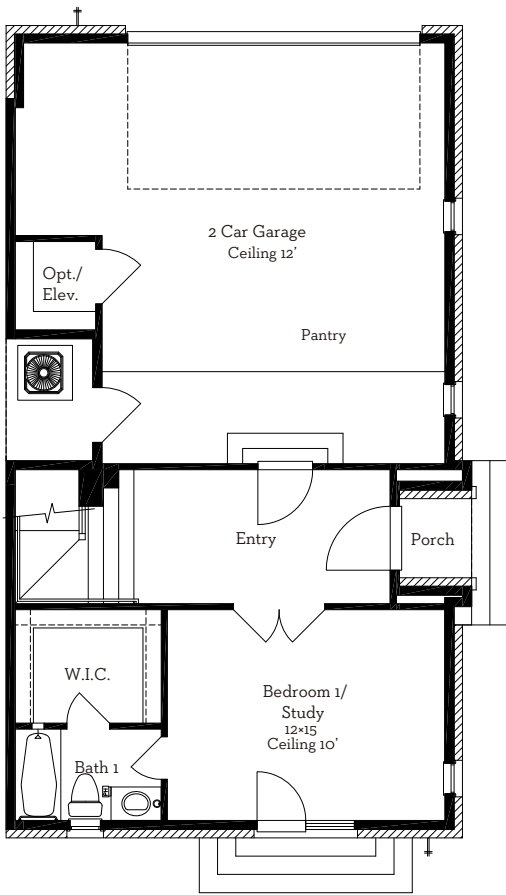

— EST 1980 —

LOVETT

H O M E S

Avalon Southside

2,546 sq.ft.

3 bedrooms / 3.5 baths

WWW.LOVETTHOMES.COM

— EST 1980 —

LOVETT

H O M E S

Avalon Southside

2,546 sq.ft.

3 bedrooms / 3.5 baths

First Floor 501 Sq.Ft

Second Floor 1027 Sq.Ft

Third Floor 1018 Sq.Ft