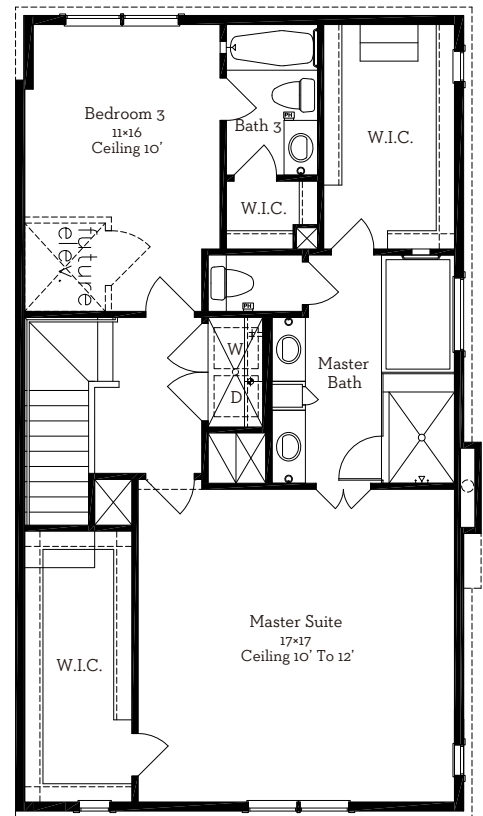

— EST 1980 —

LOVETT

H O M E S

Avalon Southside

2,546 sq.ft.

3 bedrooms / 3.5 baths

WWW.LOVETTHOMES.COM

— EST 1980 —

LOVETT

H O M E S

Avalon Southside

2,546 sq.ft.

3 bedrooms / 3.5 baths

First Floor 501 Sq.Ft

Second Floor 1027 Sq.Ft

Third Floor 1018 Sq.Ft

All prices, features and plans are subject to change without notice. Square footage is approximate. No representation or warranties either expressed or implied Are made as to the accuracy of the information herein or with respect to the suitability, usability, merchantability or conditions of any property herein described. All rights Reserved. LovettHomes 2014