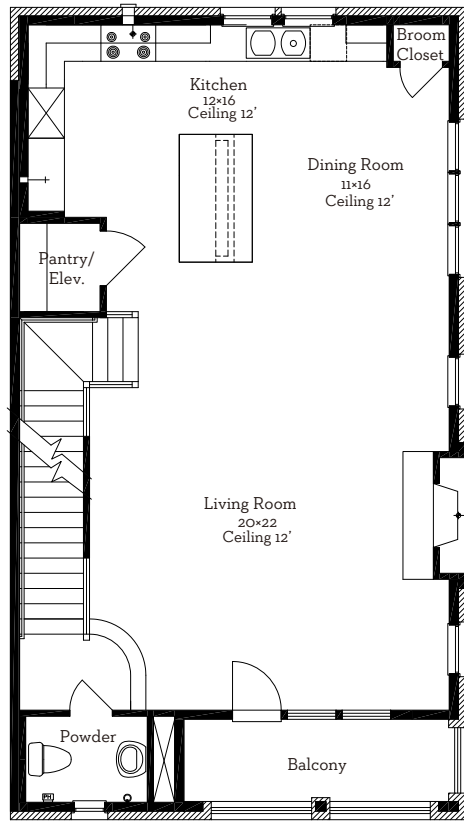

— EST 1980 —

LOVETT

H O M E S

Avalon Southside

2,546 sq.ft.

3 bedrooms / 3.5 baths

WWW.LOVETTHOMES.COM

— EST 1980 —

LOVETT

H O M E S

Avalon Southside

2,546 sq.ft.

3 bedrooms / 3.5 baths

First Floor 501 Sq.Ft

Second Floor 1027 Sq.Ft

Third Floor 1018 Sq.Ft

All prices, features and plans are subject to change without notice. Square footage is approximate. No representation or warranties either expressed or implied Are made as to the accuracy of the information herein or with respect to the suitability, usability, merchantability or conditions of any property herein described. All rights Reserved. LovettHomes 2014