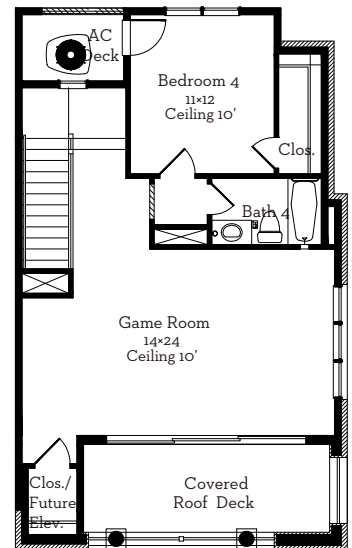

# LOVETT

H O M E S

**5 Robita Street**

3,213 sq.ft.

3 bedrooms / 3.5 baths

**First Floor 513 Sq.Ft**

**Second Floor 997 Sq.Ft**

**Third Floor 992 Sq.Ft**

**Fourth Floor 711 Sq.Ft**

All prices, features and plans are subject to change without notice. Square footage is approximate. No representation or warranties either expressed or implied Are made as to the accuracy of the information herein or with respect to the suitability, usability, merchantability or conditions of any property herein described. All rights Reserved. Lovetthomes 2014