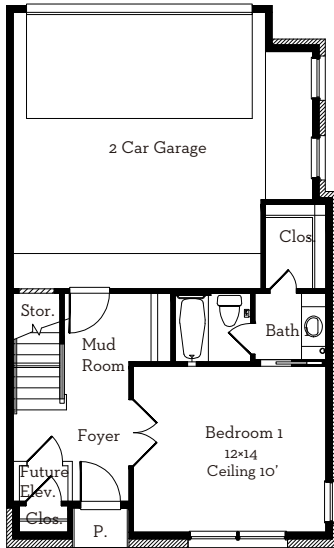

# LOVETT

H O M E S

**5 Robita Street**

3,213 sq.ft.

3 bedrooms / 3.5 baths

**First Floor 513 Sq.Ft**

**Second Floor 997 Sq.Ft**

**Third Floor 992 Sq.Ft**

**Fourth Floor 711 Sq.Ft**

All prices, features and plans are subject to change without notice. Square footage is approximate. No representation or warranties either expressed or implied Are made as to the accuracy of the information herein or with respect to the suitability, usability, merchantability or conditions of any property herein described. All rights Reserved. Lovetthomes 2014