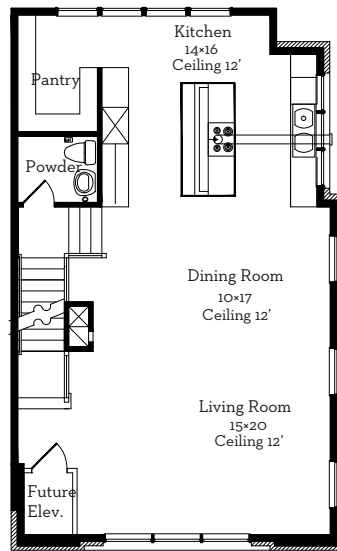

# LOVETT

H O M E S

**5 Robita Street**

3,213 sq.ft.

3 bedrooms / 3.5 baths

**First Floor 513 Sq.Ft**

**Second Floor 997 Sq.Ft**

**Third Floor 992 Sq.Ft**

**Fourth Floor 711 Sq.Ft**

All prices, features and plans are subject to change without notice. Square footage is approximate. No representation or warranties either expressed or implied Are made as to the accuracy of the information herein or with respect to the suitability, usability, merchantability or conditions of any property herein described. All rights Reserved. Lovetthomes 2014