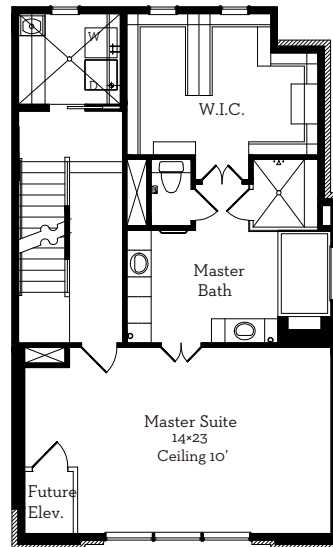

# LOVETT

H O M E S

**5 Robita Street**

3,213 sq.ft.

3 bedrooms / 3.5 baths

**First Floor 513 Sq.Ft**

**Second Floor 997 Sq.Ft**

**Third Floor 992 Sq.Ft**

**Fourth Floor 711 Sq.Ft**

All prices, features and plans are subject to change without notice. Square footage is approximate. No representation or warranties either expressed or implied Are made as to the accuracy of the information herein or with respect to the suitability, usability, merchantability or conditions of any property herein described. All rights Reserved. Lovetthomes 2014