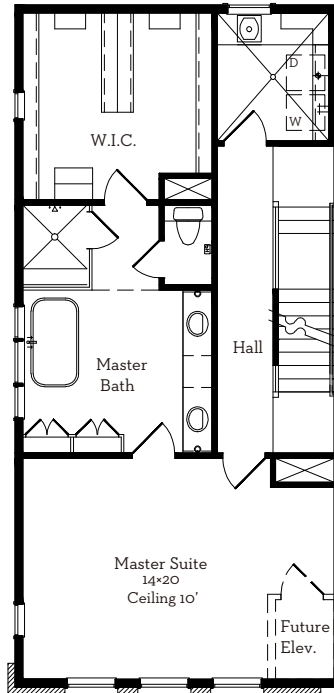

— EST 1980 —

LOVETT

H O M E S

1 Robita Street

2,790 sq.ft.

3 bedrooms / 3.5 baths

All prices, features and plans are subject to change without notice. Square footage is approximate. No representation or warranties either expressed or implied Are made as to the accuracy of the information herein or with respect to the suitability, usability, merchantability or conditions of any property herein described. All rights Reserved. Lovetthomes 2014

— EST 1980 —

LOVETT

H O M E S

1 Robita Street

2,790 sq.ft.

3 bedrooms / 3.5 baths

First Floor 385 Sq.Ft

Second Floor 839 Sq.Ft

Third Floor 890 Sq.Ft

Fourth Floor 676 Sq.Ft

All prices, features and plans are subject to change without notice. Square footage is approximate. No representation or warranties either expressed or implied. Are made as to the accuracy of the information herein or with respect to the suitability, usability, merchantability or conditions of any property herein described. All rights Reserved. LovettHomes 2014