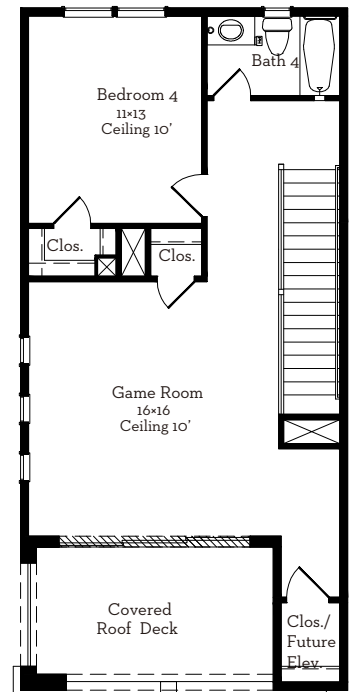

— EST 1980 —

LOVETT

H O M E S

1 Robita Street

2,790 sq.ft.

3 bedrooms / 3.5 baths

All prices, features and plans are subject to change without notice. Square footage is approximate. No representation or warranties either expressed or implied Are made as to the accuracy of the information herein or with respect to the suitability, usability, merchantability or conditions of any property herein described. All rights Reserved. Lovetthomes 2014

— EST 1980 —

LOVETT

H O M E S

1 Robita Street

2,790 sq.ft.

3 bedrooms / 3.5 baths

First Floor 385 Sq.Ft

Second Floor 839 Sq.Ft

Third Floor 890 Sq.Ft

Fourth Floor 676 Sq.Ft

All prices, features and plans are subject to change without notice. Square footage is approximate. No representation or warranties either expressed or implied. Are made as to the accuracy of the information herein or with respect to the suitability, usability, merchantability or conditions of any property herein described. All rights Reserved. LovettHomes 2014