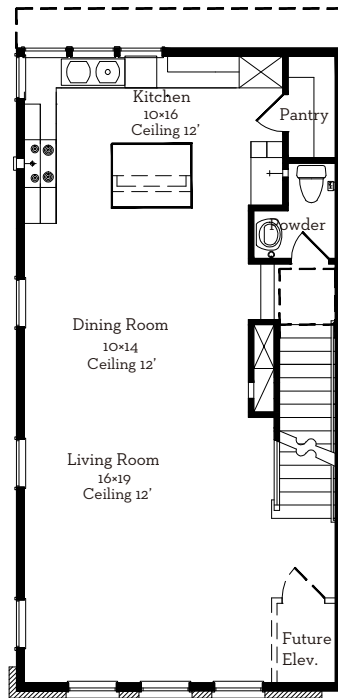

— EST 1980 —

LOVETT

H O M E S

1 Robita Street

2,790 sq.ft.

3 bedrooms / 3.5 baths

All prices, features and plans are subject to change without notice. Square footage is approximate. No representation or warranties either expressed or implied Are made as to the accuracy of the information herein or with respect to the suitability, usability, merchantability or conditions of any property herein described. All rights Reserved. Lovetthomes 2014

— EST 1980 —

LOVETT

H O M E S

1 Robita Street

2,790 sq.ft.

3 bedrooms / 3.5 baths

First Floor 385 Sq.Ft

Second Floor 839 Sq.Ft

Third Floor 890 Sq.Ft

Fourth Floor 676 Sq.Ft

All prices, features and plans are subject to change without notice. Square footage is approximate. No representation or warranties either expressed or implied. Are made as to the accuracy of the information herein or with respect to the suitability, usability, merchantability or conditions of any property herein described. All rights Reserved. LovettHomes 2014