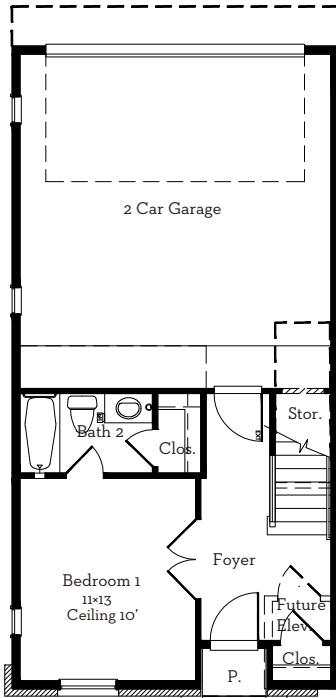

— EST 1980 —

LOVETT

H O M E S

1 Robita Street

2,790 sq.ft.

3 bedrooms / 3.5 baths

All prices, features and plans are subject to change without notice. Square footage is approximate. No representation or warranties either expressed or implied Are made as to the accuracy of the information herein or with respect to the suitability, usability, merchantability or conditions of any property herein described. All rights Reserved. Lovetthomes 2014

— EST 1980 —

LOVETT

H O M E S

1 Robita Street

2,790 sq.ft.

3 bedrooms / 3.5 baths

First Floor 385 Sq.Ft

Second Floor 839 Sq.Ft

Third Floor 890 Sq.Ft

Fourth Floor 676 Sq.Ft

All prices, features and plans are subject to change without notice. Square footage is approximate. No representation or warranties either expressed or implied. Are made as to the accuracy of the information herein or with respect to the suitability, usability, merchantability or conditions of any property herein described. All rights Reserved. LovettHomes 2014