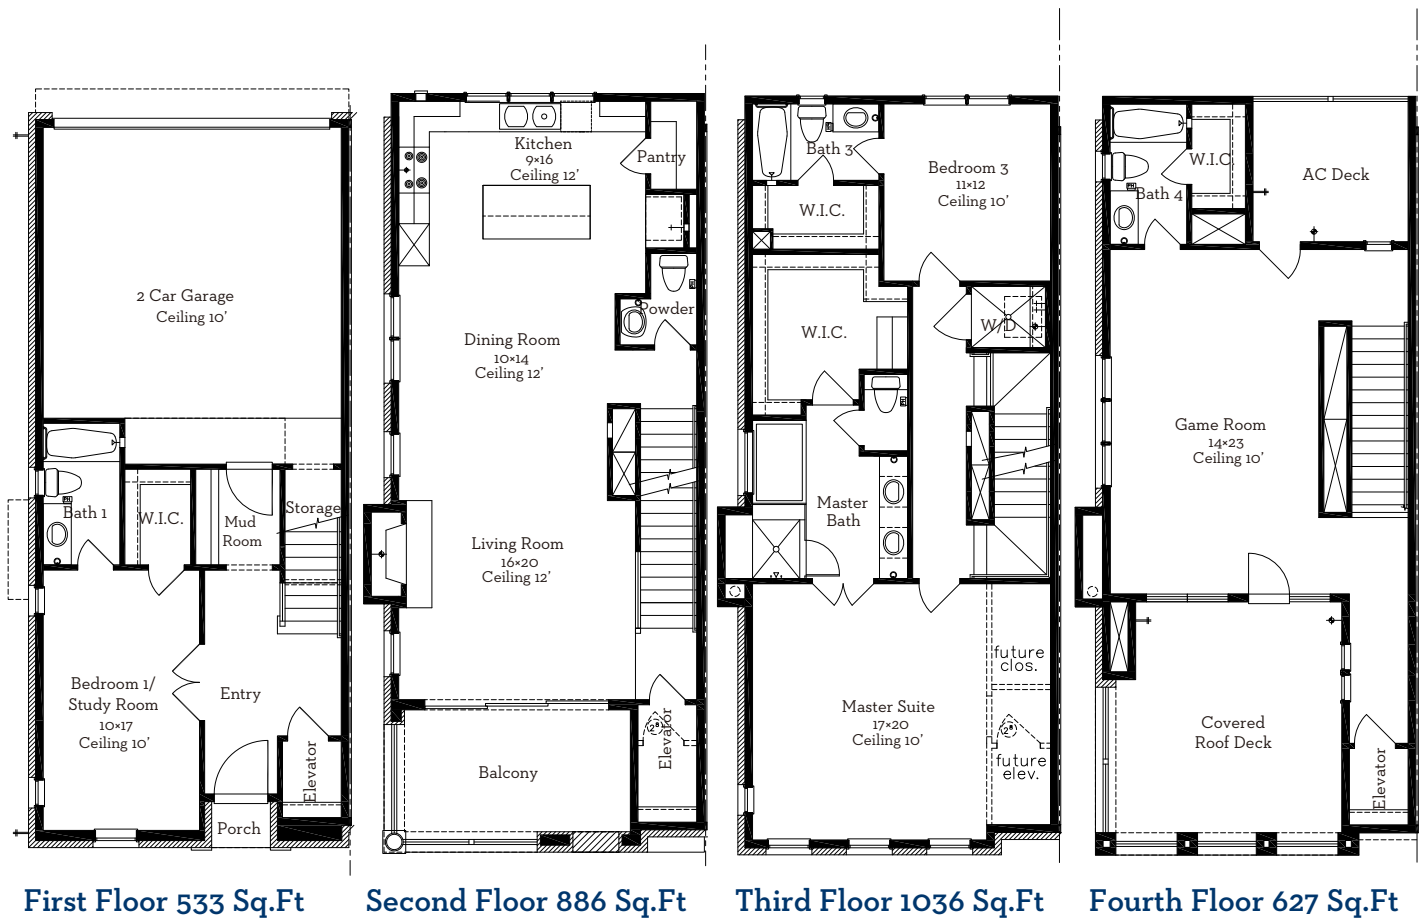

— EST 1980 —

LOVETT

H O M E S

7507 Cuadro Lane

3,082 sq.ft.

3 bedrooms / 3.5 baths

WWW.LOVETTHOMES.COM

— EST 1980 —

LOVETT

H O M E S

7507 Cuadro Lane

3,082 sq.ft.

3 bedrooms / 3.5 baths

All prices, features and plans are subject to change without notice. Square footage is approximate. No representation or warranties either expressed or implied Are made as to the accuracy of the information herein or with respect to the suitability, usability, merchantability or conditions of any property herein described. All rights Reserved. LovettHomes 2014