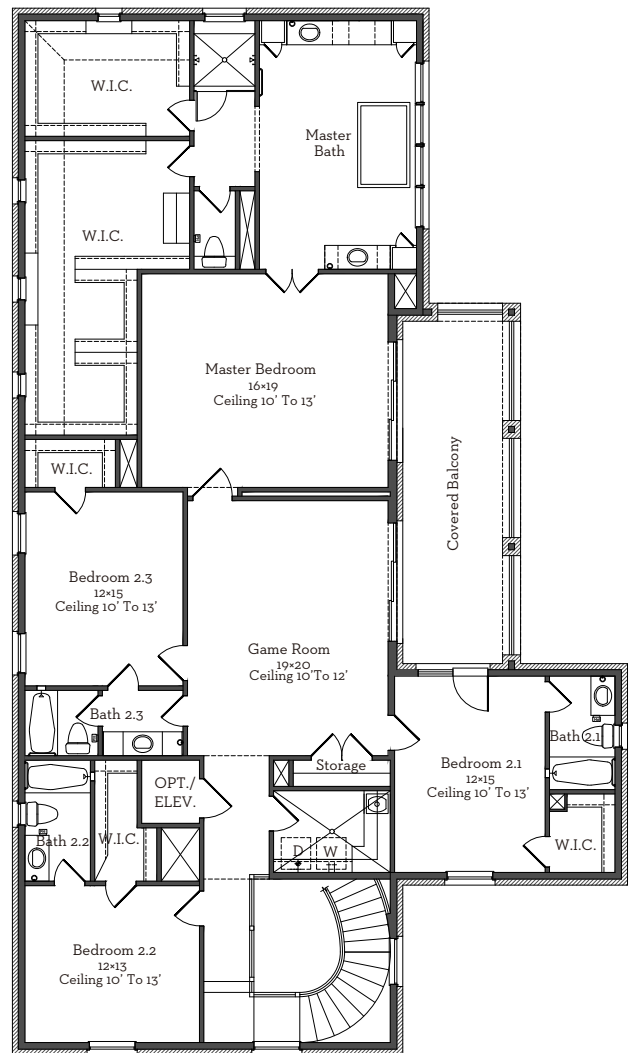

— EST 1980 —

LOVETT

H O M E S

7502 Ciano Lane

4,565 sq.ft.

5 bedrooms / 5.5 baths

WWW.LOVETTHOMES.COM

— EST 1980 —

LOVETT

H O M E S

7502 Ciano Lane

4,565 sq.ft.

5 bedrooms / 5.5 baths

First Floor 2016 Sq.Ft

Second Floor 2549 Sq.Ft

All prices, features and plans are subject to change without notice. Square footage is approximate. No representation or warranties either expressed or implied. Are made as to the accuracy of the information herein or with respect to the suitability, usability, merchantability or conditions of any property herein described. All rights Reserved. LovettHomes 2014