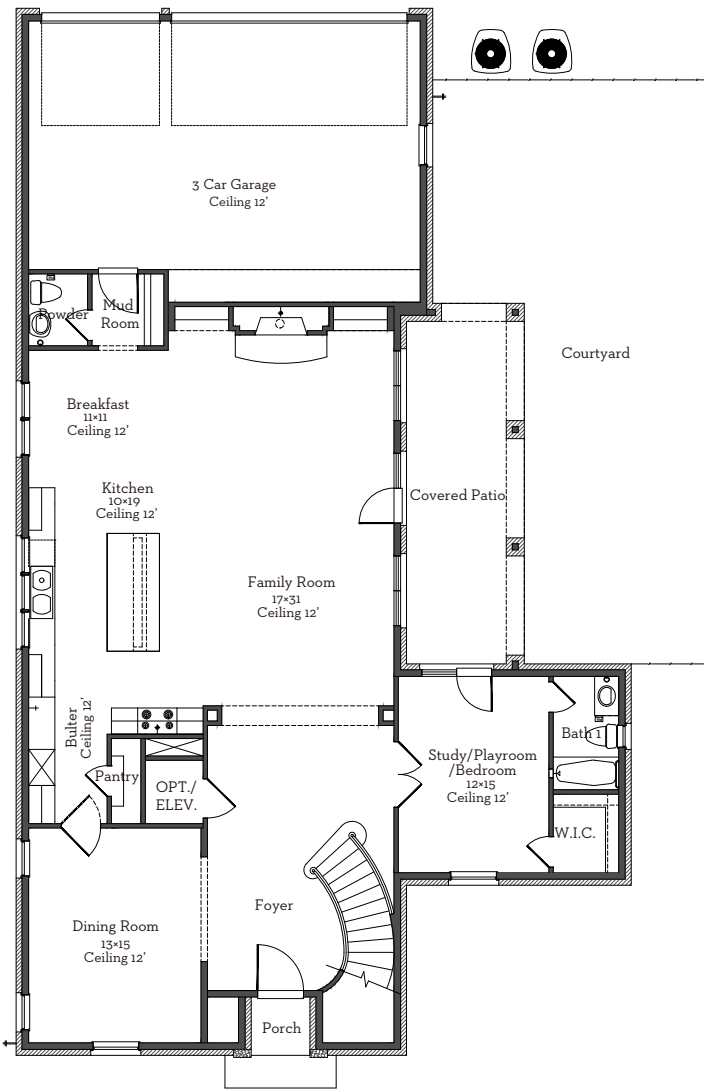

— EST 1980 —

LOVETT

H O M E S

7502 Ciano Lane

4,565 sq.ft.

5 bedrooms / 5.5 baths

WWW.LOVETTHOMES.COM

— EST 1980 —

LOVETT

H O M E S

7502 Ciano Lane

4,565 sq.ft.

5 bedrooms / 5.5 baths

First Floor 2016 Sq.Ft

Second Floor 2549 Sq.Ft

All prices, features and plans are subject to change without notice. Square footage is approximate. No representation or warranties either expressed or implied. Are made as to the accuracy of the information herein or with respect to the suitability, usability, merchantability or conditions of any property herein described. All rights Reserved. LovettHomes 2014