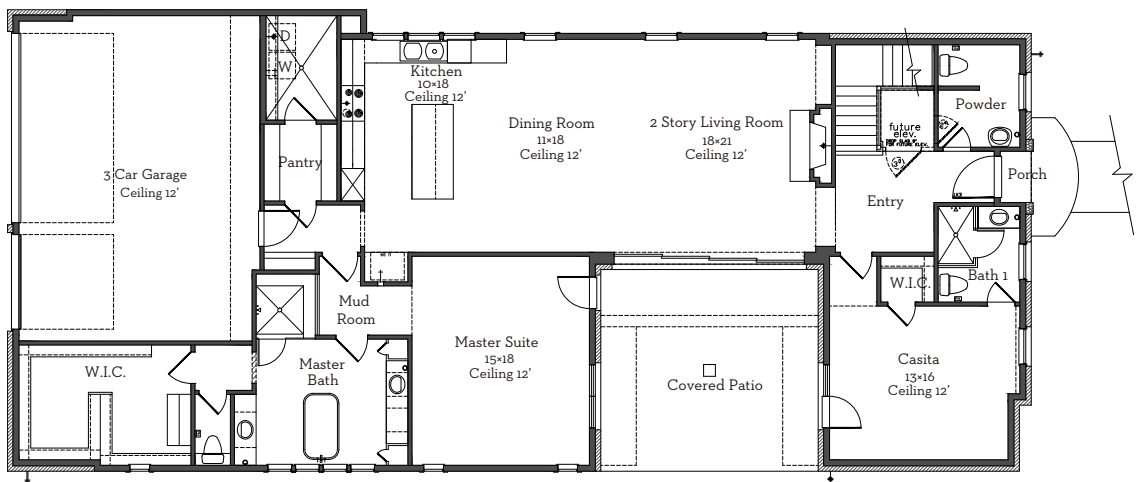

# LOVETT

H O M E S

**1126 Castellina Lane**

4,080 sq.ft.

5 bedrooms / 5.5 baths

[WWW.LOVETTHOMES.COM](http://WWW.LOVETTHOMES.COM)

— EST 1980 —

# LOVETT

H O M E S

**1126 Castellina Lane**  
4,080 sq.ft.

5 bedrooms / 5.5 baths

**First Floor 2338 Sq.Ft**

**Second Floor 1742 Sq.Ft**

All prices, features and plans are subject to change without notice. Square footage is approximate. No representation or warranties either expressed or implied Are made as to the accuracy of the information herein or with respect to the suitability, usability, merchantability or conditions of any property herein described. All rights Reserved. Lovethomes 2014