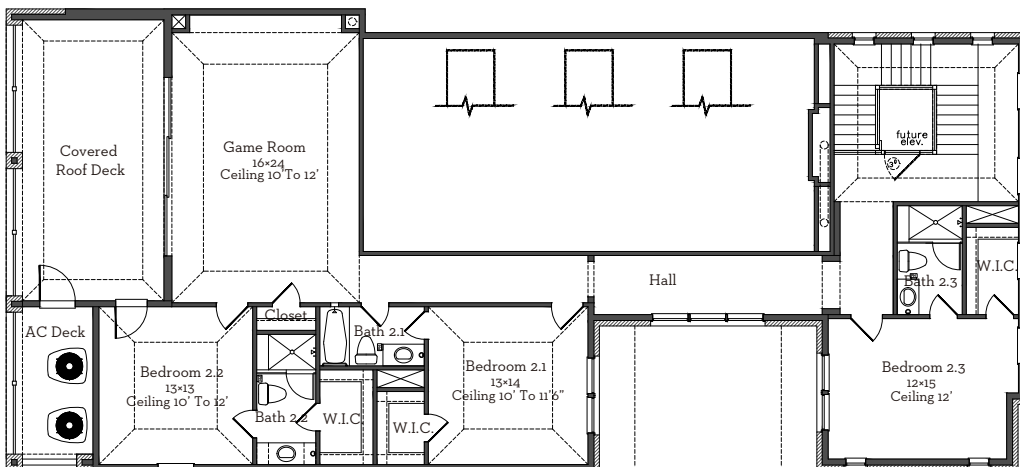

# LOVETT

H O M E S

**1126 Castellina Lane**

4,080 sq.ft.

5 bedrooms / 5.5 baths

[WWW.LOVETTHOMES.COM](http://WWW.LOVETTHOMES.COM)

— EST 1980 —

# LOVETT

H O M E S

**1126 Castellina Lane**  
4,080 sq.ft.

5 bedrooms / 5.5 baths

**First Floor 2338 Sq.Ft**

**Second Floor 1742 Sq.Ft**

All prices, features and plans are subject to change without notice. Square footage is approximate. No representation or warranties either expressed or implied Are made as to the accuracy of the information herein or with respect to the suitability, usability, merchantability or conditions of any property herein described. All rights Reserved. Lovethomes 2014