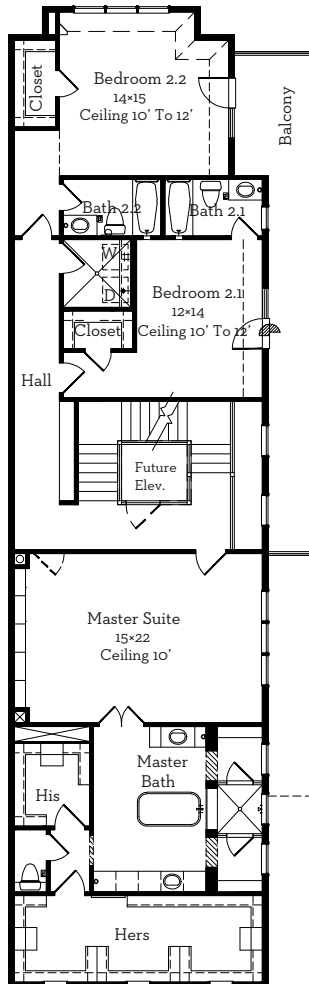

# LOVETT

H O M E S

**6012 Inwood Dr.**

3,619 sq.ft.

3 bedrooms / 4.5 baths

All prices, features and plans are subject to change without notice. Square footage is approximate. No representation or warranties either expressed or implied Are made as to the accuracy of the information herein or with respect to the suitability, usability, merchantability or conditions of any property herein described. All rights Reserved. Lovetthomes 2014

— EST 1980 —

# LOVETT

H O M E S

**6012 Inwood Dr.**

3,619 sq.ft.

3 bedrooms / 4.5 baths

**First Floor 1329 Sq.Ft**

**Second Floor 1879 Sq.Ft**

**Third Floor 411 Sq.Ft**

All prices, features and plans are subject to change without notice. Square footage is approximate. No representation or warranties either expressed or implied. Are made as to the accuracy of the information herein or with respect to the suitability, usability, merchantability or conditions of any property herein described. All rights Reserved. LovettHomes 2014