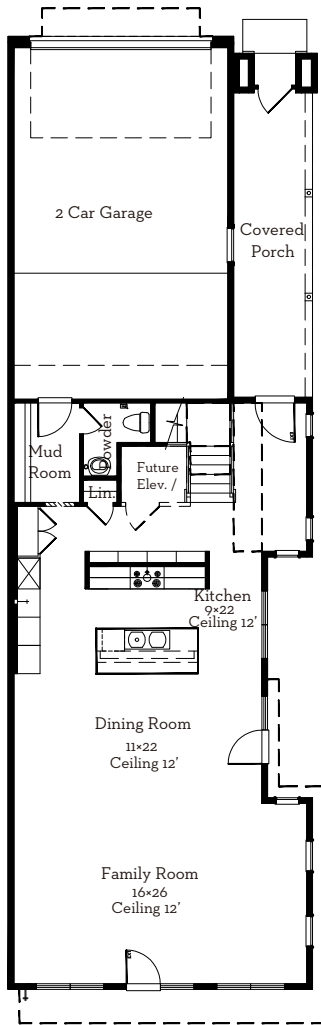

# LOVETT

H O M E S

**6012 Inwood Dr.**

3,619 sq.ft.

3 bedrooms / 4.5 baths

All prices, features and plans are subject to change without notice. Square footage is approximate. No representation or warranties either expressed or implied Are made as to the accuracy of the information herein or with respect to the suitability, usability, merchantability or conditions of any property herein described. All rights Reserved. Lovetthomes 2014

# LOVETT

H O M E S

**6012 Inwood Dr.**

3,619 sq.ft.

3 bedrooms / 4.5 baths

**First Floor 1329 Sq.Ft**

**Second Floor 1879 Sq.Ft**

**Third Floor 411 Sq.Ft**