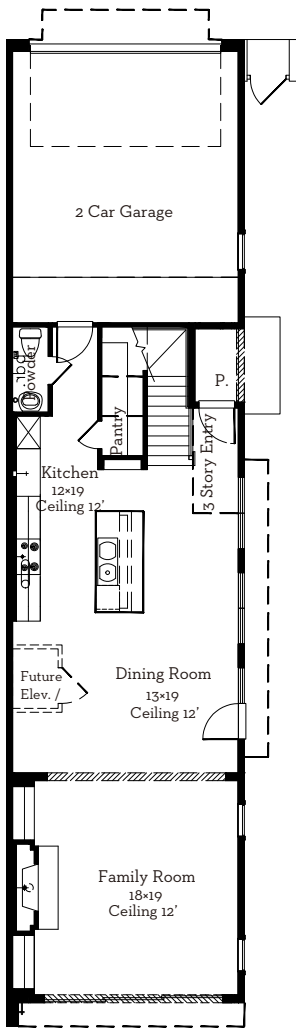

— EST 1980 —

LOVETT

H O M E S

6010 Inwood Dr.

3,369 sq.ft.

3 bedrooms / 3.5 baths

All prices, features and plans are subject to change without notice. Square footage is approximate. No representation or warranties either expressed or implied Are made as to the accuracy of the information herein or with respect to the suitability, usability, merchantability or conditions of any property herein described. All rights Reserved. Lovetthomes 2014

— EST 1980 —

LOVETT

H O M E S

6010 Inwood Dr.

3,369 sq.ft.

3 bedrooms / 3.5 baths

First Floor 1116 Sq.Ft

Second Floor 1673 Sq.Ft

Third Floor 580 Sq.Ft

All prices, features and plans are subject to change without notice. Square footage is approximate. No representation or warranties either expressed or implied. Are made as to the accuracy of the information herein or with respect to the suitability, usability, merchantability or conditions of any property herein described. All rights Reserved. LovettHomes 2014