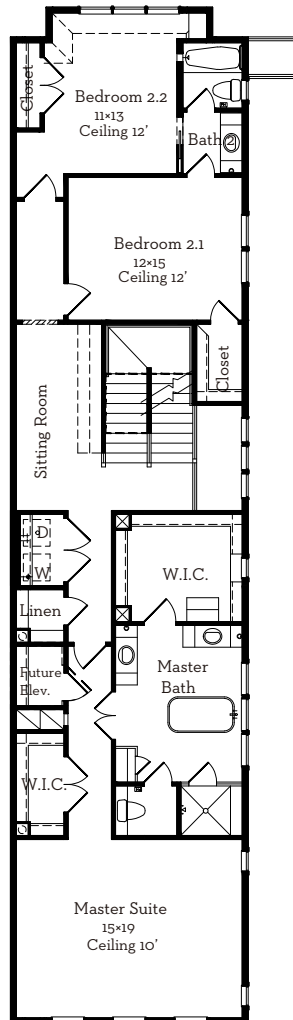

— EST 1980 —

LOVETT

H O M E S

6010 Inwood Dr.

3,369 sq.ft.

3 bedrooms / 3.5 baths

All prices, features and plans are subject to change without notice. Square footage is approximate. No representation or warranties either expressed or implied Are made as to the accuracy of the information herein or with respect to the suitability, usability, merchantability or conditions of any property herein described. All rights Reserved. Lovetthomes 2014

— EST 1980 —

LOVETT

H O M E S

6010 Inwood Dr.

3,369 sq.ft.

3 bedrooms / 3.5 baths

First Floor 1116 Sq.Ft

Second Floor 1673 Sq.Ft

Third Floor 580 Sq.Ft

All prices, features and plans are subject to change without notice. Square footage is approximate. No representation or warranties either expressed or implied. Are made as to the accuracy of the information herein or with respect to the suitability, usability, merchantability or conditions of any property herein described. All rights Reserved. LovettHomes 2014