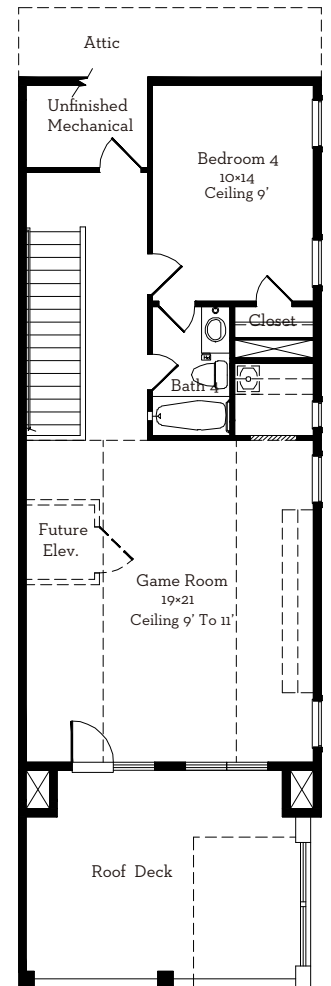

— EST 1980 —

LOVETT

H O M E S

6818 Bellgreen Drive

3,760 sq.ft.

4 bedrooms / 4.5 baths

Same Elevation

All prices, features and plans are subject to change without notice. Square footage is approximate. No representation or warranties either expressed or implied. Are made as to the accuracy of the information herein or with respect to the suitability, usability, merchantability or conditions of any property herein described. All rights Reserved. Lovetthomes 2014

— EST 1980 —

LOVETT

H O M E S

6818 Bellgreen Drive

3,760 sq.ft.

4 bedrooms / 4.5 baths

First Floor 600 Sq.Ft

Second Floor 1143 Sq.Ft

Third Floor 1238 Sq.Ft

Fourth Floor 779 Sq.Ft

All prices, features and plans are subject to change without notice. Square footage is approximate. No representation or warranties either expressed or implied. Are made as to the accuracy of the information herein or with respect to the suitability, usability, merchantability or conditions of any property herein described. All rights Reserved. LovettHomes 2014