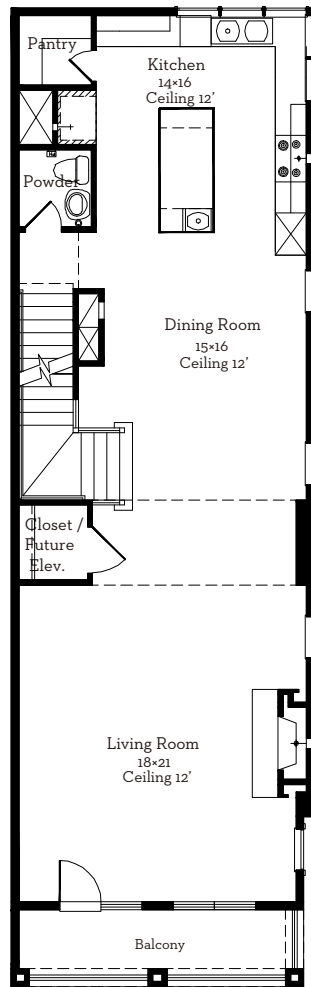

— EST 1980 —

LOVETT

H O M E S

6818 Bellgreen Drive

3,760 sq.ft.

4 bedrooms / 4.5 baths

Same Elevation

All prices, features and plans are subject to change without notice. Square footage is approximate. No representation or warranties either expressed or implied. Are made as to the accuracy of the information herein or with respect to the suitability, usability, merchantability or conditions of any property herein described. All rights Reserved. Lovetthomes 2014

— EST 1980 —

LOVETT

H O M E S

6818 Bellgreen Drive

3,760 sq.ft.

4 bedrooms / 4.5 baths

First Floor 600 Sq.Ft

Second Floor 1143 Sq.Ft

Third Floor 1238 Sq.Ft

Fourth Floor 779 Sq.Ft

All prices, features and plans are subject to change without notice. Square footage is approximate. No representation or warranties either expressed or implied. Are made as to the accuracy of the information herein or with respect to the suitability, usability, merchantability or conditions of any property herein described. All rights Reserved. LovettHomes 2014