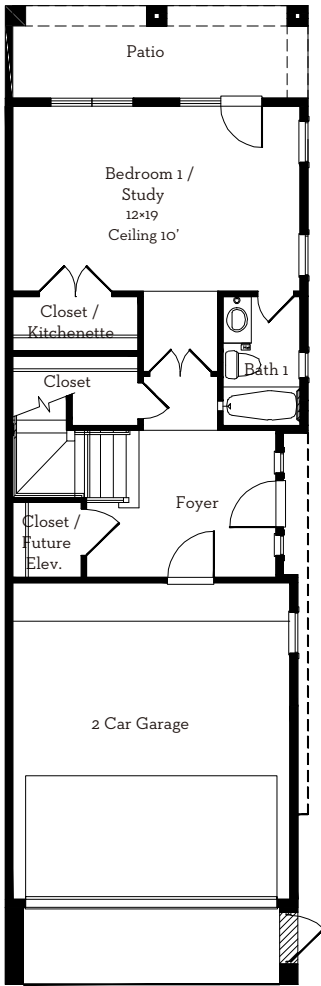

— EST 1980 —

LOVETT

H O M E S

6818 Bellgreen Drive

3,760 sq.ft.

4 bedrooms / 4.5 baths

Same Elevation

All prices, features and plans are subject to change without notice. Square footage is approximate. No representation or warranties either expressed or implied. Are made as to the accuracy of the information herein or with respect to the suitability, usability, merchantability or conditions of any property herein described. All rights Reserved. Lovetthomes 2014

— EST 1980 —

LOVETT

H O M E S

6818 Bellgreen Drive

3,760 sq.ft.

4 bedrooms / 4.5 baths

First Floor 600 Sq.Ft

Second Floor 1143 Sq.Ft

Third Floor 1238 Sq.Ft

Fourth Floor 779 Sq.Ft

All prices, features and plans are subject to change without notice. Square footage is approximate. No representation or warranties either expressed or implied. Are made as to the accuracy of the information herein or with respect to the suitability, usability, merchantability or conditions of any property herein described. All rights Reserved. LovettHomes 2014