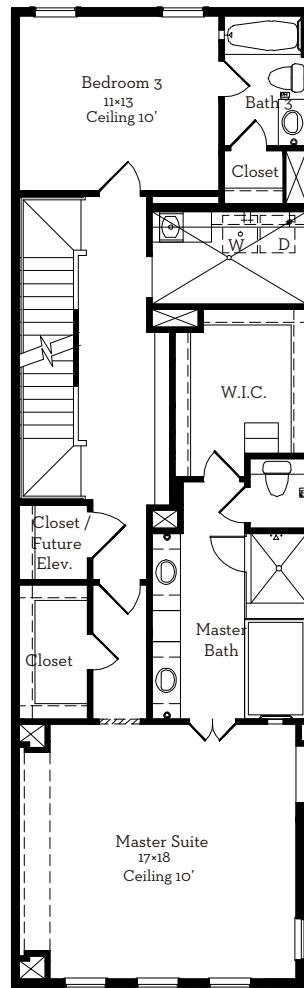

— EST 1980 —

LOVETT

H O M E S

6818 Bellgreen Drive

3,760 sq.ft.

4 bedrooms / 4.5 baths

Same Elevation

All prices, features and plans are subject to change without notice. Square footage is approximate. No representation or warranties either expressed or implied. Are made as to the accuracy of the information herein or with respect to the suitability, usability, merchantability or conditions of any property herein described. All rights Reserved. Lovetthomes 2014

— EST 1980 —

LOVETT

H O M E S

6818 Bellgreen Drive

3,760 sq.ft.

4 bedrooms / 4.5 baths

First Floor 600 Sq.Ft

Second Floor 1143 Sq.Ft

Third Floor 1238 Sq.Ft

Fourth Floor 779 Sq.Ft

All prices, features and plans are subject to change without notice. Square footage is approximate. No representation or warranties either expressed or implied. Are made as to the accuracy of the information herein or with respect to the suitability, usability, merchantability or conditions of any property herein described. All rights Reserved. LovettHomes 2014