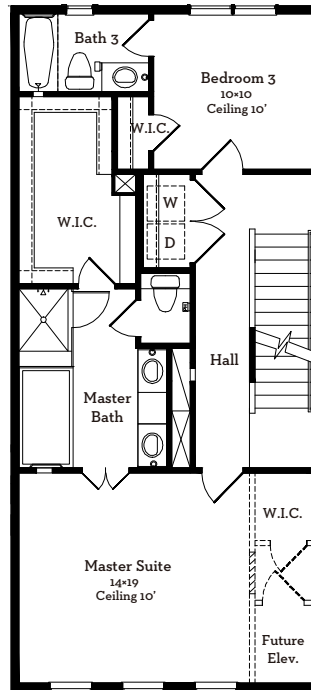

# LOVETT

H O M E S

6107 Westview Drive

2,786 sq.ft.

4 bedrooms / 4.5 baths

First Floor 406 Sq.Ft

Second Floor 881 Sq.Ft

Third Floor 880 Sq.Ft

Fourth Floor 619 Sq.Ft

All prices, features and plans are subject to change without notice. Square footage is approximate. No representation or warranties either expressed or implied. Are made as to the accuracy of the information herein or with respect to the suitability, usability, merchantability or conditions of any property herein described. All rights Reserved. LovettHomes 2014