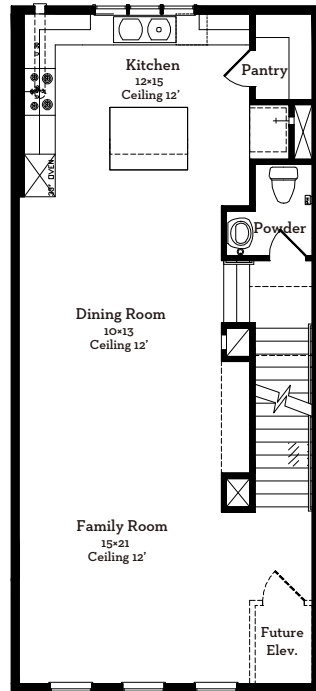

# LOVETT

H O M E S

6107 Westview Drive

2,786 sq.ft.

4 bedrooms / 4.5 baths

First Floor 406 Sq.Ft

Second Floor 881 Sq.Ft

Third Floor 880 Sq.Ft

Fourth Floor 619 Sq.Ft

All prices, features and plans are subject to change without notice. Square footage is approximate. No representation or warranties either expressed or implied. Are made as to the accuracy of the information herein or with respect to the suitability, usability, merchantability or conditions of any property herein described. All rights Reserved. LovettHomes 2014