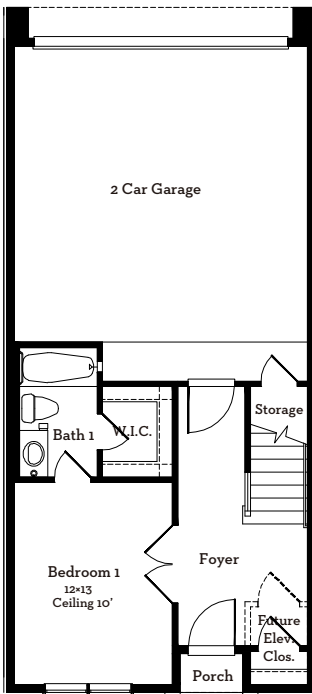

# LOVETT

H O M E S

**6107 Westview Drive**

2,786 sq.ft.

4 bedrooms / 4.5 baths

[WWW.LOVETTHOMES.COM](http://WWW.LOVETTHOMES.COM)

— EST 1980 —

# LOVETT

H O M E S

6107 Westview Drive

2,786 sq.ft.

4 bedrooms / 4.5 baths

First Floor 406 Sq.Ft

Second Floor 881 Sq.Ft

Third Floor 880 Sq.Ft