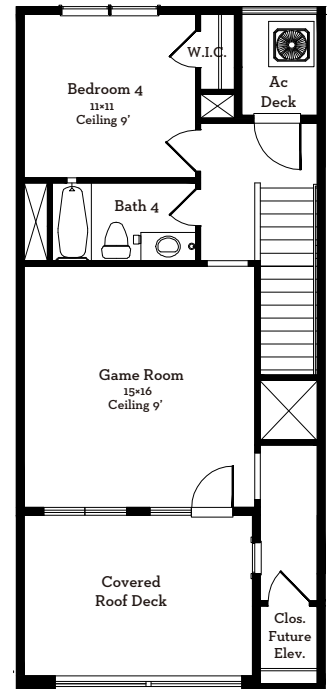

# LOVETT

H O M E S

6107 Westview Drive

2,786 sq.ft.

4 bedrooms / 4.5 baths

First Floor 406 Sq.Ft

Second Floor 881 Sq.Ft

Third Floor 880 Sq.Ft

Fourth Floor 619 Sq.Ft

All prices, features and plans are subject to change without notice. Square footage is approximate. No representation or warranties either expressed or implied. Are made as to the accuracy of the information herein or with respect to the suitability, usability, merchantability or conditions of any property herein described. All rights Reserved. LovettHomes 2014