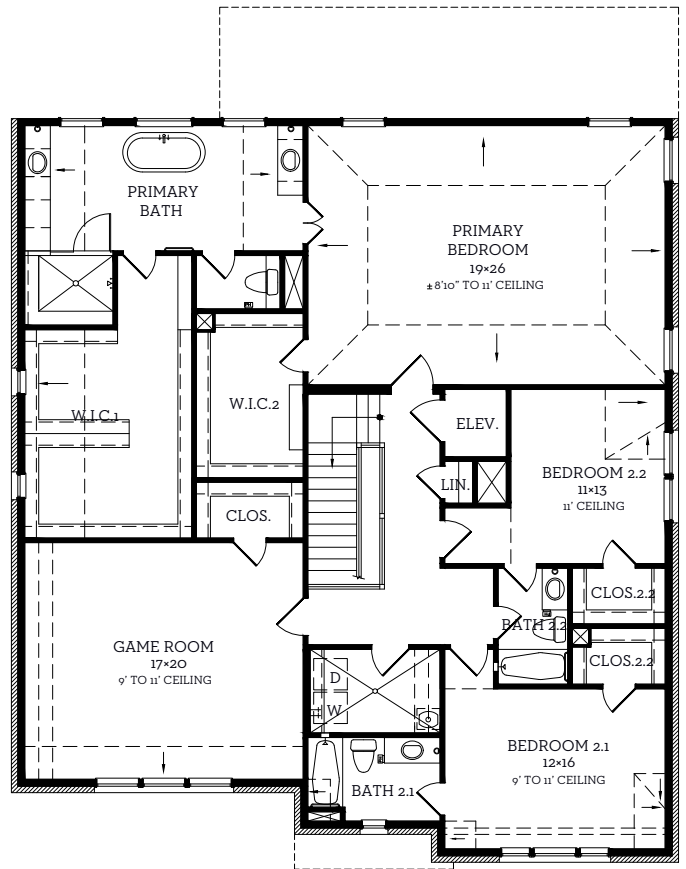

# BRIAR RAINTREE HOMES, LLC

5120 Patrick Henry

4,389 sq.ft.

4 bedrooms / 4.5 baths

# BRIAR RAINTREE HOMES, LLC

5120 Patrick Henry

4,389 sq.ft.

4 bedrooms / 4.5 baths

First Floor  
2022 sq.ft.

Second Floor  
2367 sq.ft.