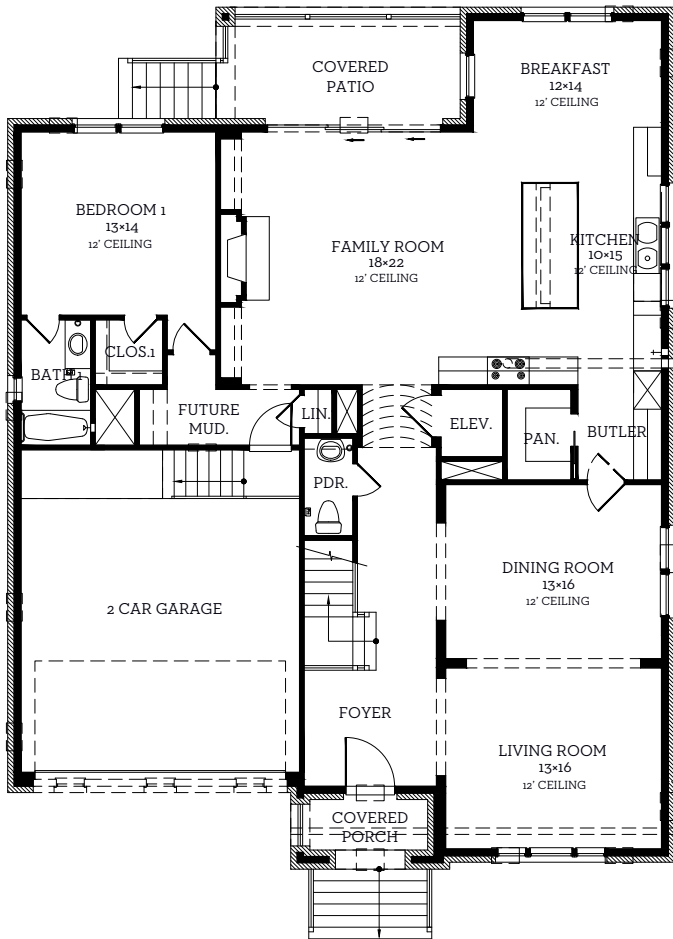

# BRIAR RAINTREE HOMES, LLC

5120 Patrick Henry

4,389 sq.ft.

4 bedrooms / 4.5 baths

# BRIAR RAINTREE HOMES, LLC

5120 Patrick Henry

4,389 sq.ft.

4 bedrooms / 4.5 baths

First Floor  
2022 sq.ft.

Second Floor  
2367 sq.ft.