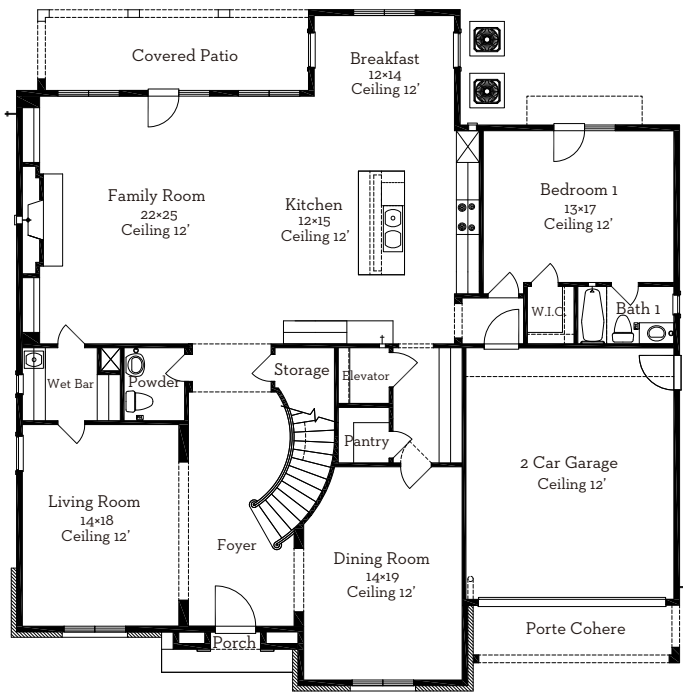

— EST 1980 —

LOVETT

H O M E S

4715 Devon

4,928 sq.ft.

5 bedrooms / 4.5 baths

WWW.LOVETHOMES.COM

— EST 1980 —

LOVETT

H O M E S

4715 Devon

4,928 sq.ft.

5 bedrooms / 4.5 baths

First Floor 2372 Sq.Ft

Second Floor 2556 Sq.Ft

All prices, features and plans are subject to change without notice. Square footage is approximate. No representation or warranties either expressed or implied Are made as to the accuracy of the information herein or with respect to the suitability, usability, merchantability or conditions of any property herein described. All rights Reserved. LovettHomes 2014