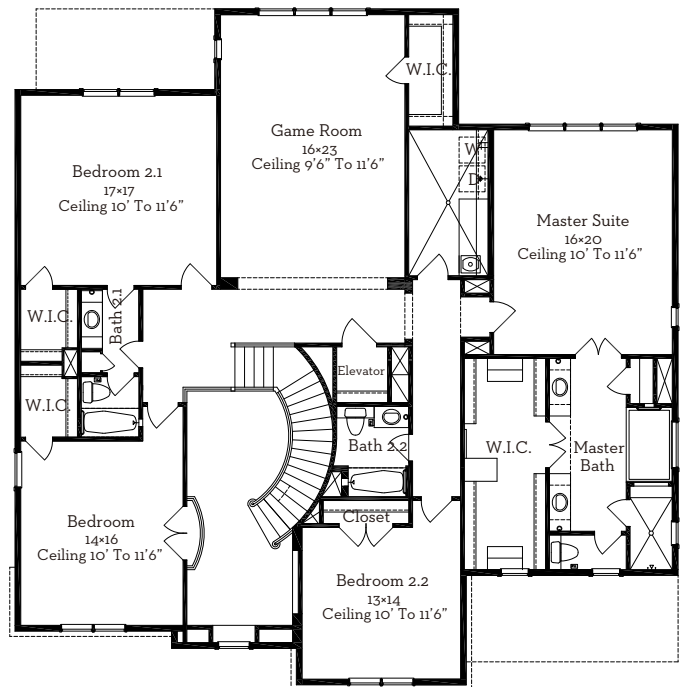

LOVETT

H O M E S

4715 Devon

4,928 sq.ft.

5 bedrooms / 4.5 baths

First Floor 2372 Sq.Ft

Second Floor 2556 Sq.Ft

All prices, features and plans are subject to change without notice. Square footage is approximate. No representation or warranties either expressed or implied Are made as to the accuracy of the information herein or with respect to the suitability, usability, merchantability or conditions of any property herein described. All rights Reserved. LovettHomes 2014