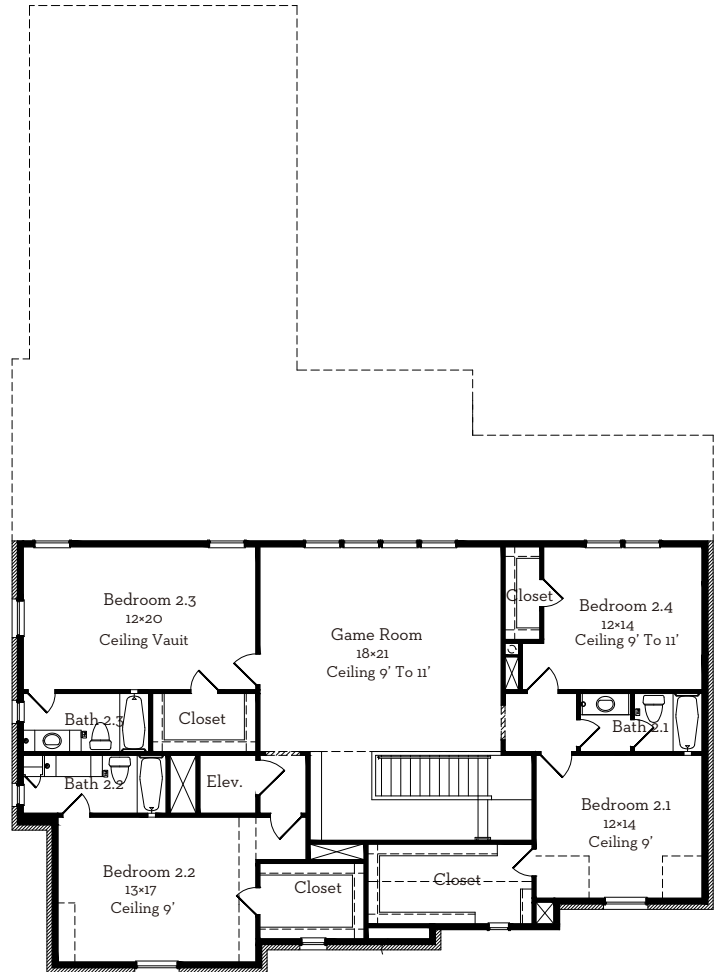

— EST 1980 —

LOVETT

H O M E S

12803 Figaro Dr.

4,602 sq.ft.

5 bedrooms / 4.5 baths

All prices, features and plans are subject to change without notice. Square footage is approximate. No representation or warranties either expressed or implied. Are made as to the accuracy of the information herein or with respect to the suitability, usability, merchantability or conditions of any property herein described. All rights Reserved. Lovetthomes 2014

— EST 1980 —

LOVETT

H O M E S

12803 Figaro Dr.

4,602 sq.ft.

5 bedrooms / 4.5 baths

First Floor 2589 Sq.Ft

Second Floor 2013 Sq.Ft