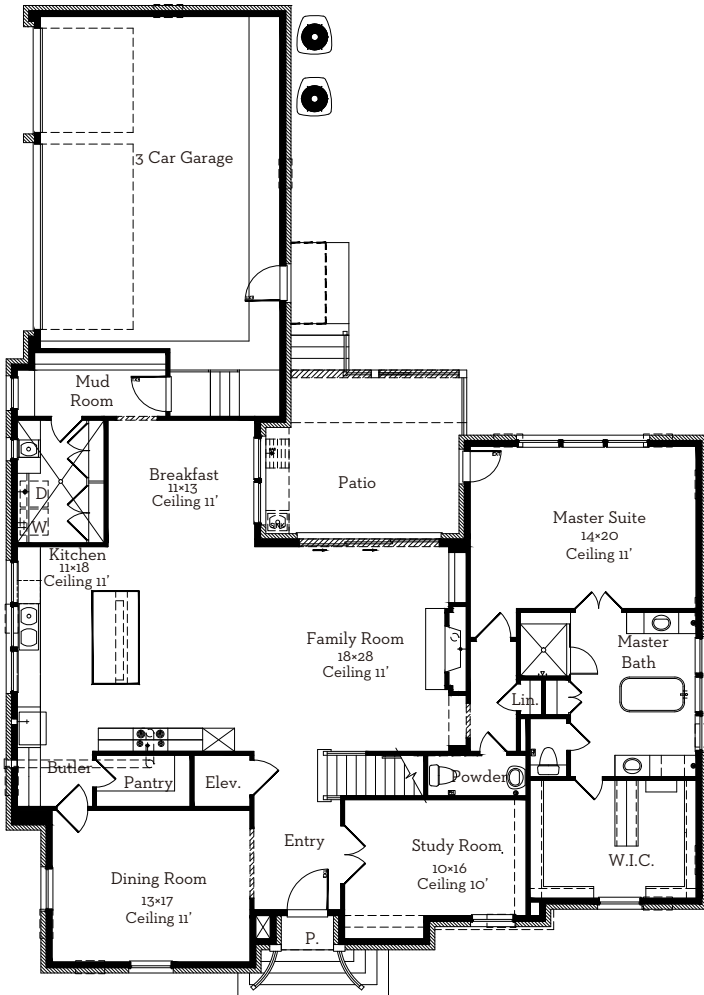

— EST 1980 —

LOVETT

H O M E S

12803 Figaro Dr.

4,602 sq.ft.

5 bedrooms / 4.5 baths

All prices, features and plans are subject to change without notice. Square footage is approximate. No representation or warranties either expressed or implied. Are made as to the accuracy of the information herein or with respect to the suitability, usability, merchantability or conditions of any property herein described. All rights Reserved. Lovetthomes 2014

— EST 1980 —

LOVETT

H O M E S

12803 Figaro Dr.

4,602 sq.ft.

5 bedrooms / 4.5 baths

First Floor 2589 Sq.Ft

Second Floor 2013 Sq.Ft

All prices, features and plans are subject to change without notice. Square footage is approximate. No representation or warranties either expressed or implied. Are made as to the accuracy of the information herein or with respect to the suitability, usability, merchantability or conditions of any property herein described. All rights Reserved. LovettHomes 2014