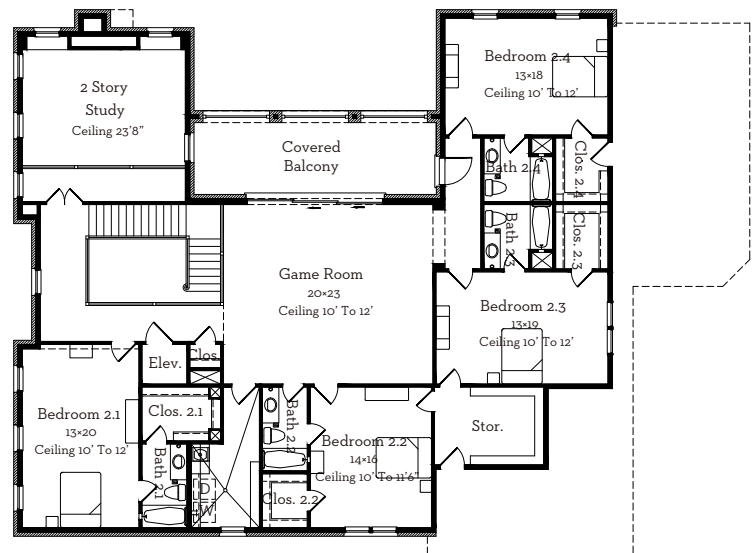

— EST 1980 —

LOVETT

H O M E S

12440 Cobblestone

5,795 sq.ft.

5 bedrooms / 6 baths

All prices, features and plans are subject to change without notice. Square footage is approximate. No representation or warranties either expressed or implied. Are made as to the accuracy of the information herein or with respect to the suitability, usability, merchantability or conditions of any property herein described. All rights Reserved. Lovetthomes 2020

— EST 1980 —

LOVETT

H O M E S

12440 Cobblestone

5,795 sq.ft.

5 bedrooms / 6 baths

First Floor 3194 Sq.Ft

Second Floor 2601 Sq.Ft