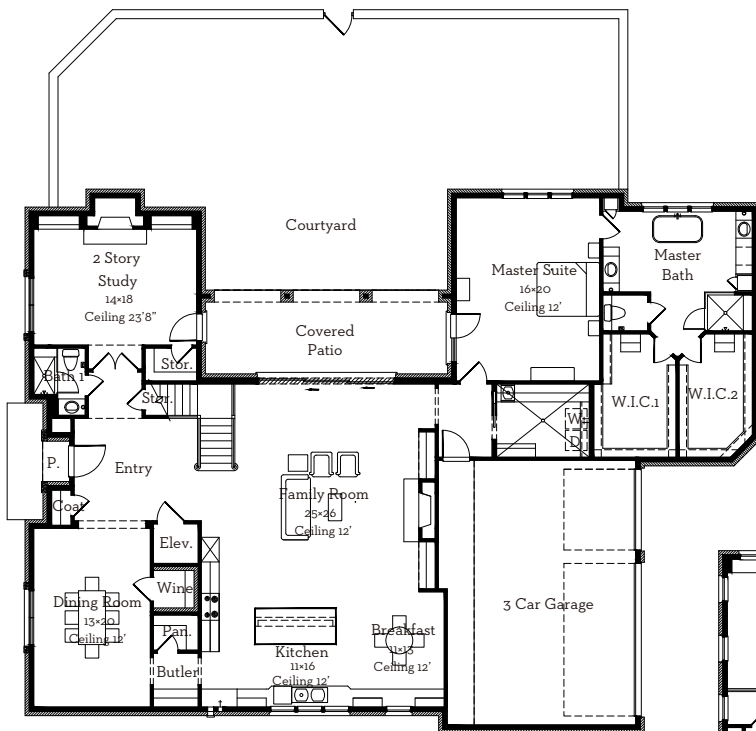

— EST 1980 —

LOVETT

H O M E S

12440 Cobblestone

5,795 sq.ft.

5 bedrooms / 6 baths

All prices, features and plans are subject to change without notice. Square footage is approximate. No representation or warranties either expressed or implied. Are made as to the accuracy of the information herein or with respect to the suitability, usability, merchantability or conditions of any property herein described. All rights Reserved. Lovetthomes 2020

— EST 1980 —

LOVETT

H O M E S

12440 Cobblestone

5,795 sq.ft.

5 bedrooms / 6 baths

First Floor 3194 Sq.Ft

Second Floor 2601 Sq.Ft