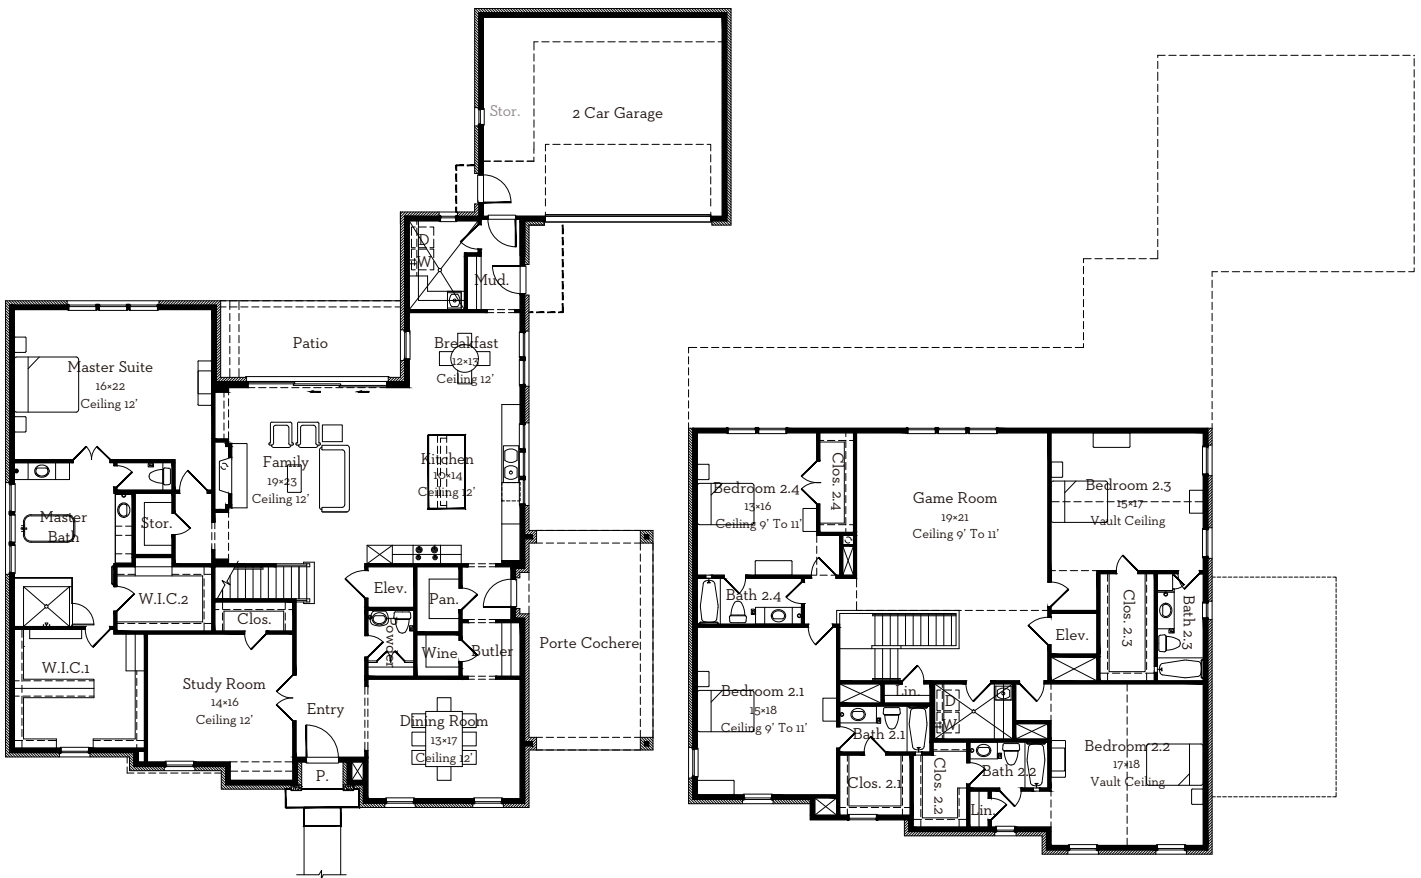

# LOVETT

H O M E S

**12436 Cobblestone**

5,386 sq.ft.

5 bedrooms / 5.5 baths

All prices, features and plans are subject to change without notice. Square footage is approximate. No representation or warranties either expressed or implied Are made as to the accuracy of the information herein or with respect to the suitability, usability, merchantability or conditions of any property herein described. All rights Reserved. Lovetthomes 2019

# LOVETT

H O M E S

**12436 Cobblestone**

5,386 sq.ft.

5 bedrooms / 5.5 baths

**First Floor 2952 Sq.Ft**

**Second Floor 2434 Sq.Ft**

All prices, features and plans are subject to change without notice. Square footage is approximate. No representation or warranties either expressed or implied. Are made as to the accuracy of the information herein or with respect to the suitability, usability, merchantability or conditions of any property herein described. All rights Reserved. LovettHomes 2019